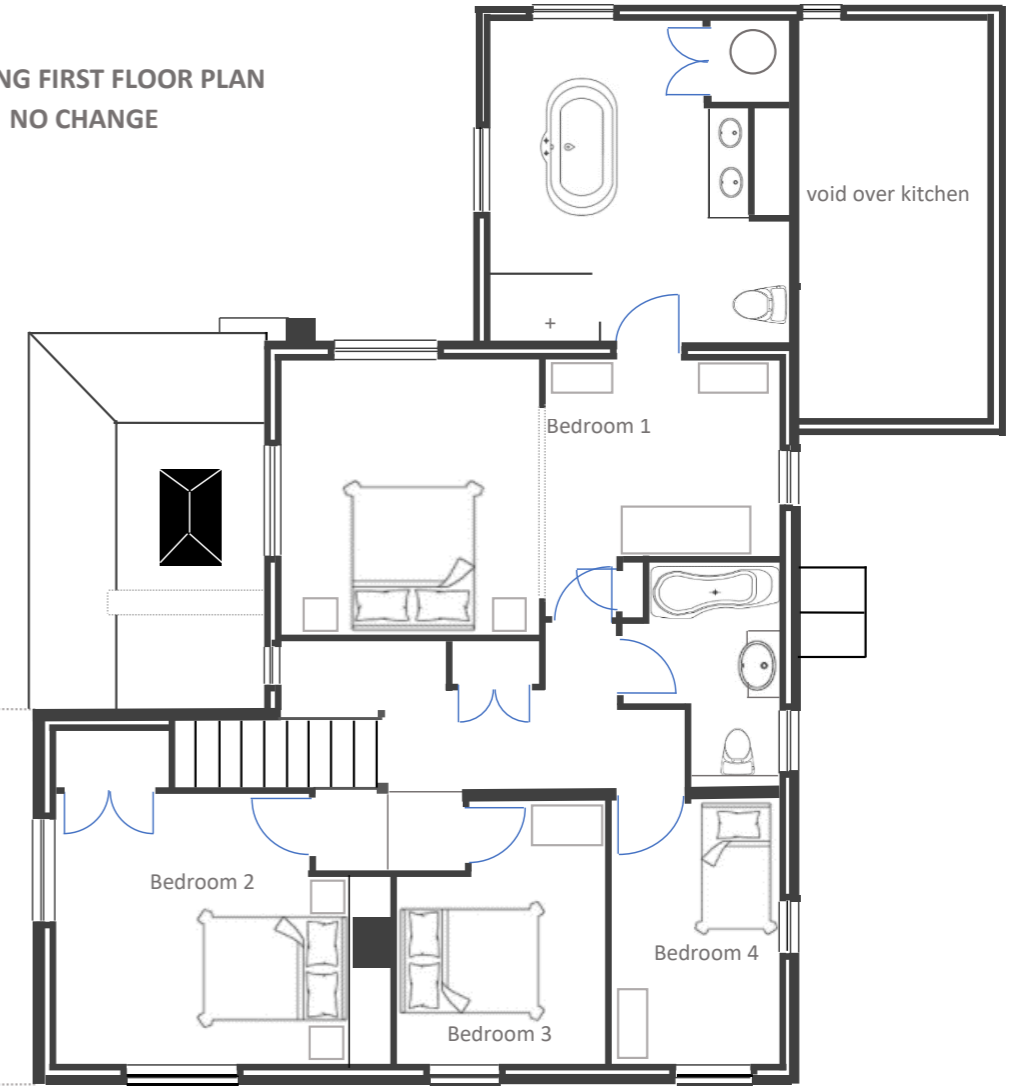

EXISTING GROUND FLOOR PLAN

Demolished lean to shown dotted

EXISTING FIRST FLOOR PLAN
NO CHANGE

Demolished lean to shown dotted

Scale 1:100 @ A3

ORIGINAL @A3

Rev 02 scale bar adjusted 15/1/21

SOUTH LODGE, FOOTBALL
GREEN, MINSTEAD

EXISTING FLOOR PLANS

SCALE 1:100 @ A3

DRAWING 56/00/00 Rev 02