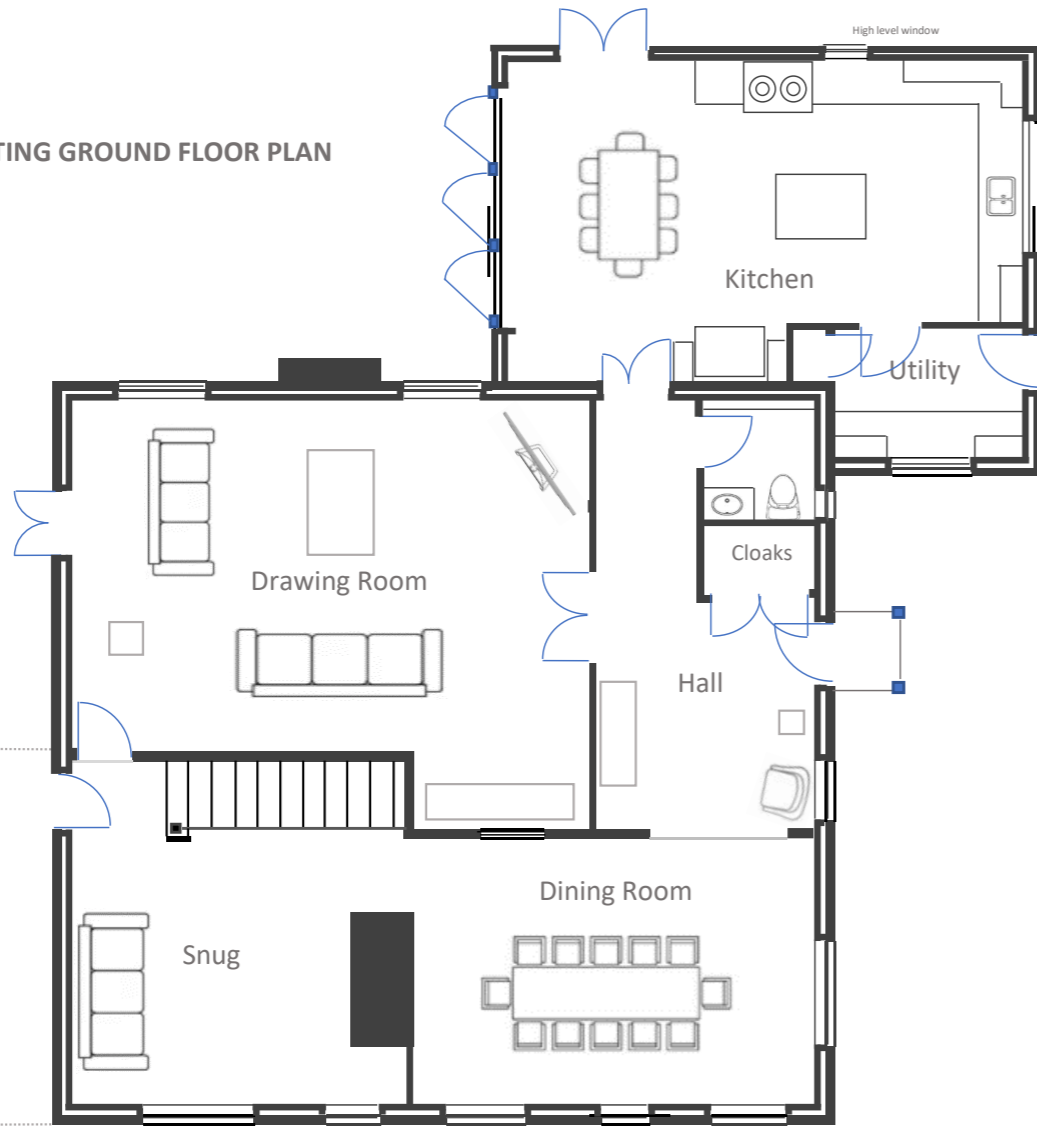

EXISTING GROUND FLOOR PLAN

Demolished lean to shown dotted

EXISTING FIRST FLOOR PLAN
NO CHANGE

Demolished lean to shown dotted

Scale 1:100 @ A3

ORIGINAL @A3

Rev 02 scale bar adjusted 15/1/21

SOUTH LODGE, FOOTBALL
GREEN, MINSTEAD

EXISTING FLOOR PLANS

SCALE 1:100 @ A3

DRAWING 56/00/00 Rev 02