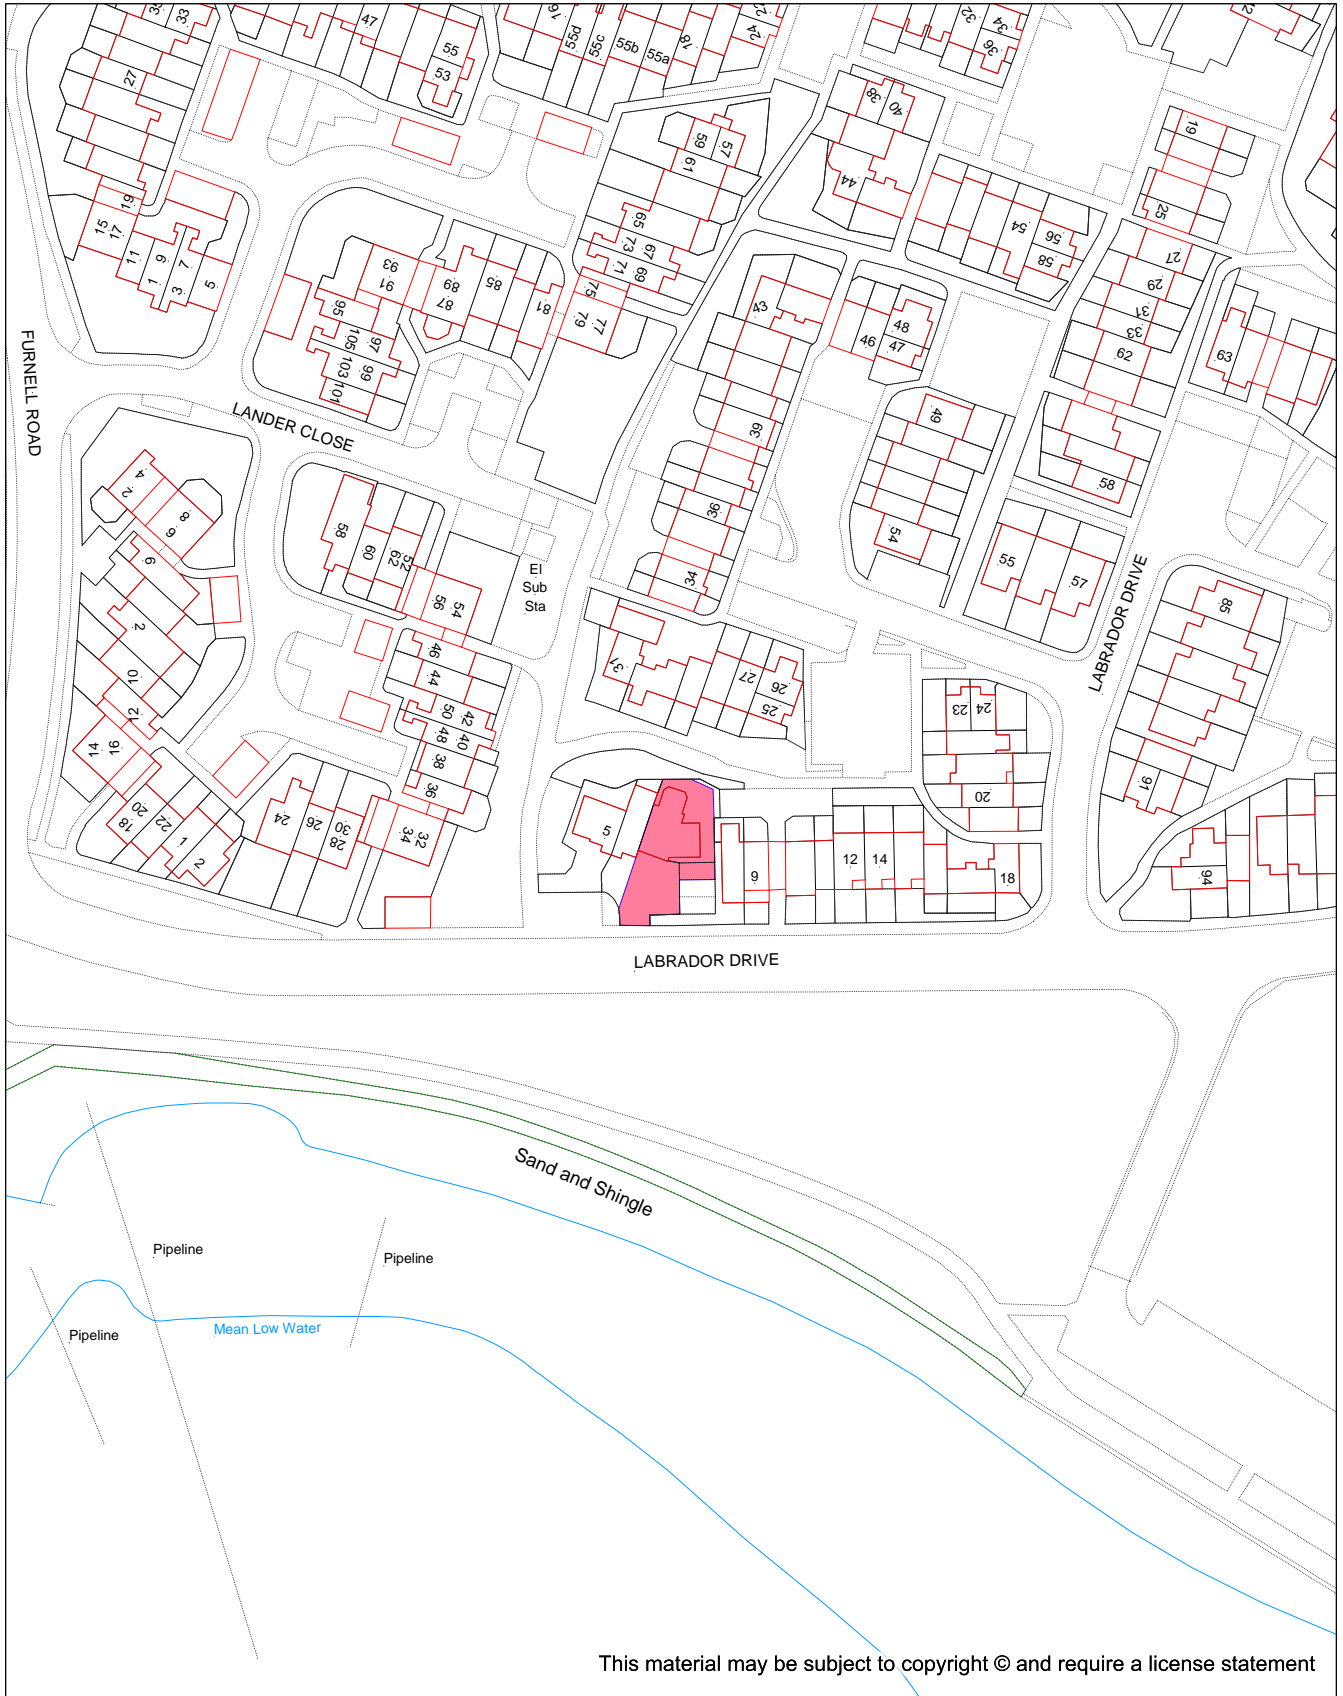

7 Labrador Drive

This material may be subject to copyright © and require a license statement