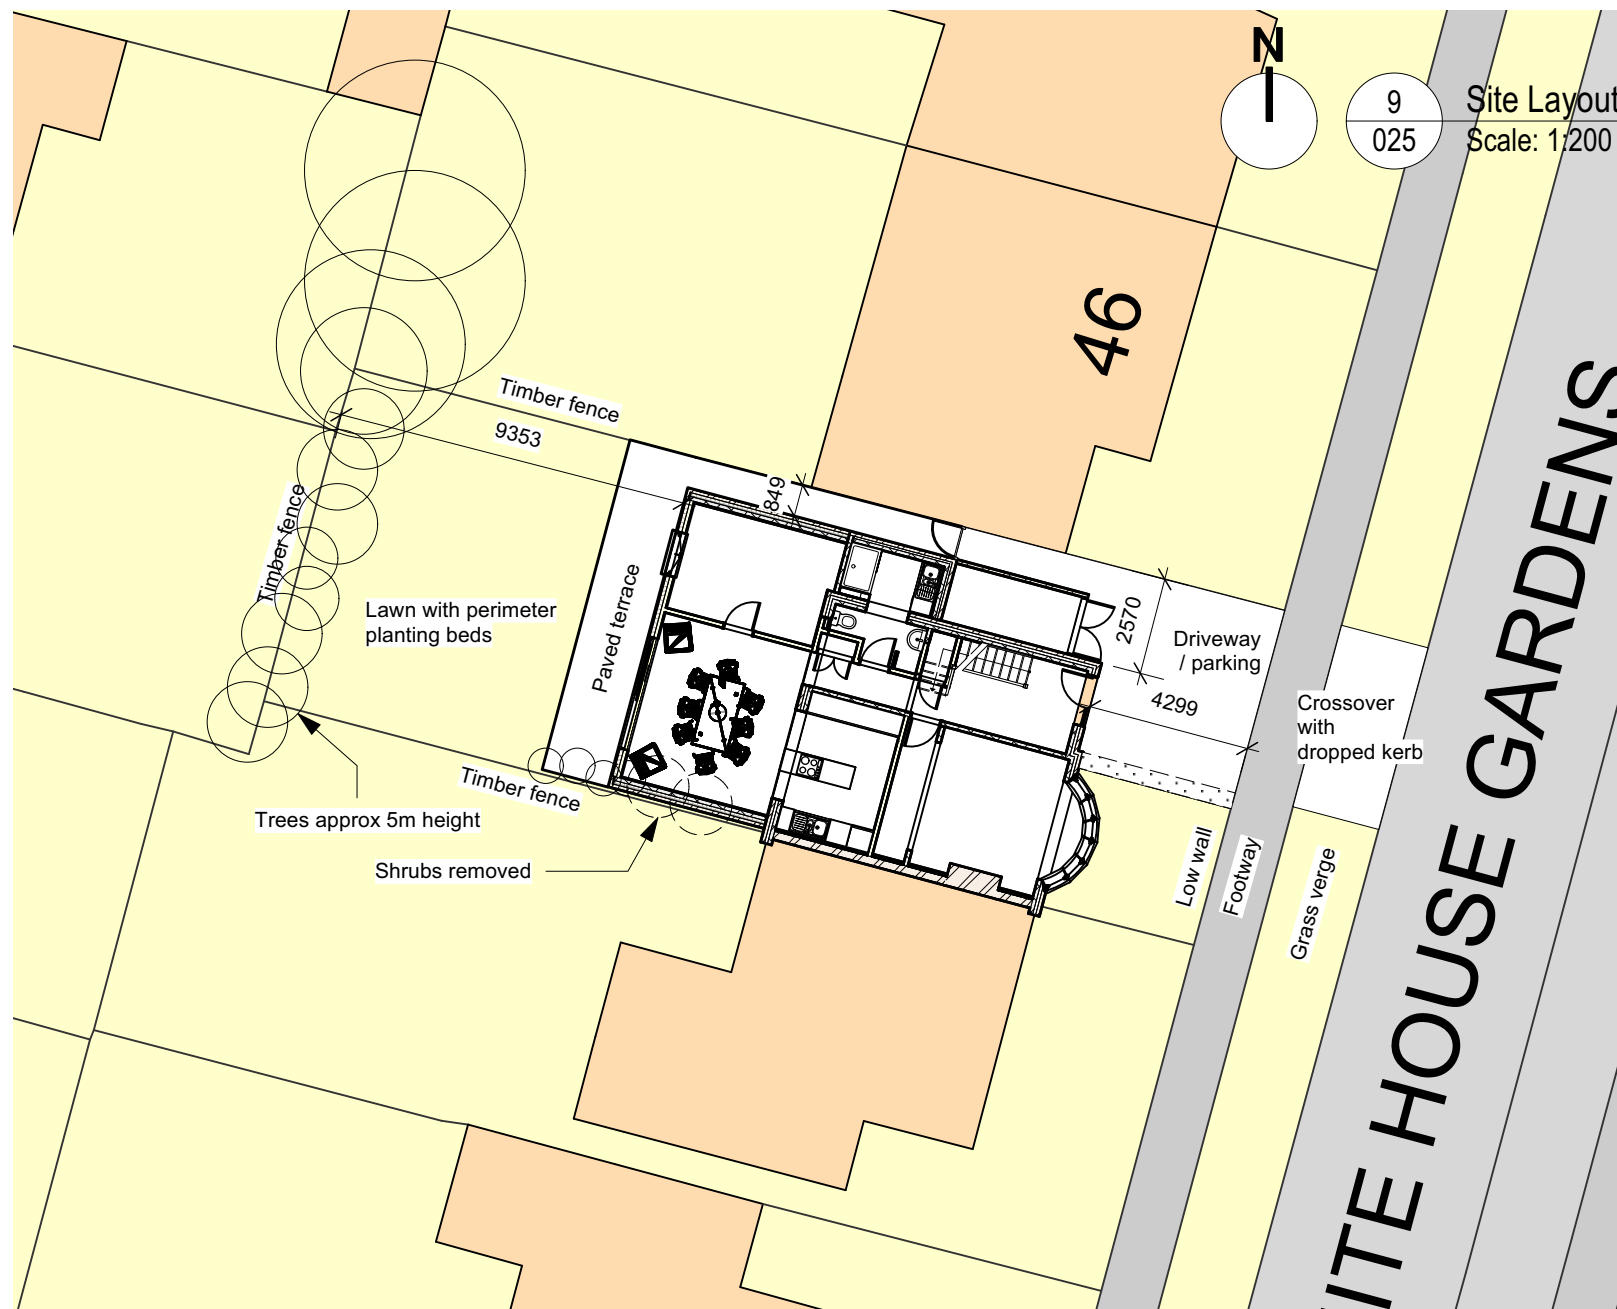

Ordnance Survey, (c) Crown Copyright 2020. All rights reserved. Licence number 100022432

8
025 Site Location
Scale: 1:1250

9
025 Site Layout
Scale: 1:200

Rev	Date	Note
Revision Notes		
Drawing Number		
2020-WHG48-19		
025		Rev
Drawing Title		
As Proposed		
Drawing Date		This Print/PDF
10/09/2020		04/01/2021
Drawn By		Phil Bixby
Sheet Size		A3
Project Name		Proposed extension / alterations

Project Address
48 White House Gardens, York YO24 1EA

Client
Anne & Mark