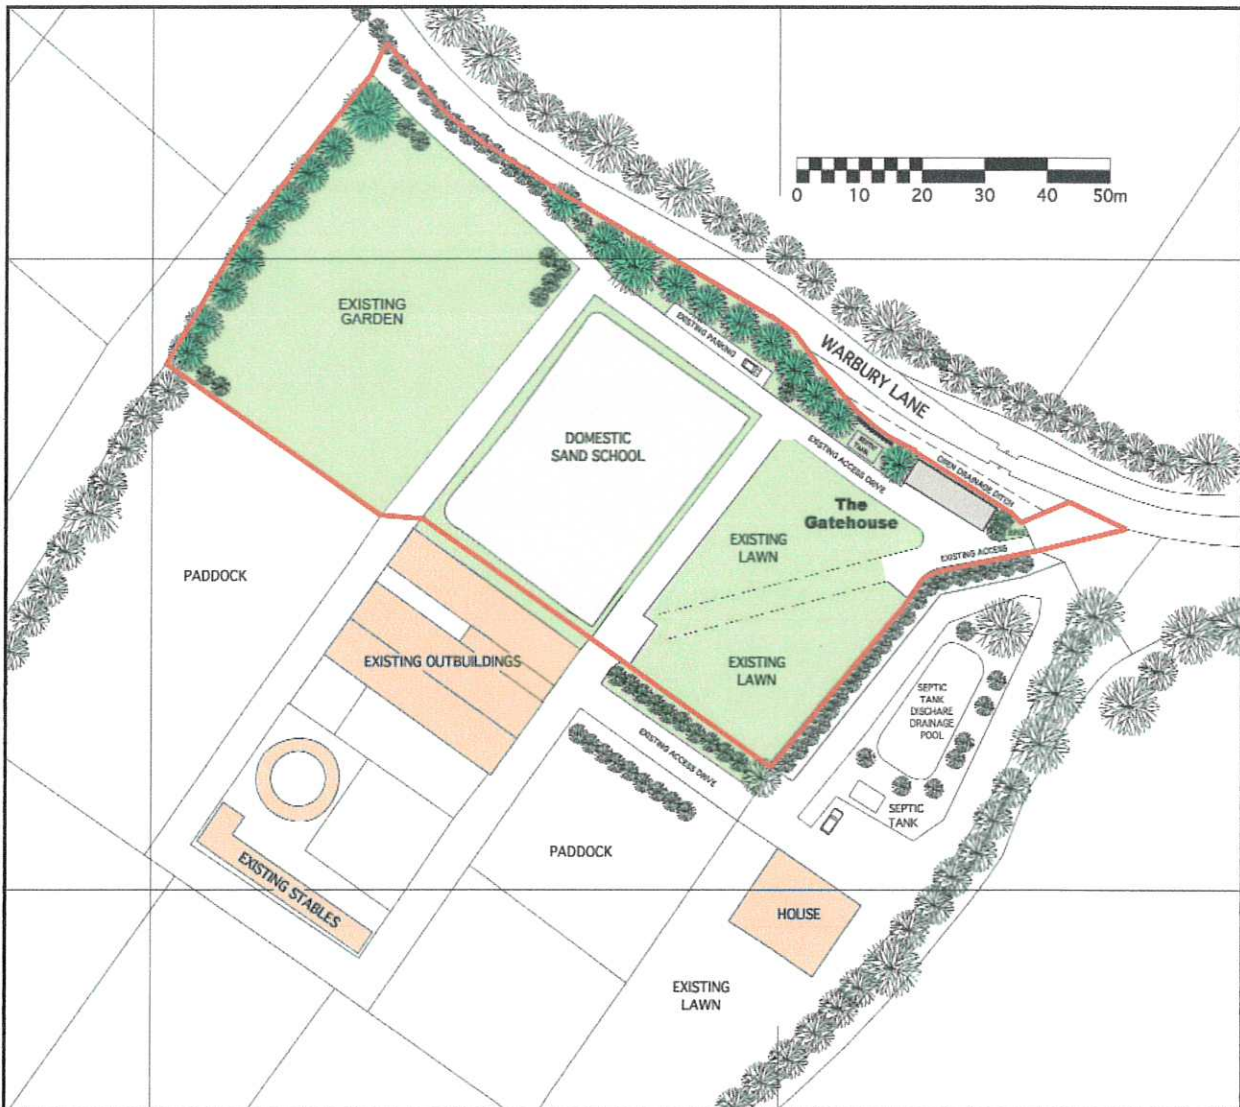

LOCATION MAP  
THE GATEHOUSE, WARBURY LANE, SURREY GU21 2TX  
SCALE: 1-1250 on A4

Licence No: 100047474