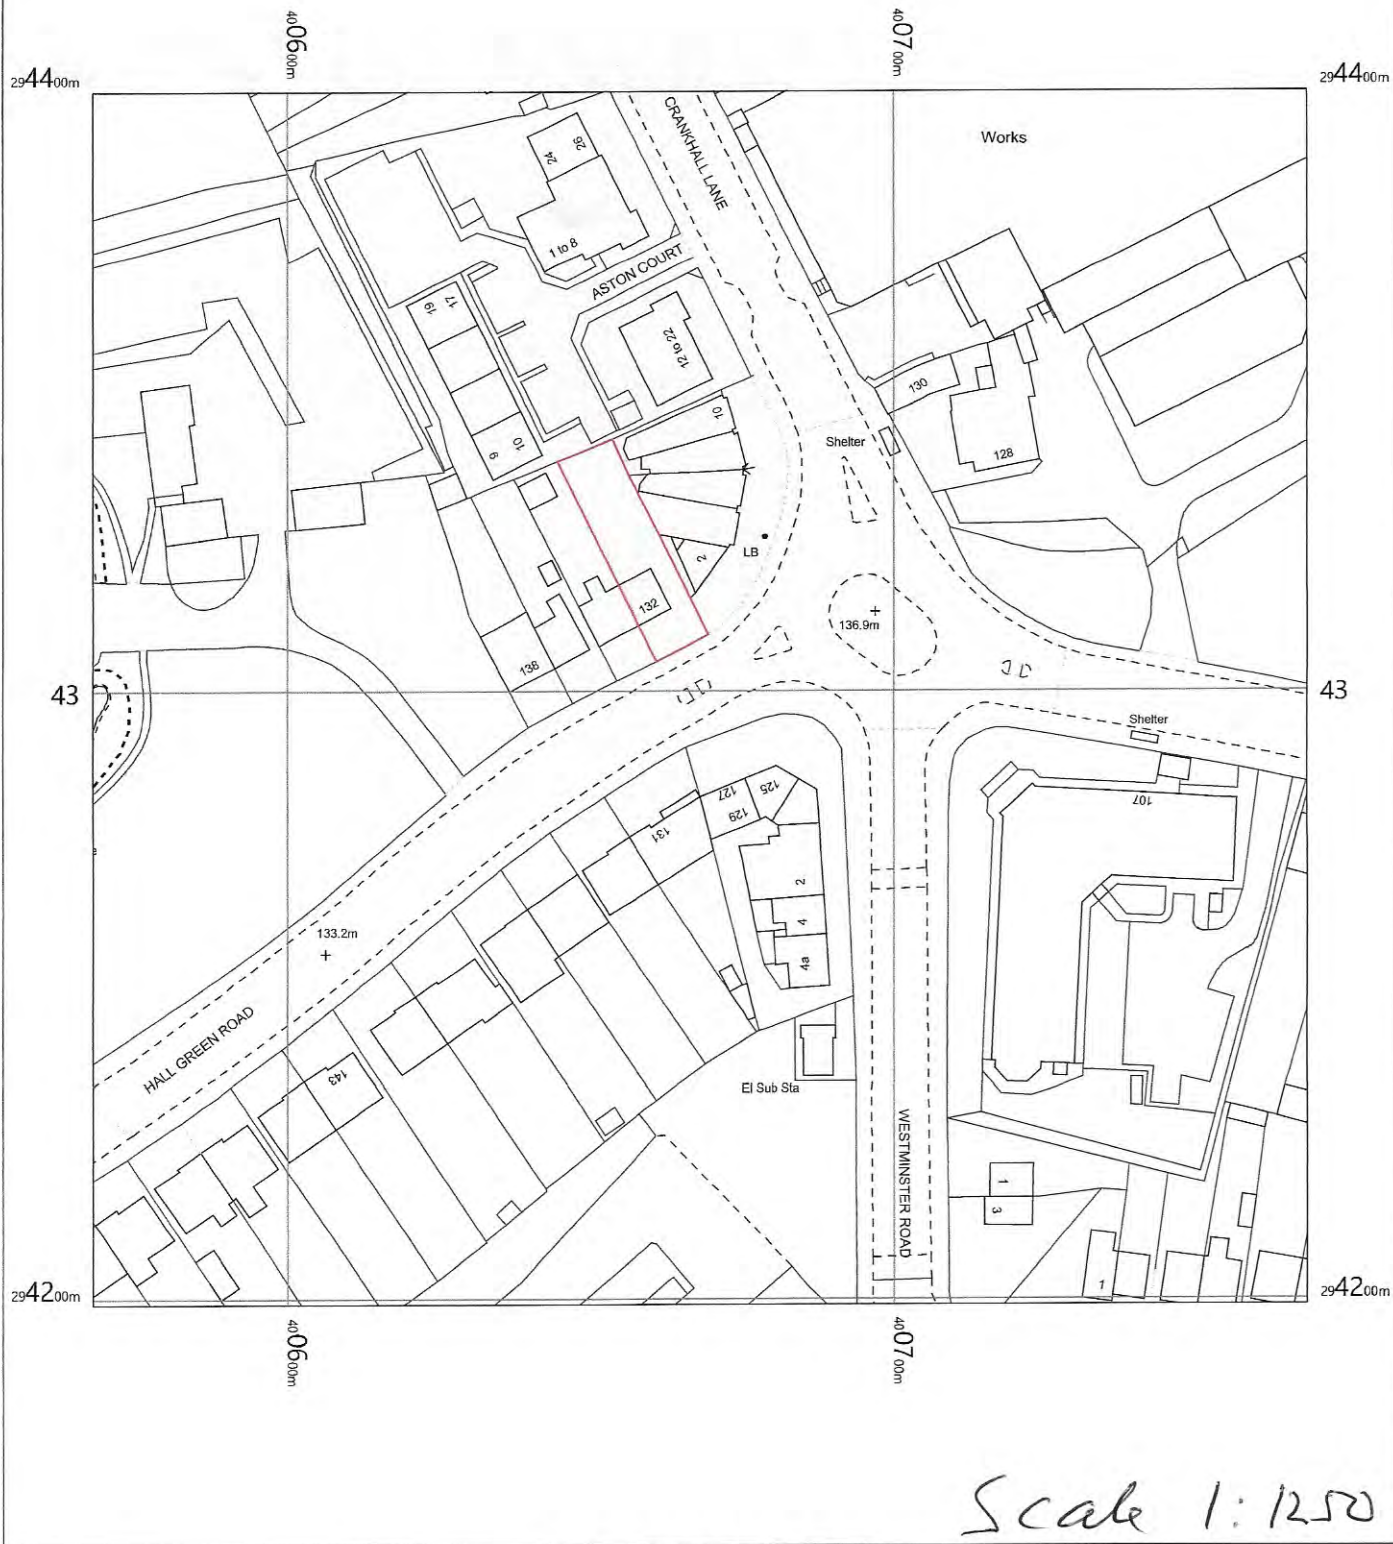

132 Hall Green Road, B71 2EA

132 Hall Green Road,  
West Bromwich,  
Sandwell  
B71 2EA

OS MasterMap 1250/2500/10000 scale  
Saturday, December 26, 2020, ID: MPMBW-00928048  
[www.blackwellmapping.co.uk](http://www.blackwellmapping.co.uk)

1:1250 scale print at A4, Centre: 400668 E, 294299 N

©Crown Copyright Ordnance Survey. Licence no. 100041041

**BLACKWELL'S**  
MAPPING SERVICES  
PERSONAL & PROFESSIONAL MAPPING  
[www.blackwellmapping.co.uk](http://www.blackwellmapping.co.uk)