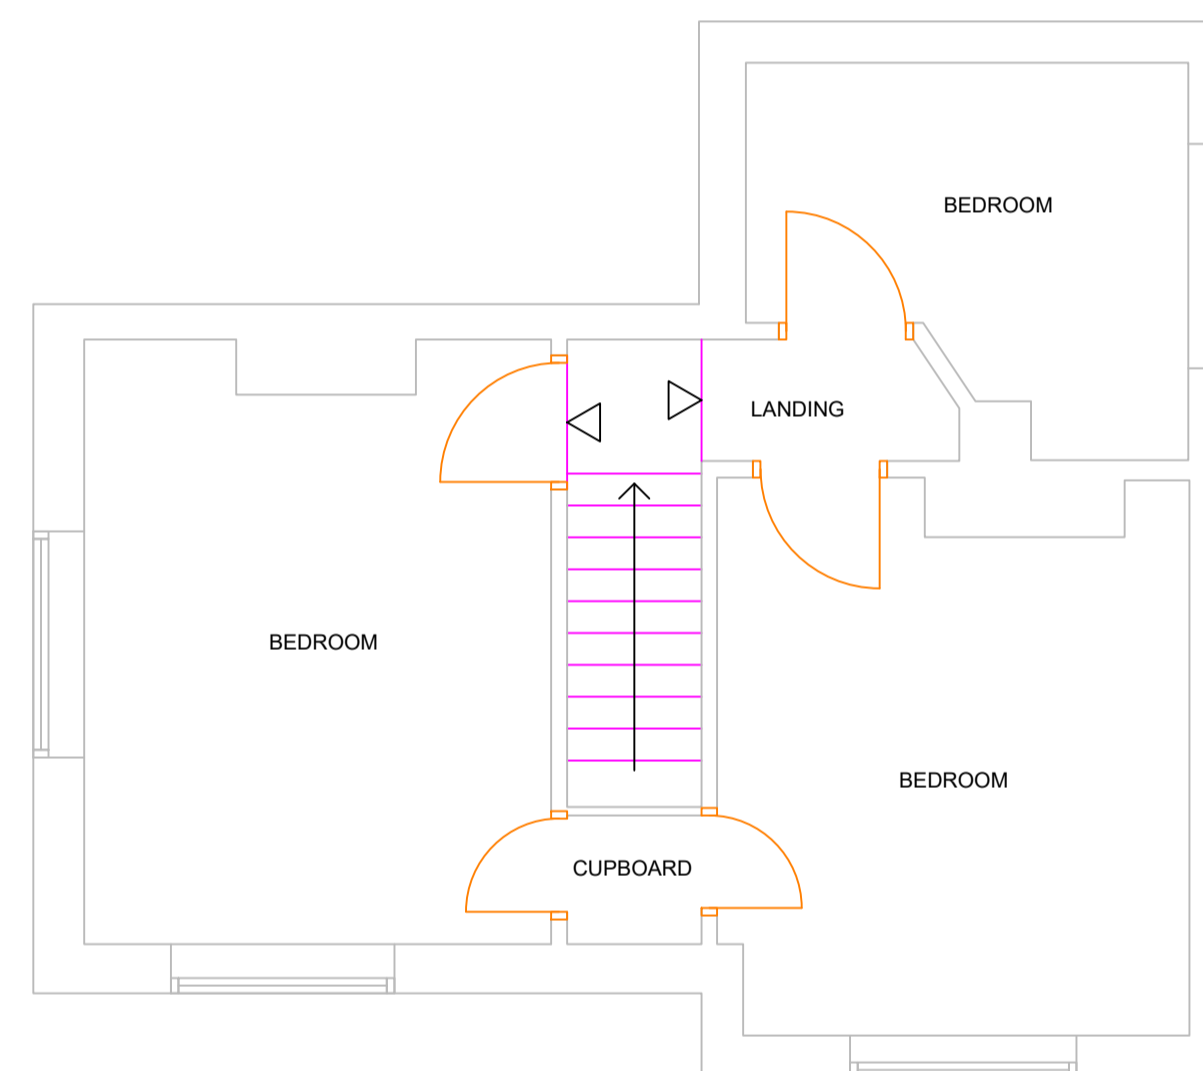

GROUND FLOOR

FIRST FLOOR

Client <b>NATIONAL TRUST</b>	Drawing Title <b>GROUND AND FIRST FLOOR EXISTING GA</b>		
Job Title <b>THE LODGE PETERSFIELD ROAD CHERITON SO24 0NH</b>	Scale <b>1:50@A1</b>	Drawn by <b>JC</b>	
	Date <b>22/12/2020</b>	Checked by <b>JF</b>	
	Job No. <b>J0023309</b>	Drg. No. <b>GA</b>	Rev.
1 Chapel Place, London, W1G 0DJ		<b>Carter Jonas</b>	
T: 02075183200 www.carterjonas.co.uk			