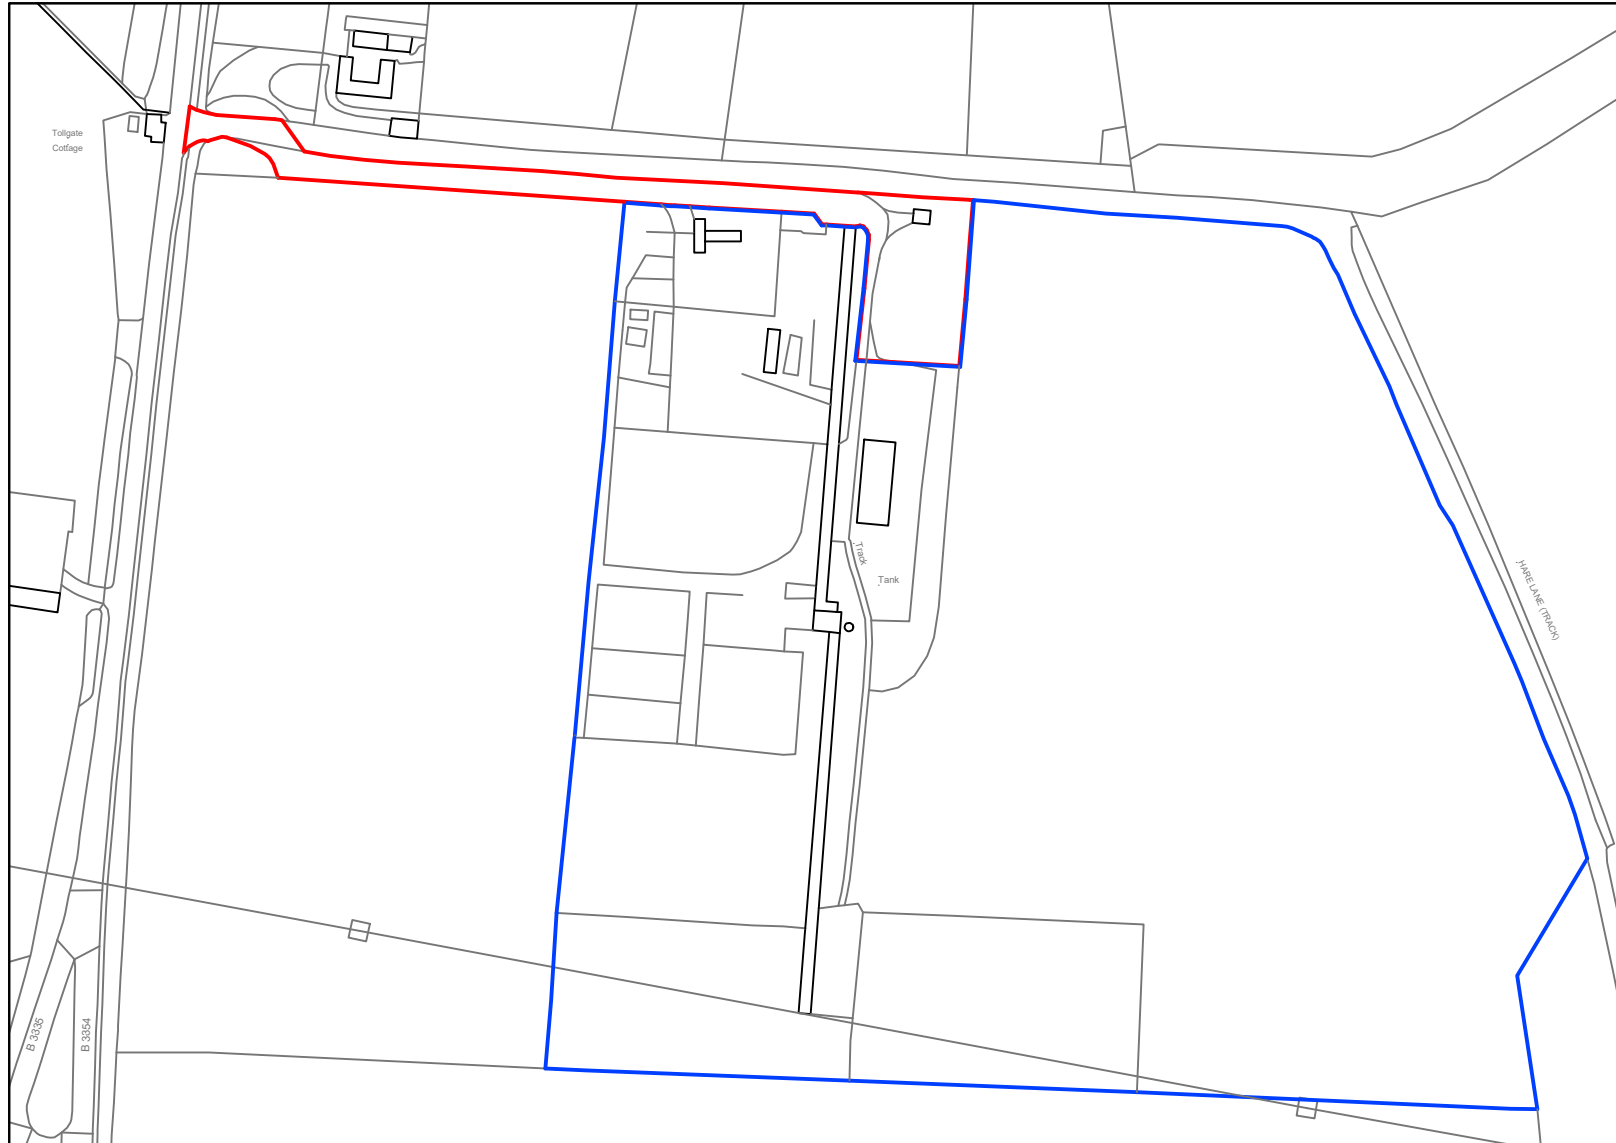

# Ordnance Survey®

Scale 1:2500@A4

© Crown Copyright 2020

Metres

Serial no. 100019980

Reproduction in whole or in part is prohibited  
without the prior permission of Ordnance Survey.