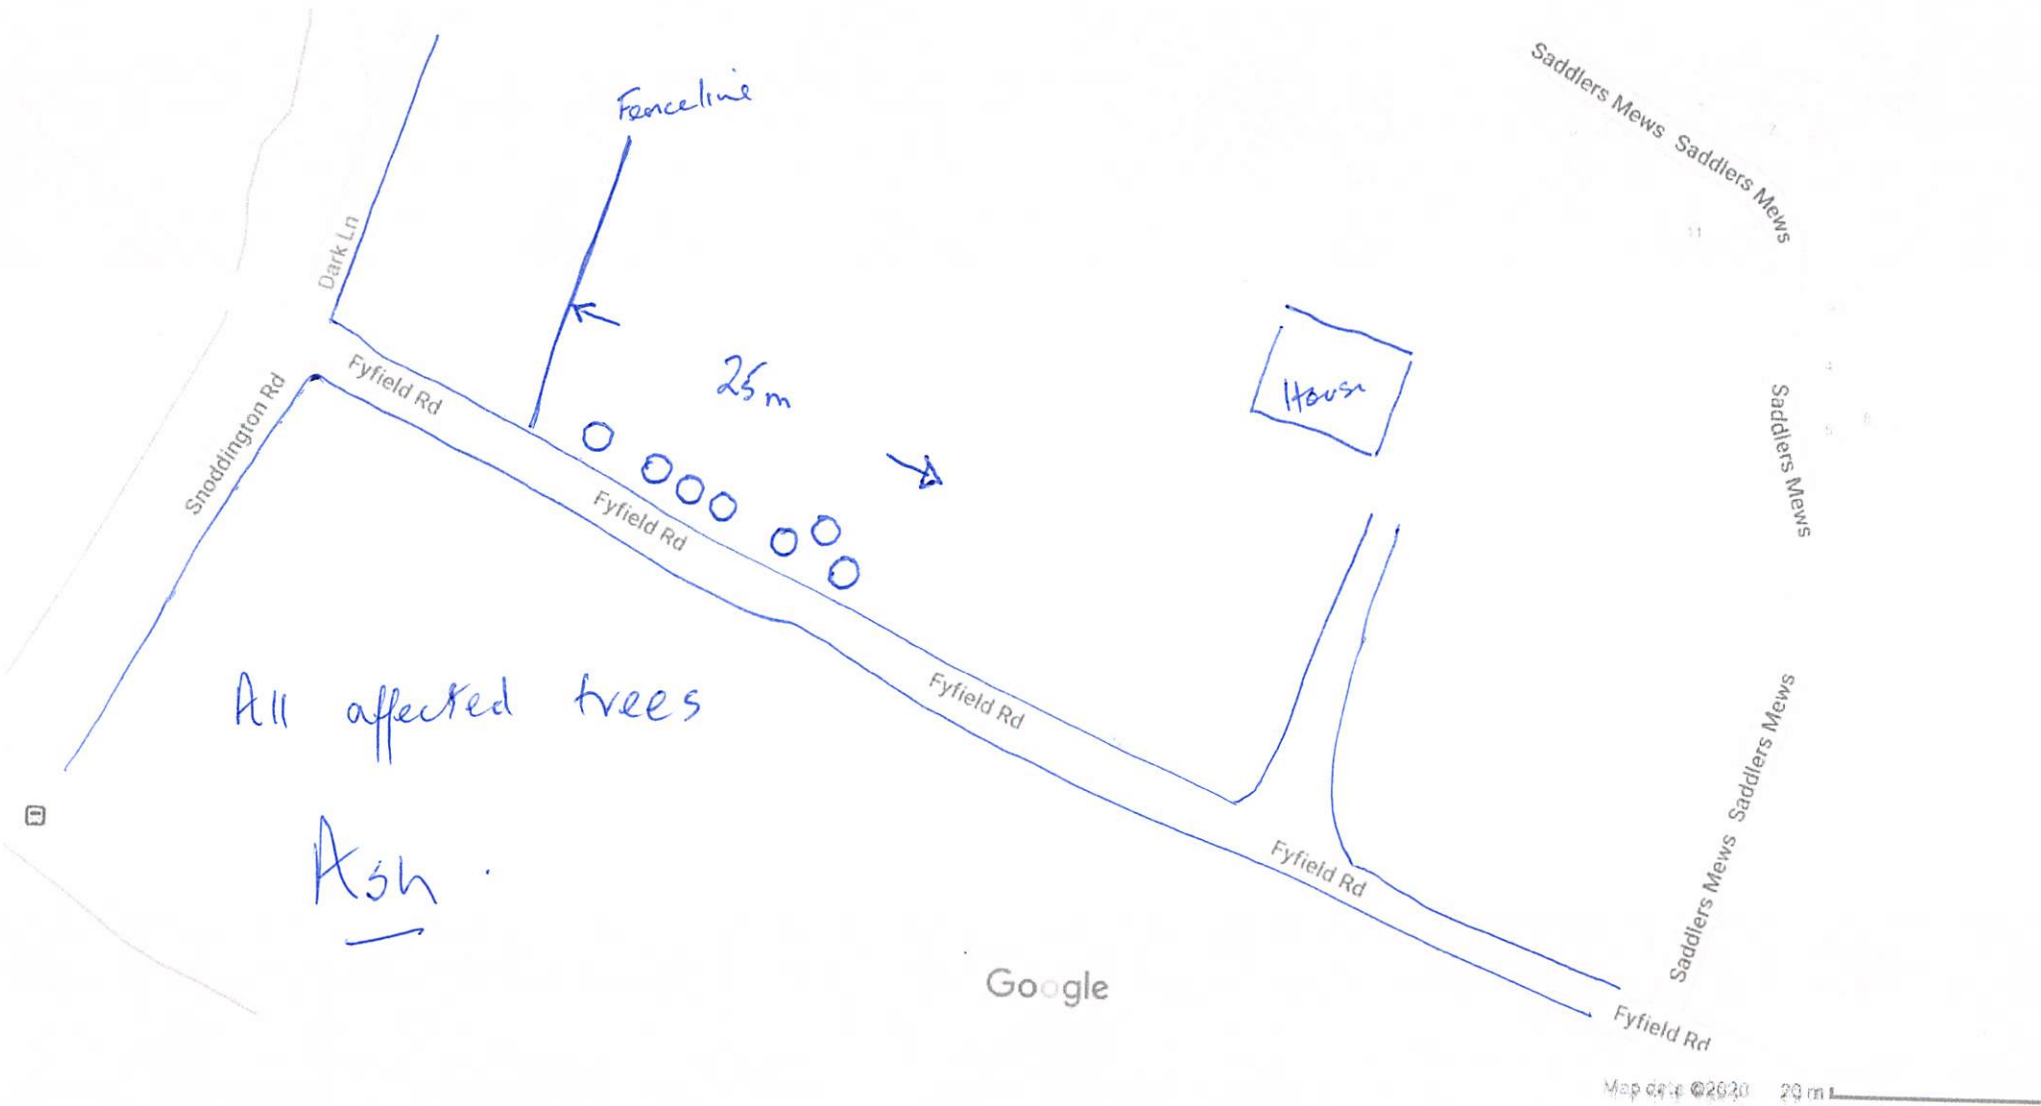

Google Maps

All affected trees

Ash

Fence line

25m

House

Google

Map date ©2020 20m