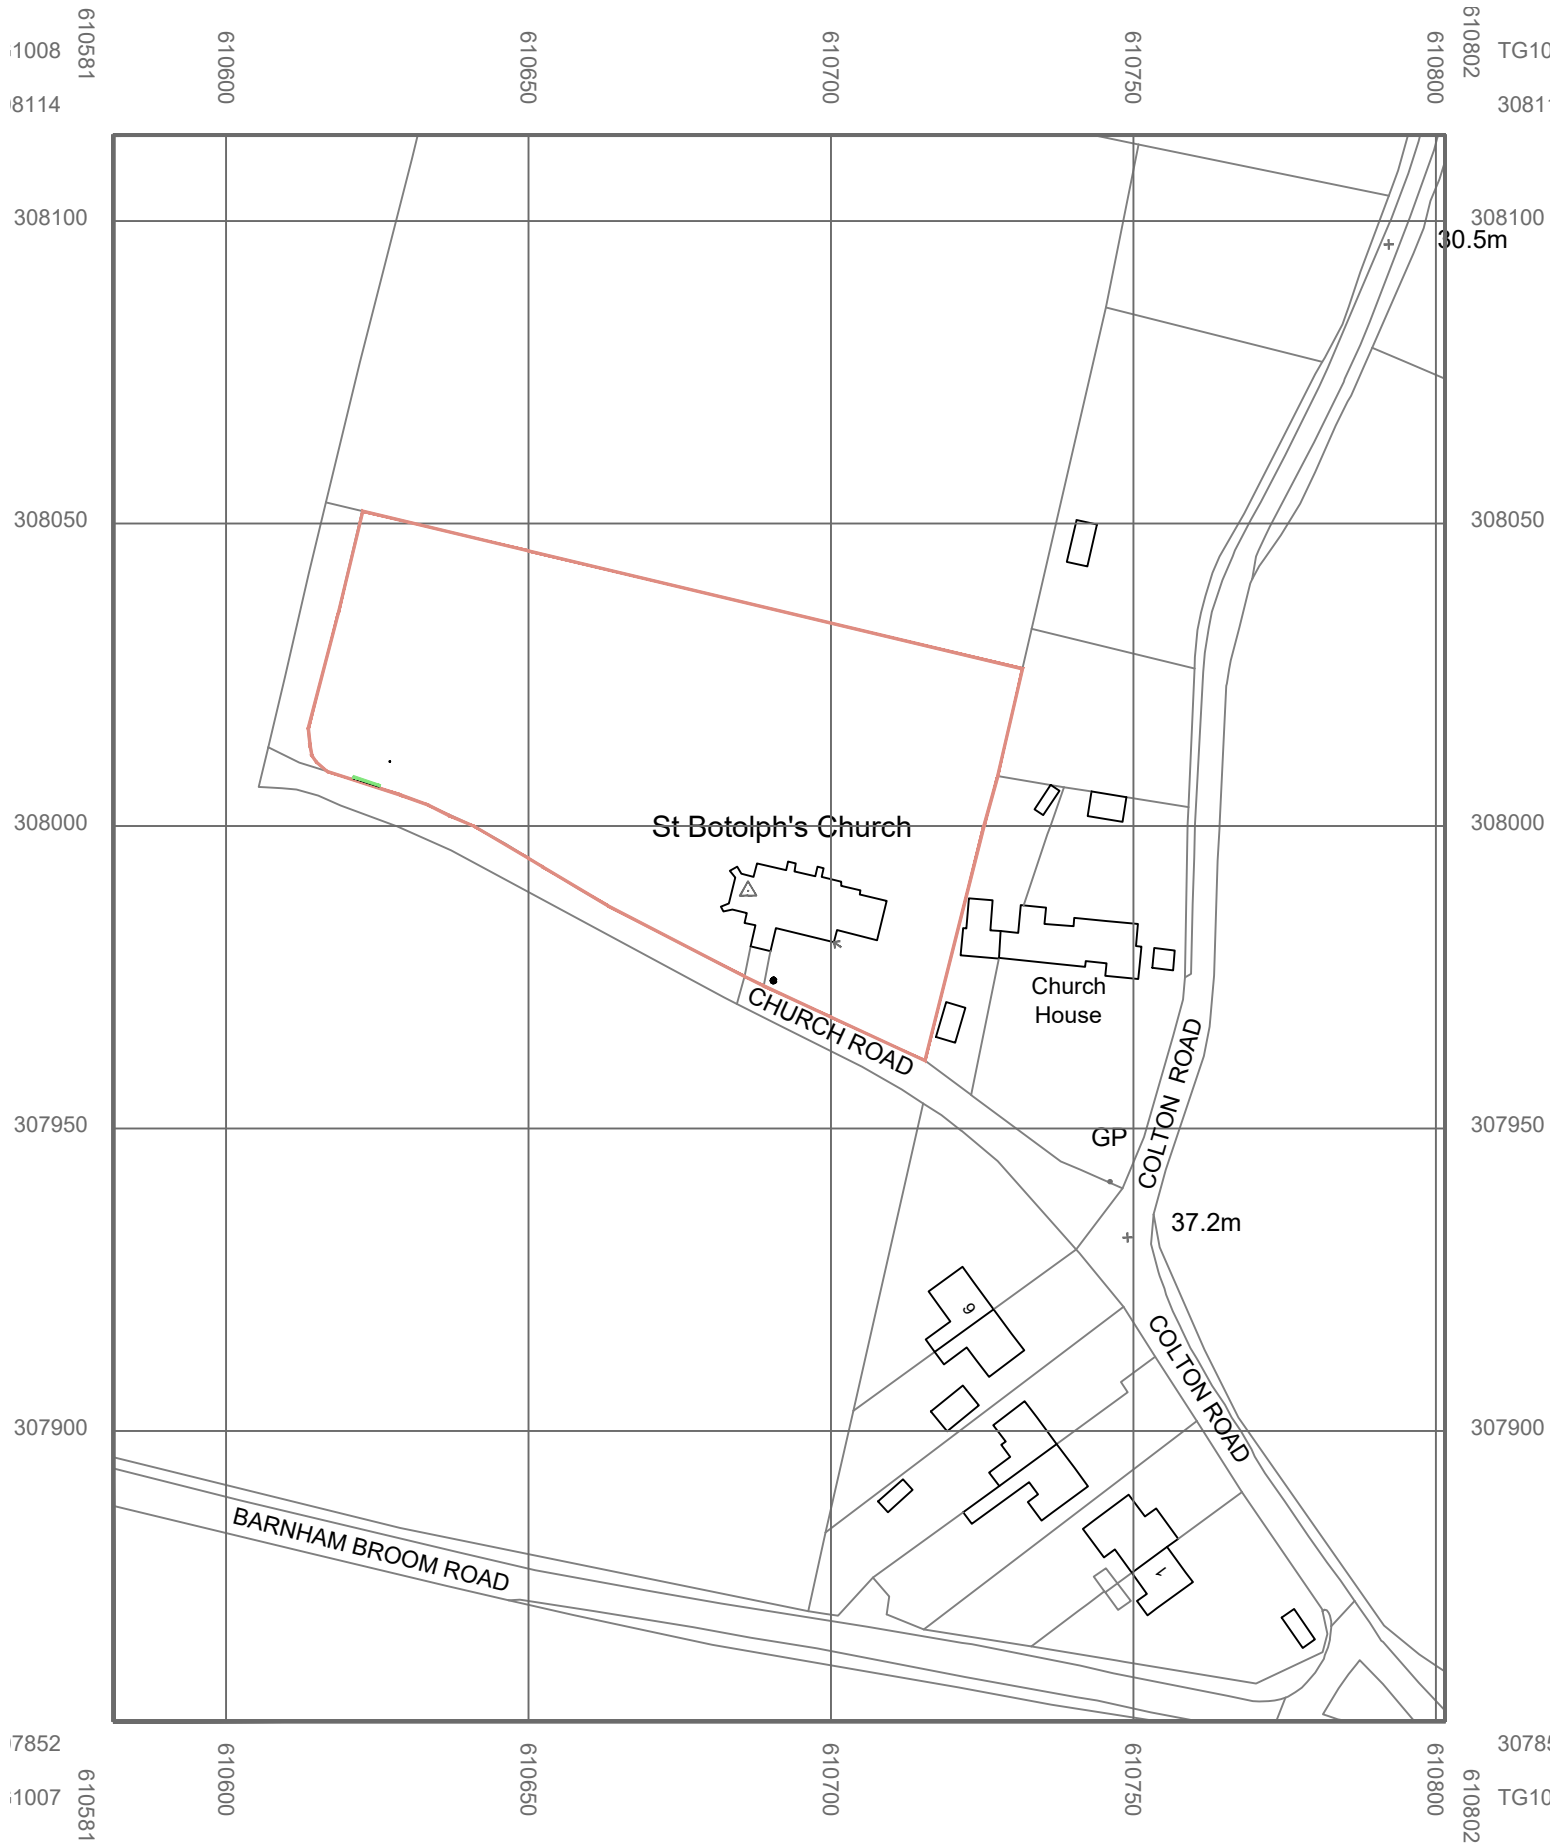

0m 25m 50m 75m 100m

Scale 1:1250

# Site Location Plan

Church of St. Botolph, Church Road, Barford, NR9 4AU