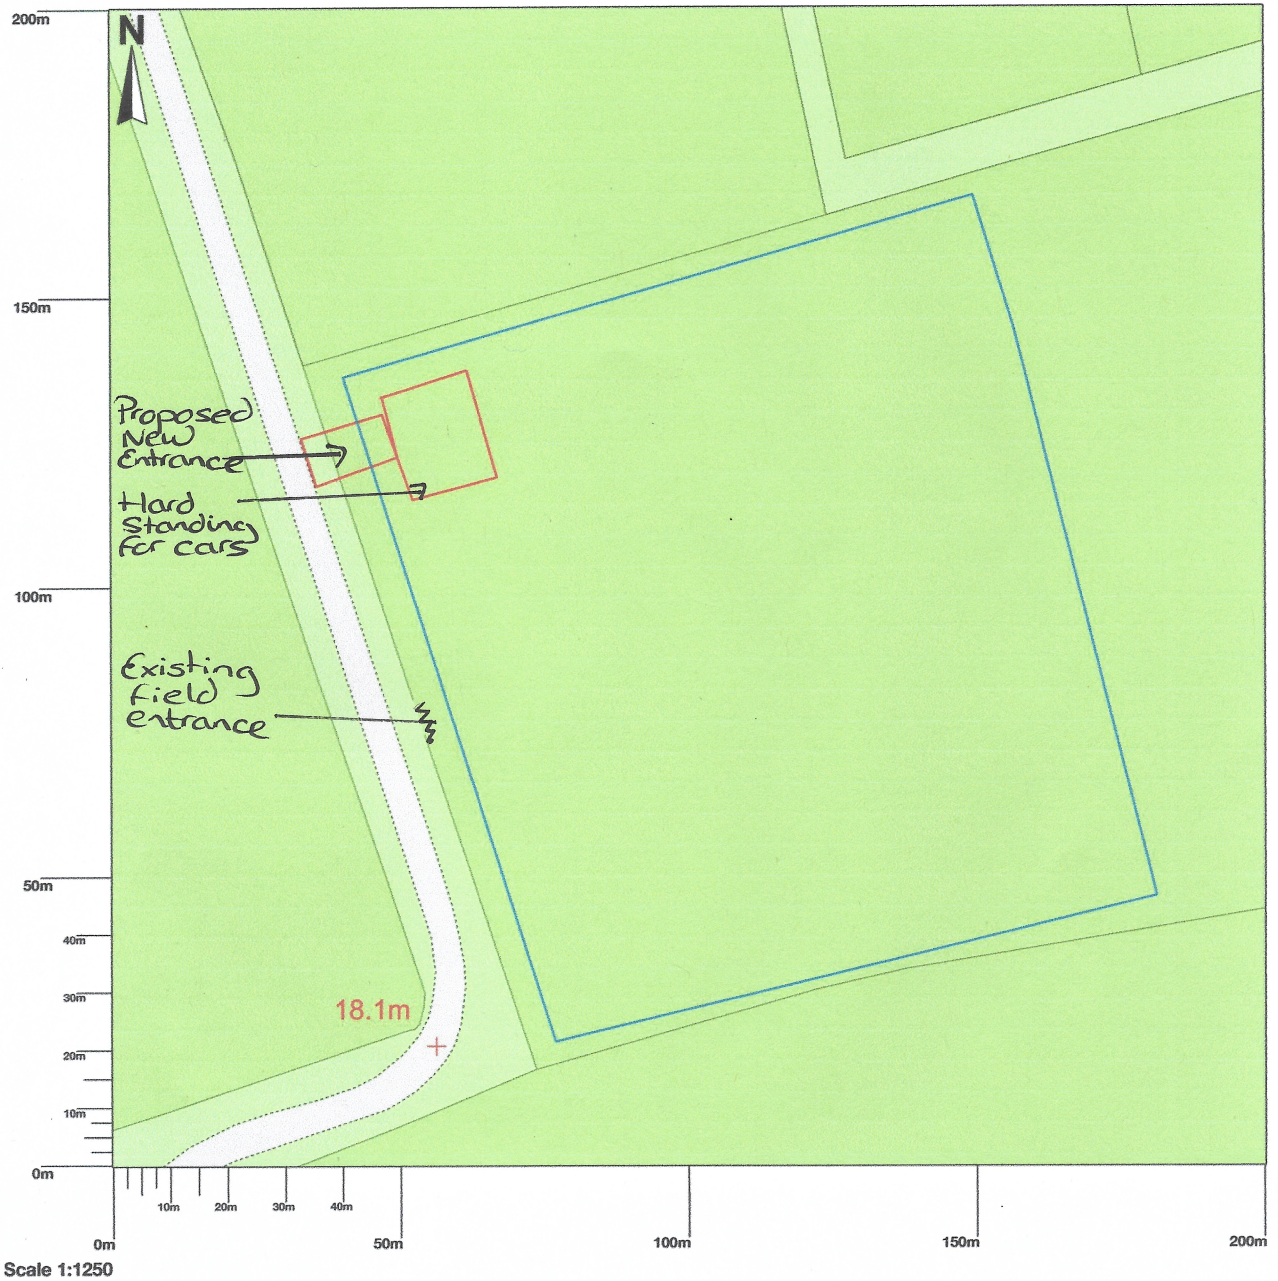

Secure Dog Field, East End Farm

Map area bounded by: 570733,339798 570933,339998. Produced on 11 January 2021 from the OS National Geographic Database. Reproduction in whole or part is prohibited without the prior permission of Ordnance Survey. © Crown copyright 2021. Supplied by UKPlanningMaps.com a licensed OS partner (100054135). Unique plan reference: p4buk/556893/754311