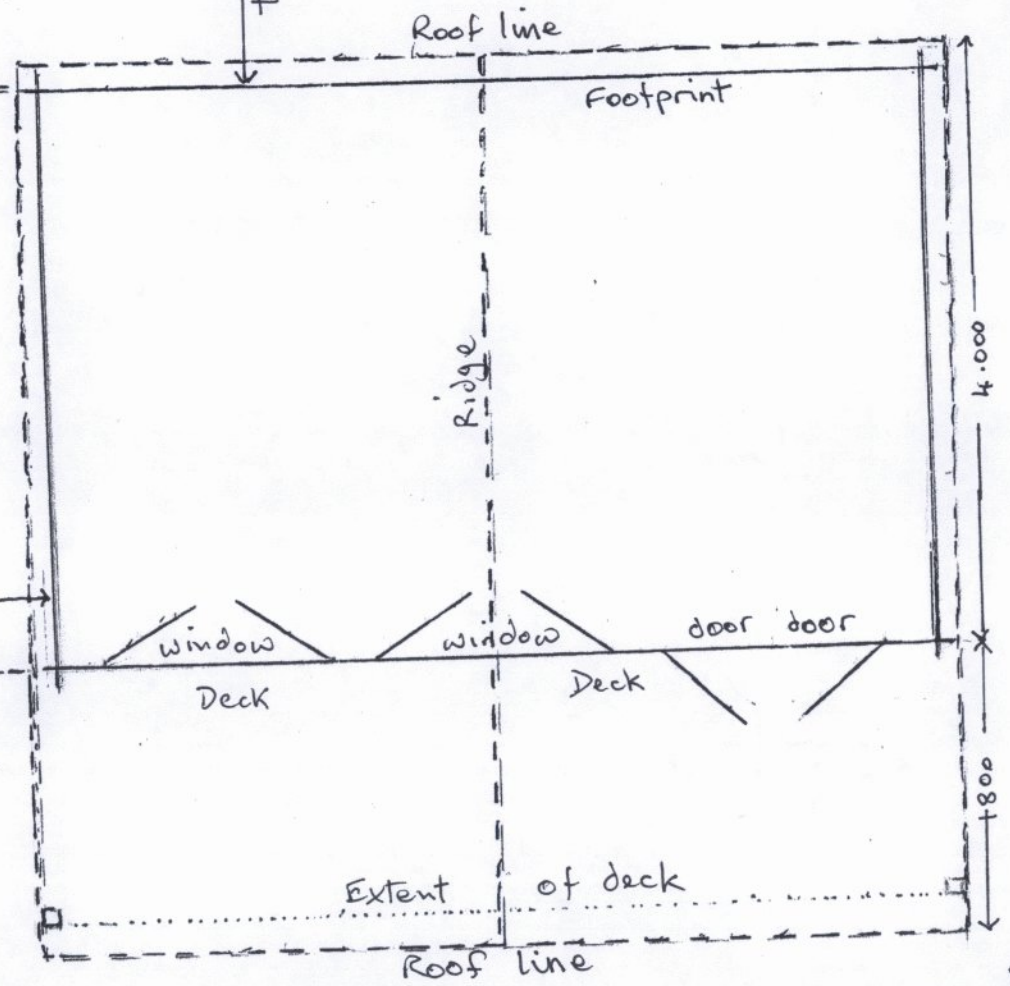

H

Cabin Studio
Cuckstool Cottage
Castle Acre

Scale 1:50

0 1 2
metres

PLAN VIEW

BOROUGH COUNCIL OF
KING'S LYNN & WEST NORFOLK

RECEIVED
11 JAN 2021

J. SECKER
POSTAL ADMIN

Metalled road
← 2.700 →

Cuckstool lane

End of concrete slab

old up-and-over-door
ends wall of garage to be removed

concrete slab

← To house
20 M

3M
to boundary

4.000