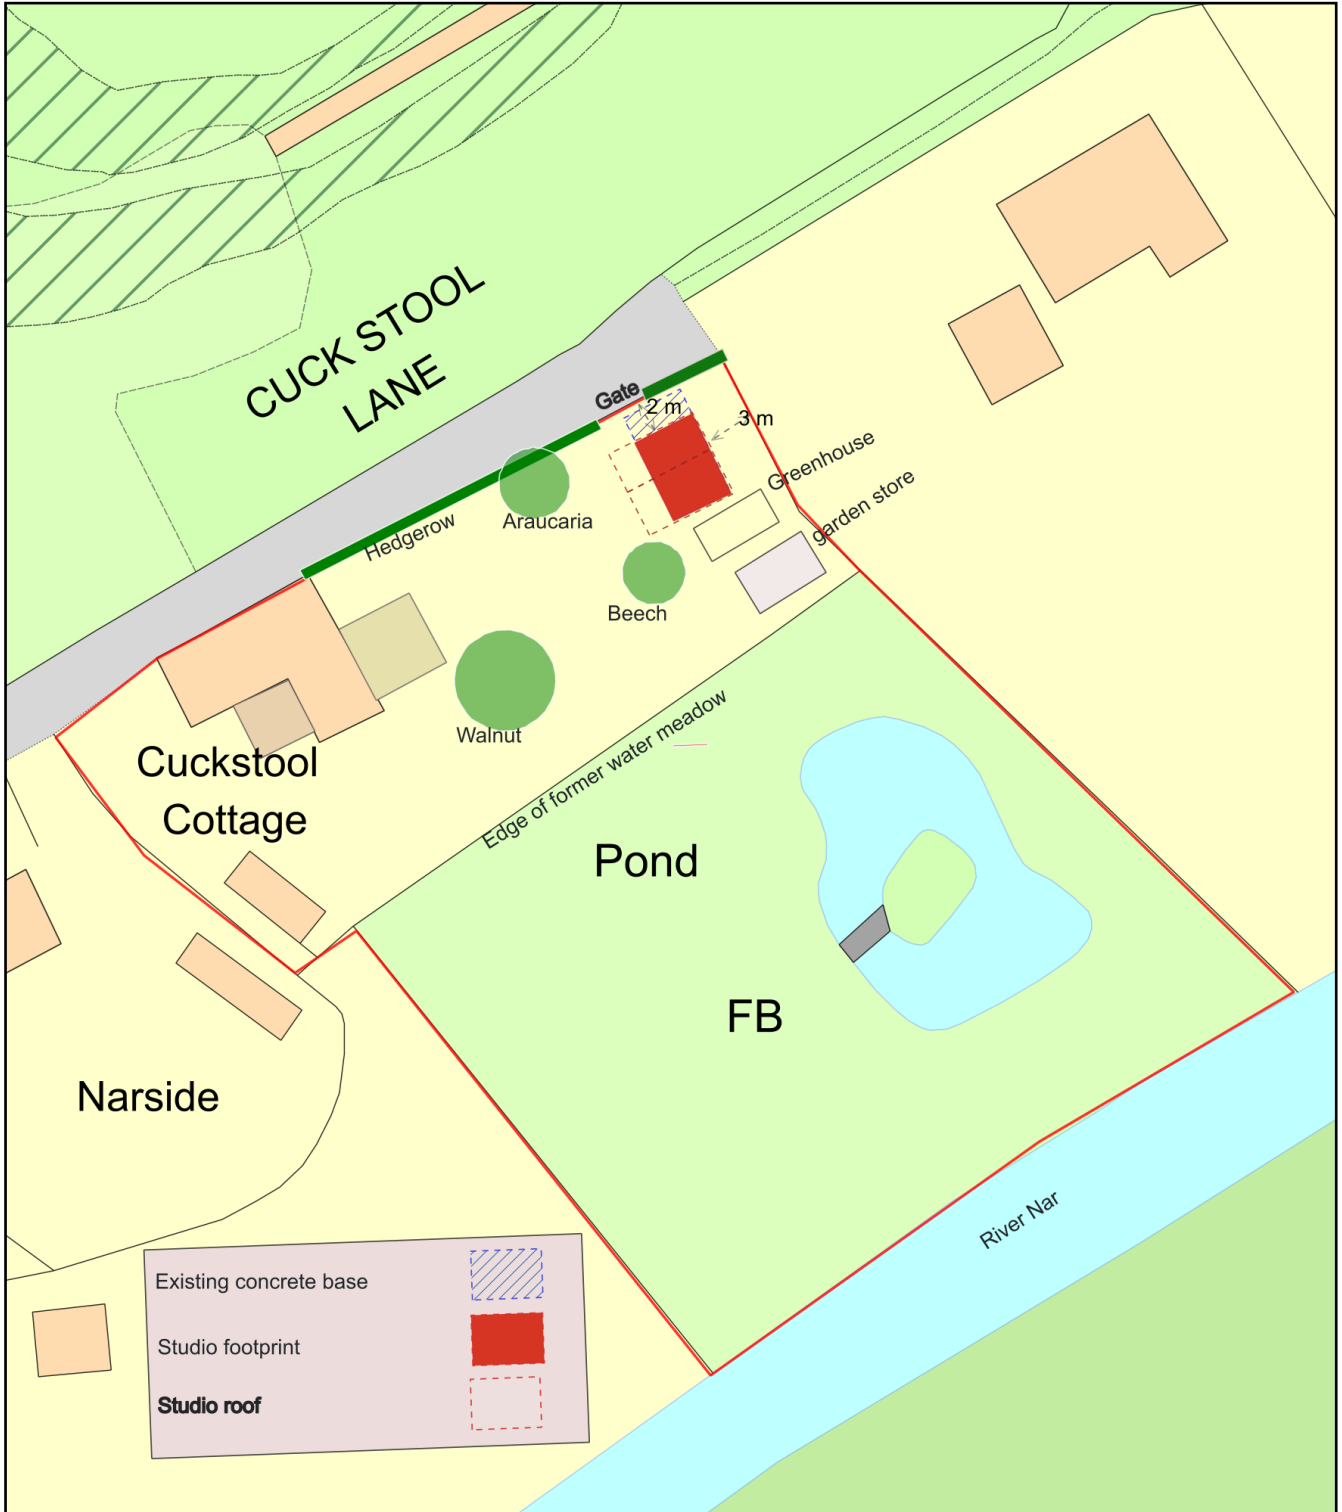

C. Studio cabin at Cuckstool Cottage Castle Acre

Plan Produced for: Mr D C and Dr D Morris

Date Produced: 11 Jan 2021

Plan Reference Number: TQRQM21011082807091

Scale: 1:500 @ A4