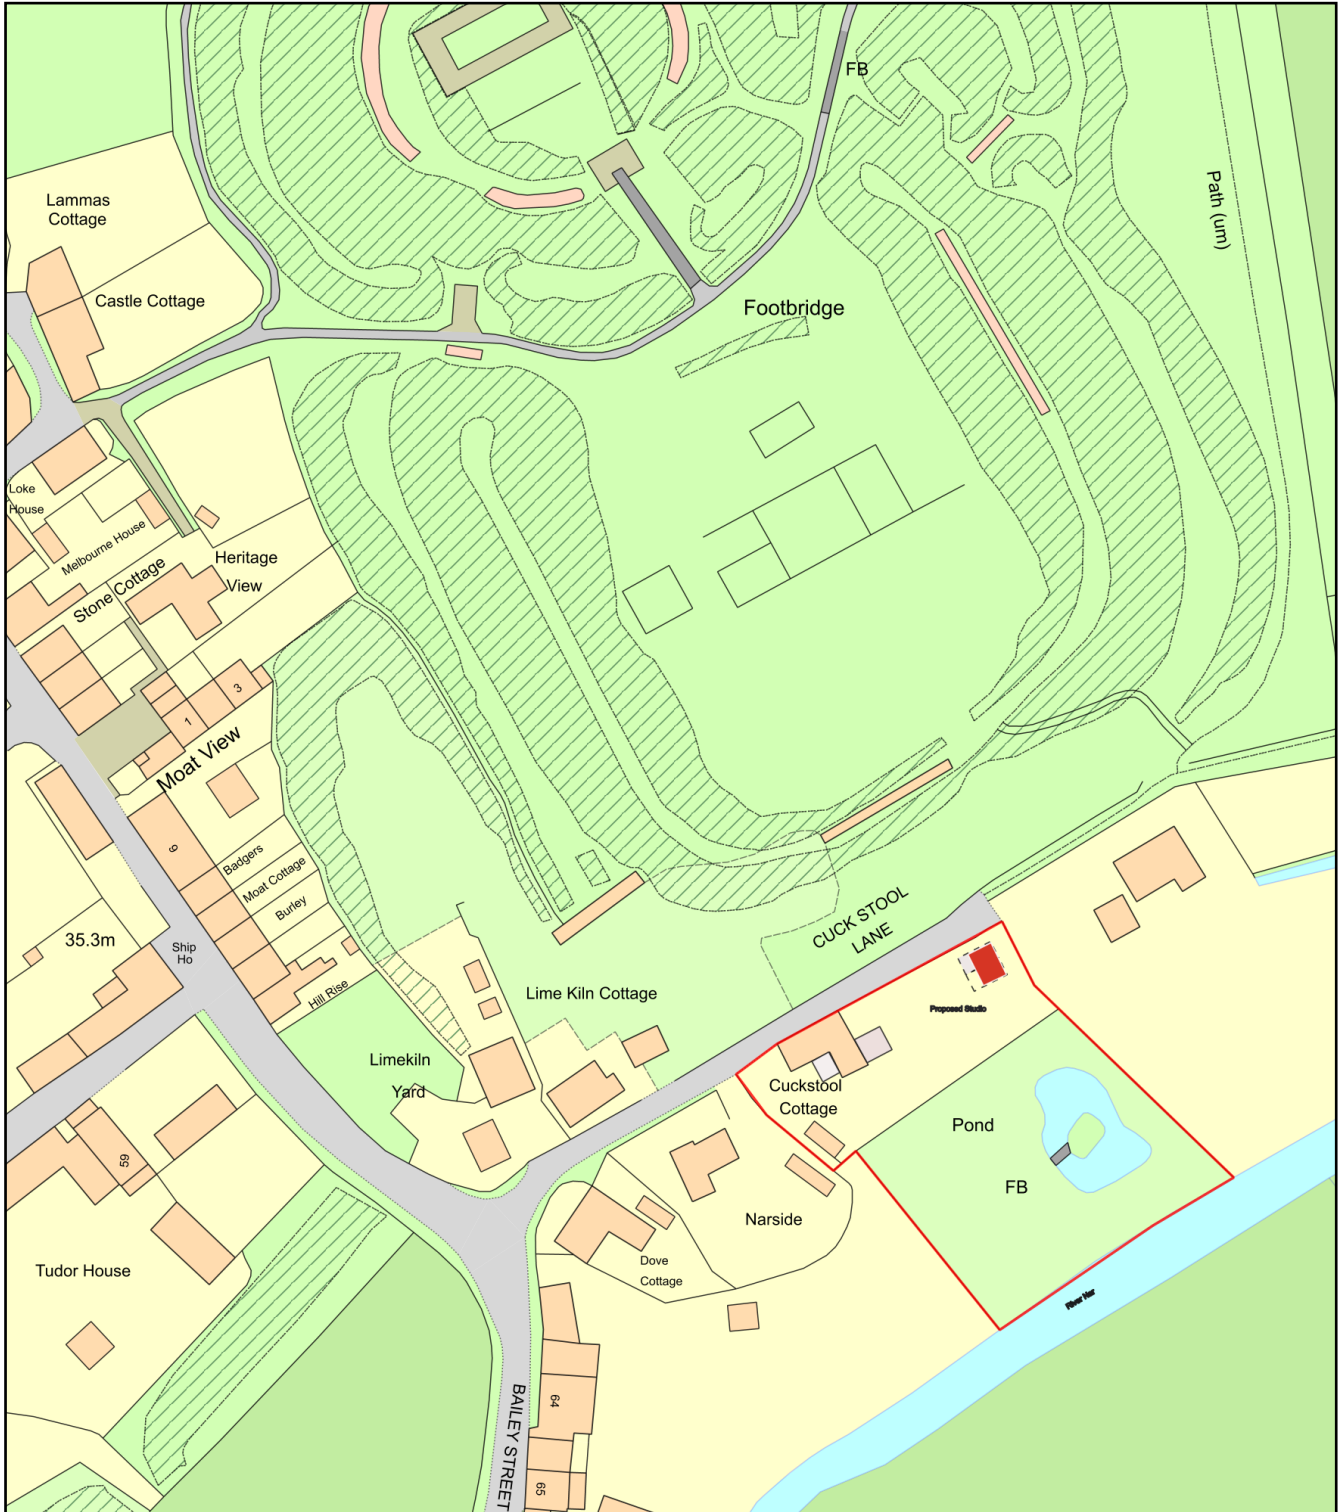

A. Studio Cabin at Cuckstool Cottage, Castle Acre

Plan Produced for: Mr D C and Dr D Morris

Date Produced: 07 Jan 2021

Plan Reference Number: TQRQM21003110307710

Scale: 1:1250 @ A4