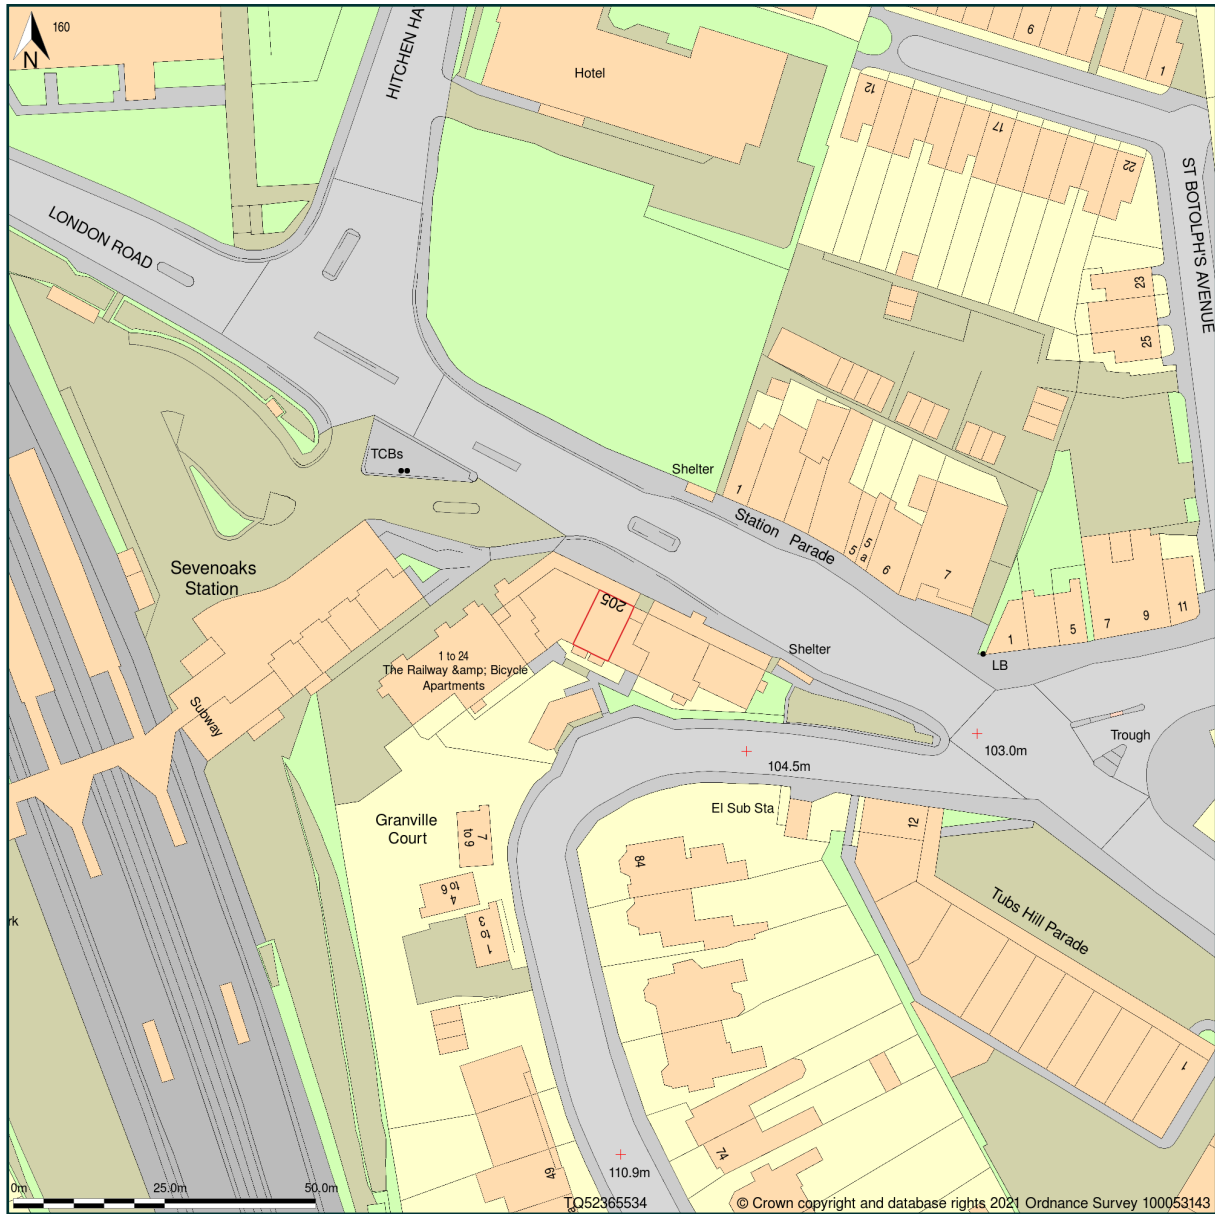

Unit 3, 205, London Road, Sevenoaks, Kent, TN13 1DW

Site Plan shows area bounded by: 552260.16, 155244.14, 552460.16, 155444.14 (at a scale of 1:1250), OSGridRef: TQ52365534. The representation of a road, track or path is no evidence of a right of way. The representation of features as lines is no evidence of a property boundary.

Produced on 11th Jan 2021 from the Ordnance Survey National Geographic Database and incorporating surveyed revision available at this date. Reproduction in whole or part is prohibited without the prior permission of Ordnance Survey. © Crown copyright 2021. Supplied by www.buyaplan.co.uk a licensed Ordnance Survey partner (100053143). Unique plan reference: #00589044-19E1CB