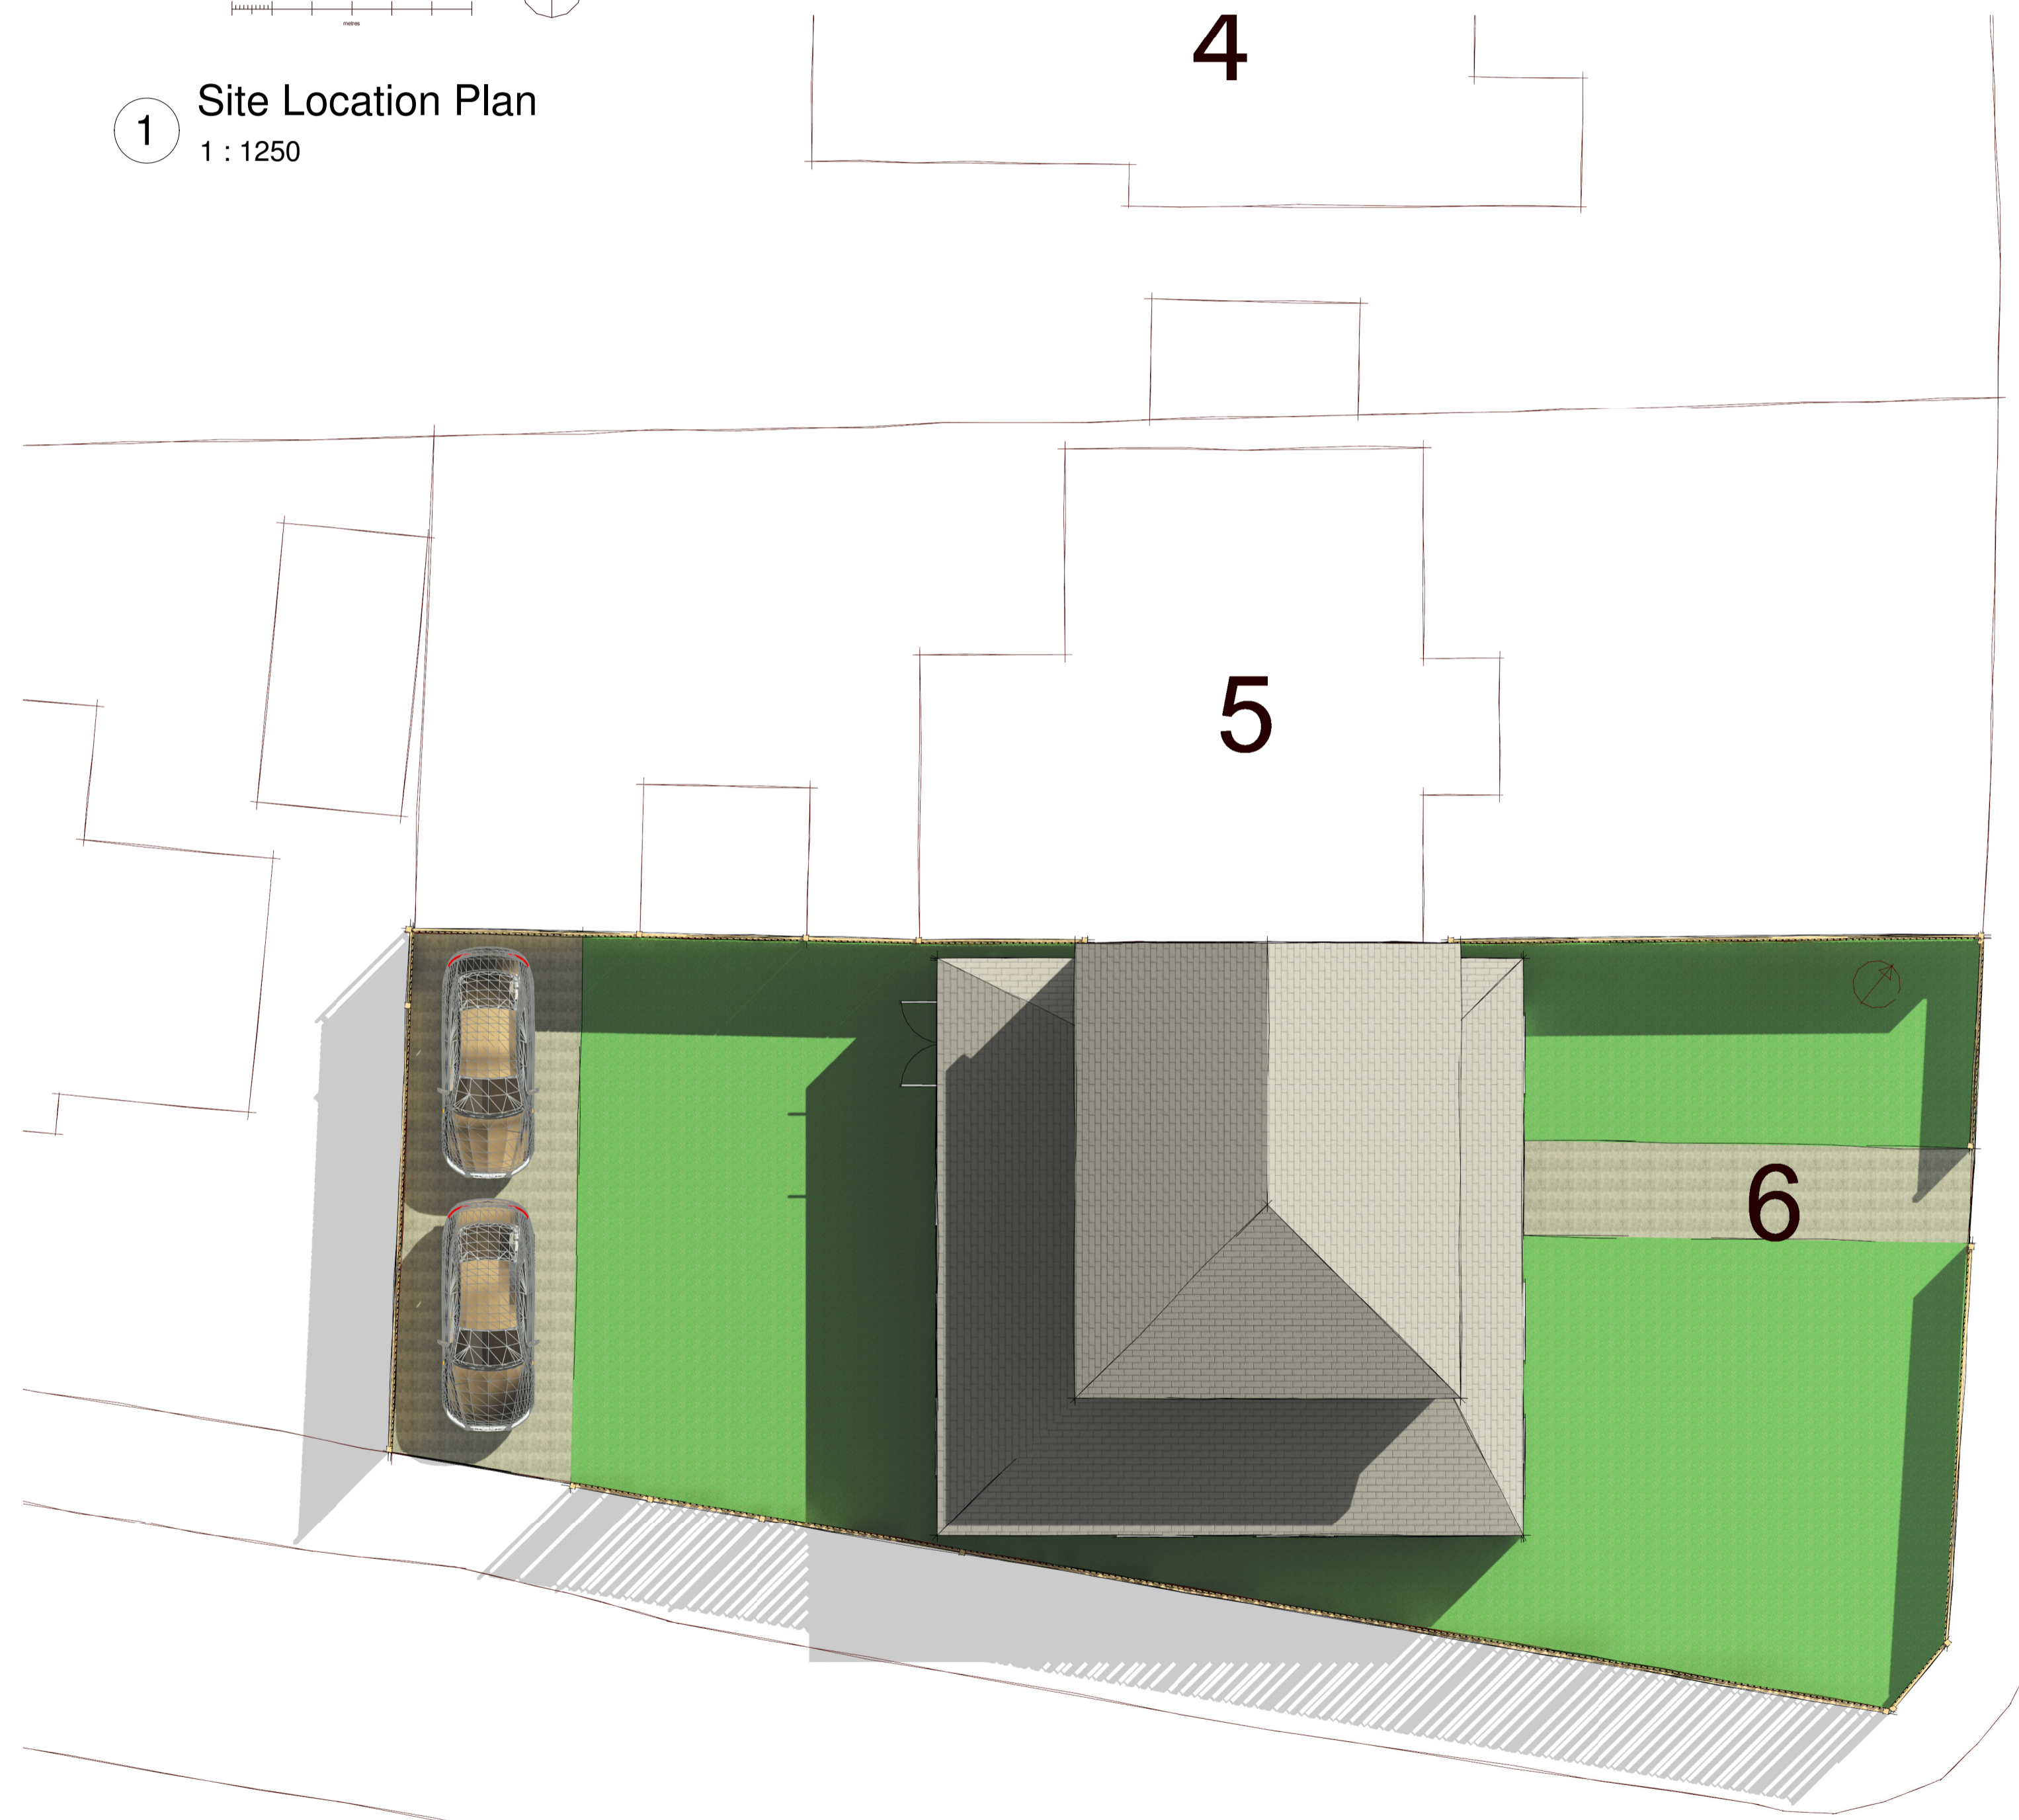

Site Block & Location Plan
6 Heath Road, Woolpit, Bury St. Edmunds, IP30 9RU

20/12/2020 14:18:32

SCALE @ A1: As indicated

1 Site Location Plan
1 : 1250

2 Site
1 : 100

VISUAL SCALE 1:100 @ A1

3 3D Rear

4 3D Front