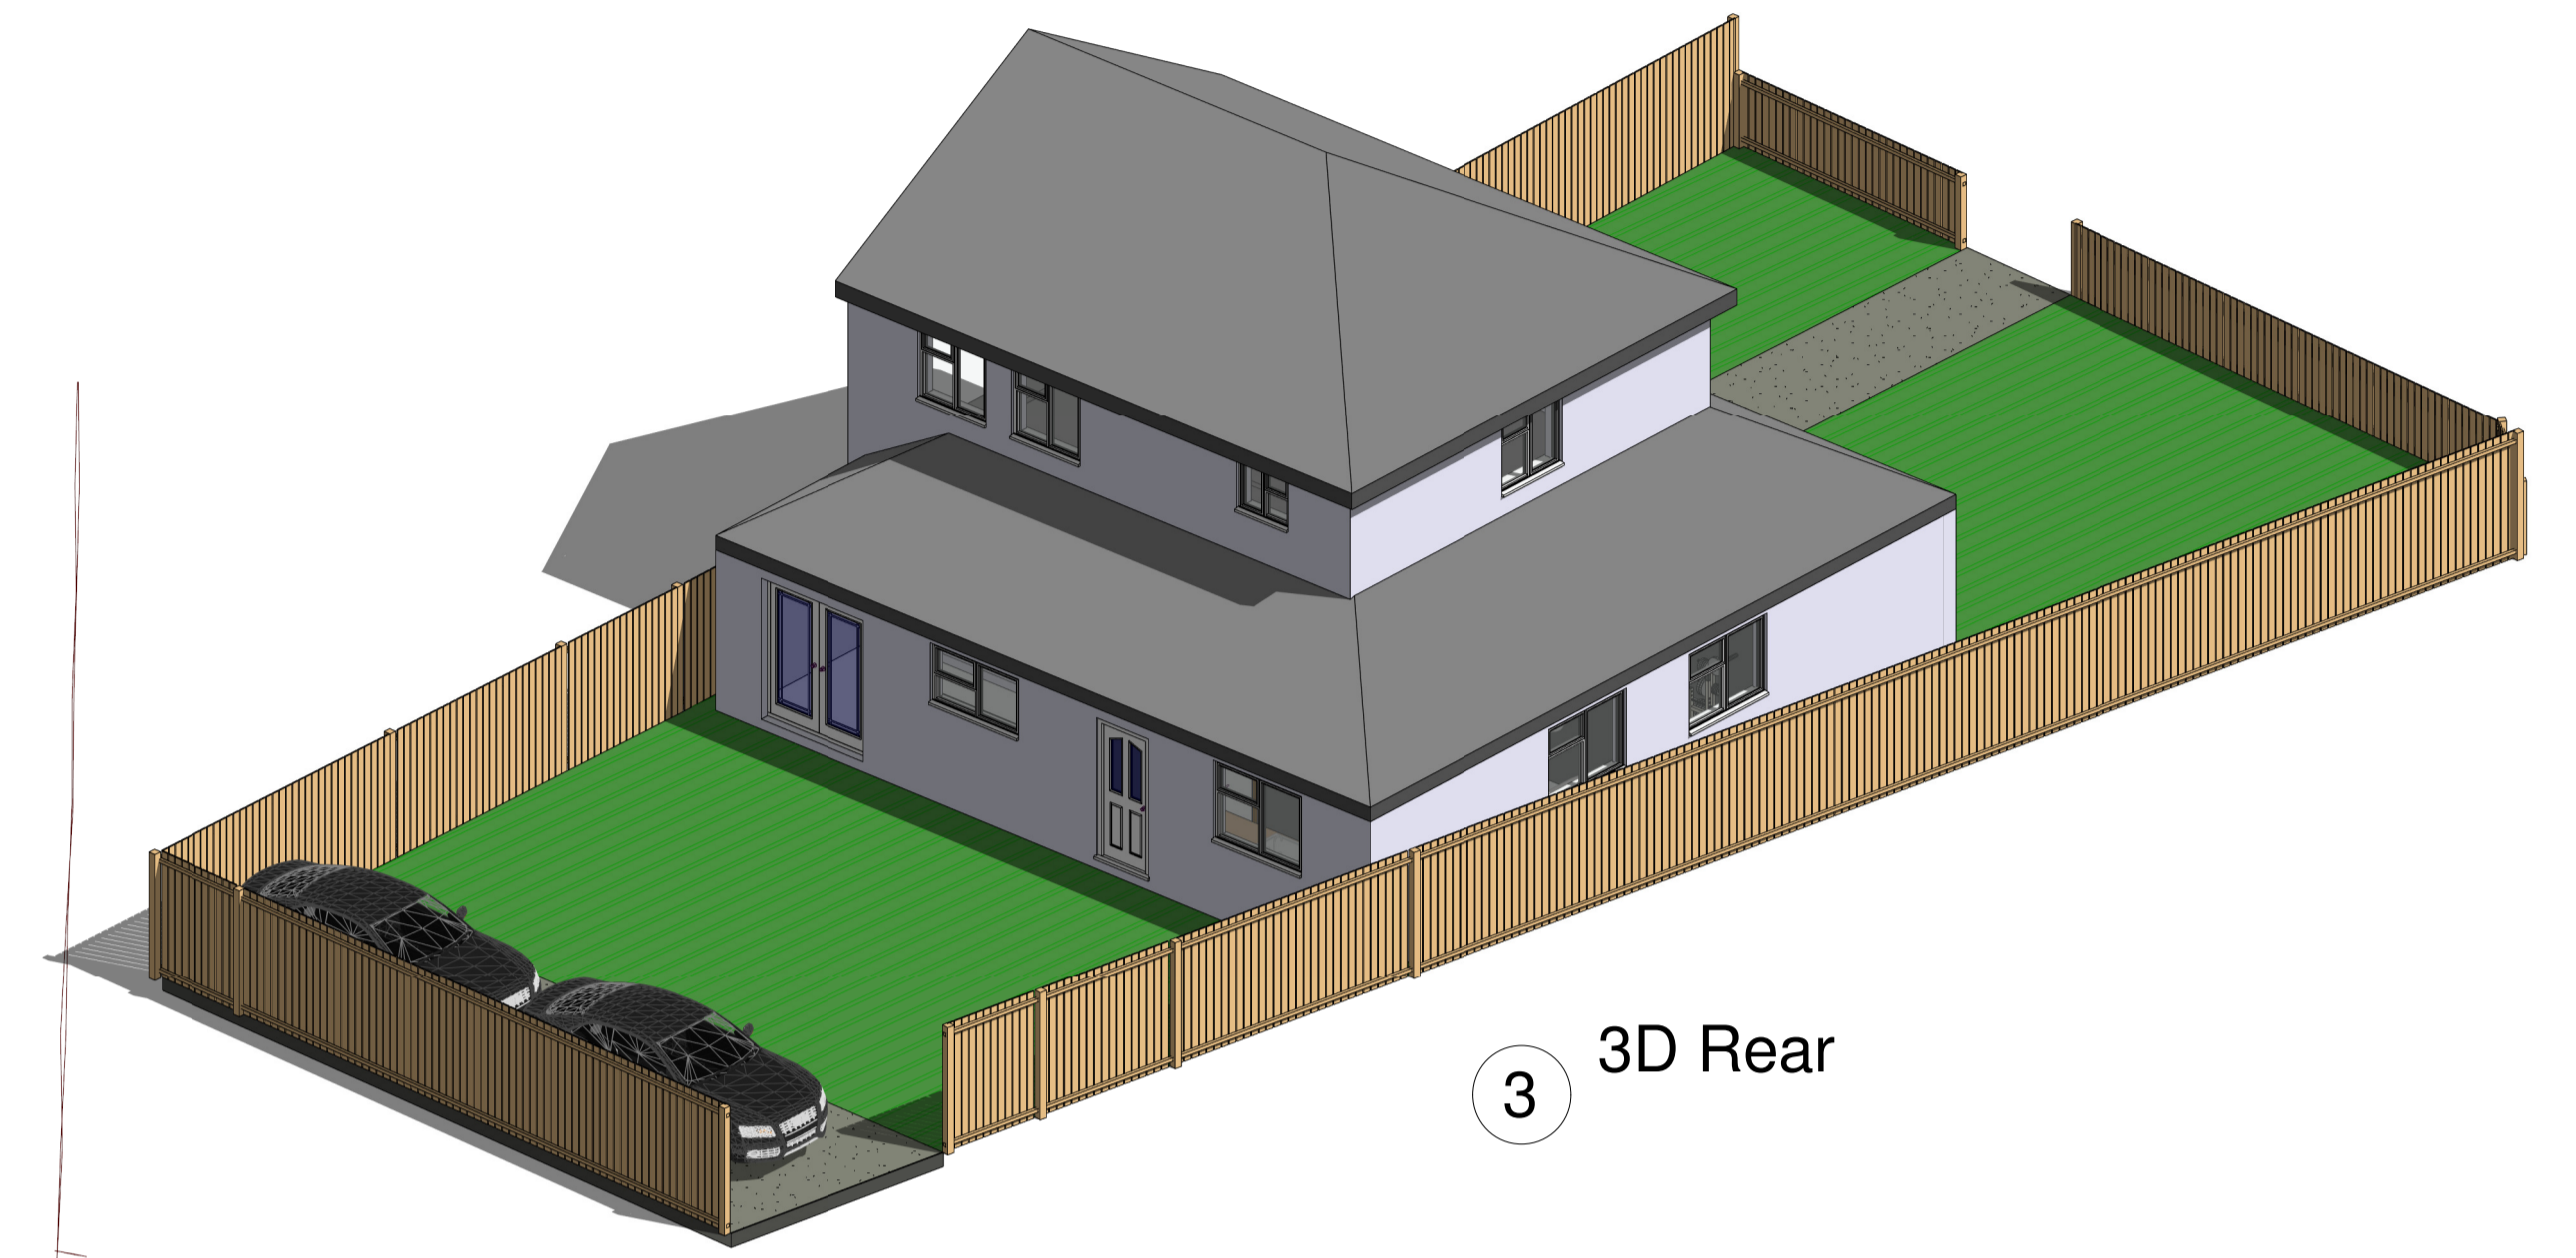

Site Block & Location Plan
6 Heath Road, Woolpit, Bury St. Edmunds, IP30 9RU

20/12/2020 14:18:32

SCALE @ A1: As indicated

1 Site Location Plan
1 : 1250

2 Site
1 : 100

VISUAL SCALE 1:100 @ A1

3 3D Rear

4 3D Front