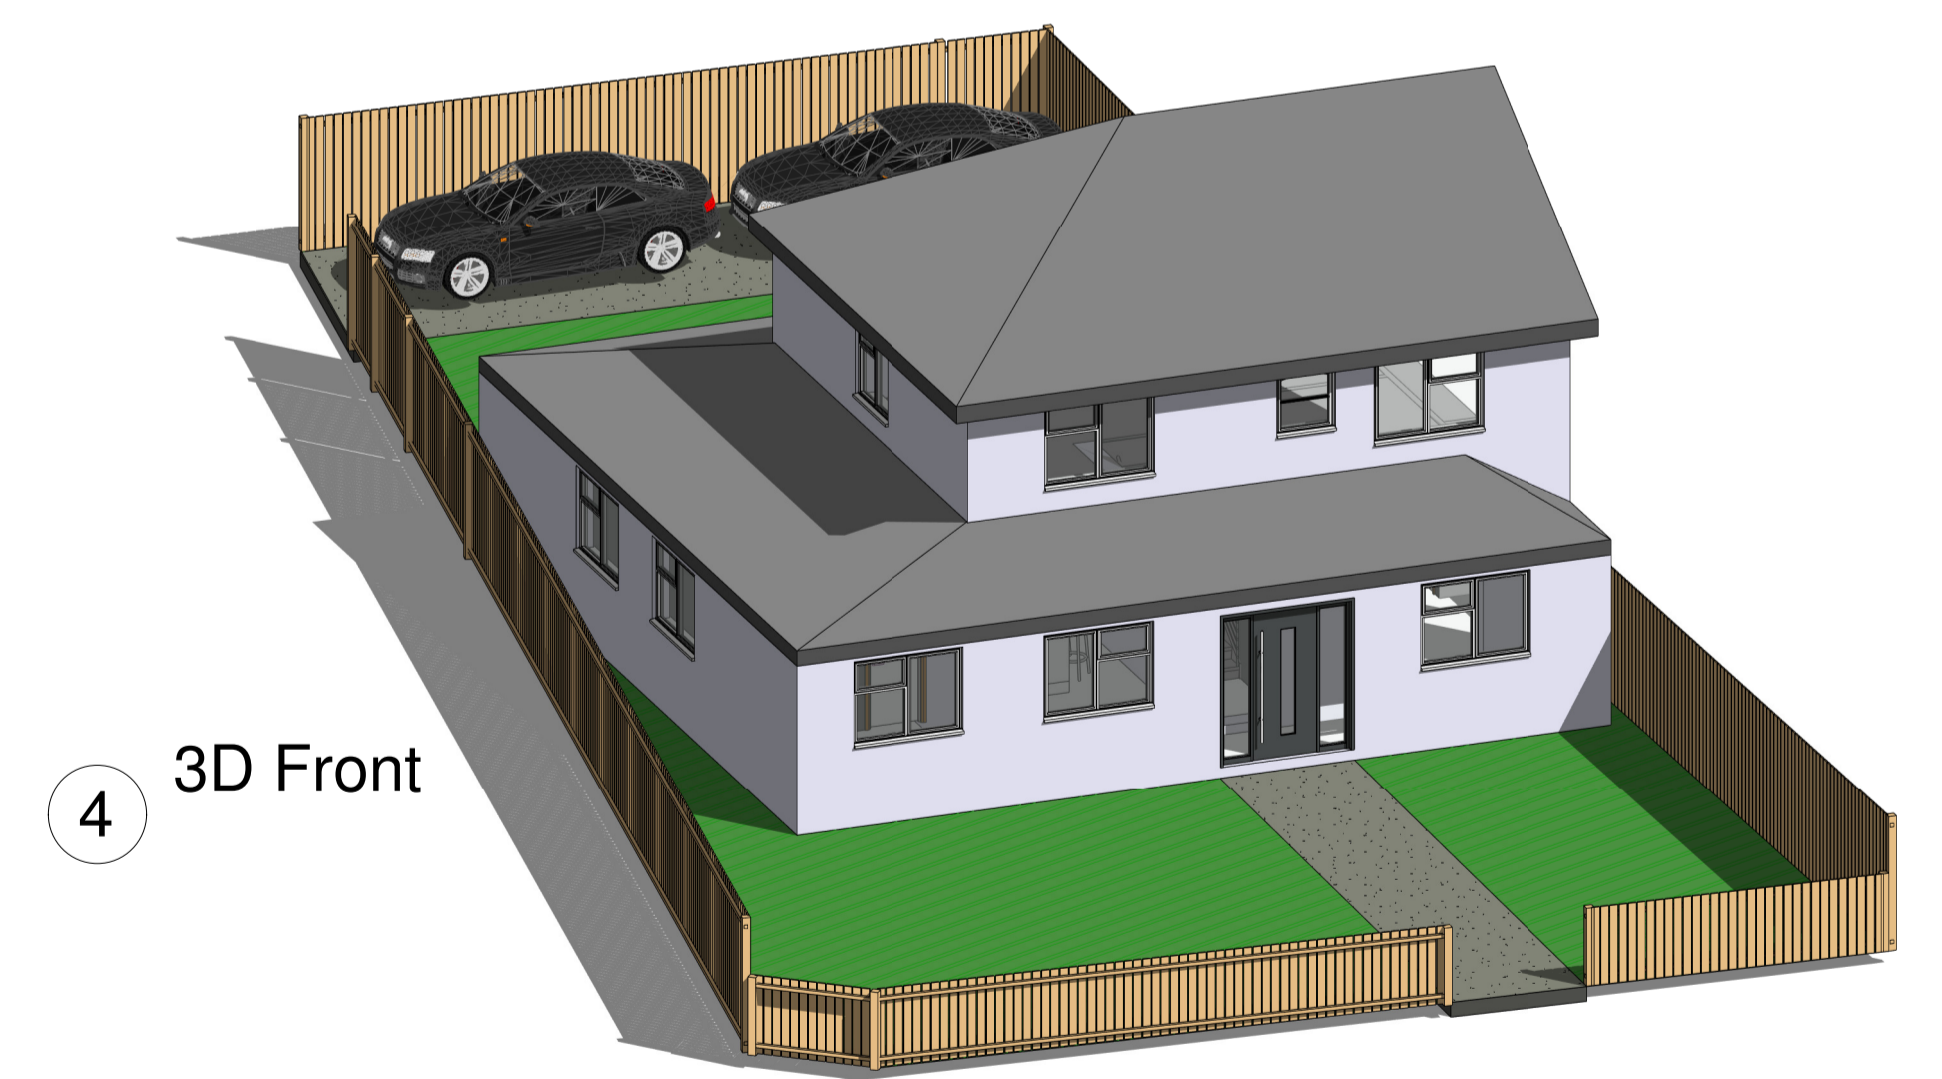

Site Block & Location Plan
6 Heath Road, Woolpit, Bury St. Edmunds, IP30 9RU

20/12/2020 14:18:32

SCALE @ A1: As indicated

1 Site Location Plan
1 : 1250

2 Site
1 : 100

VISUAL SCALE 1:100 @ A1

3 3D Rear

4 3D Front