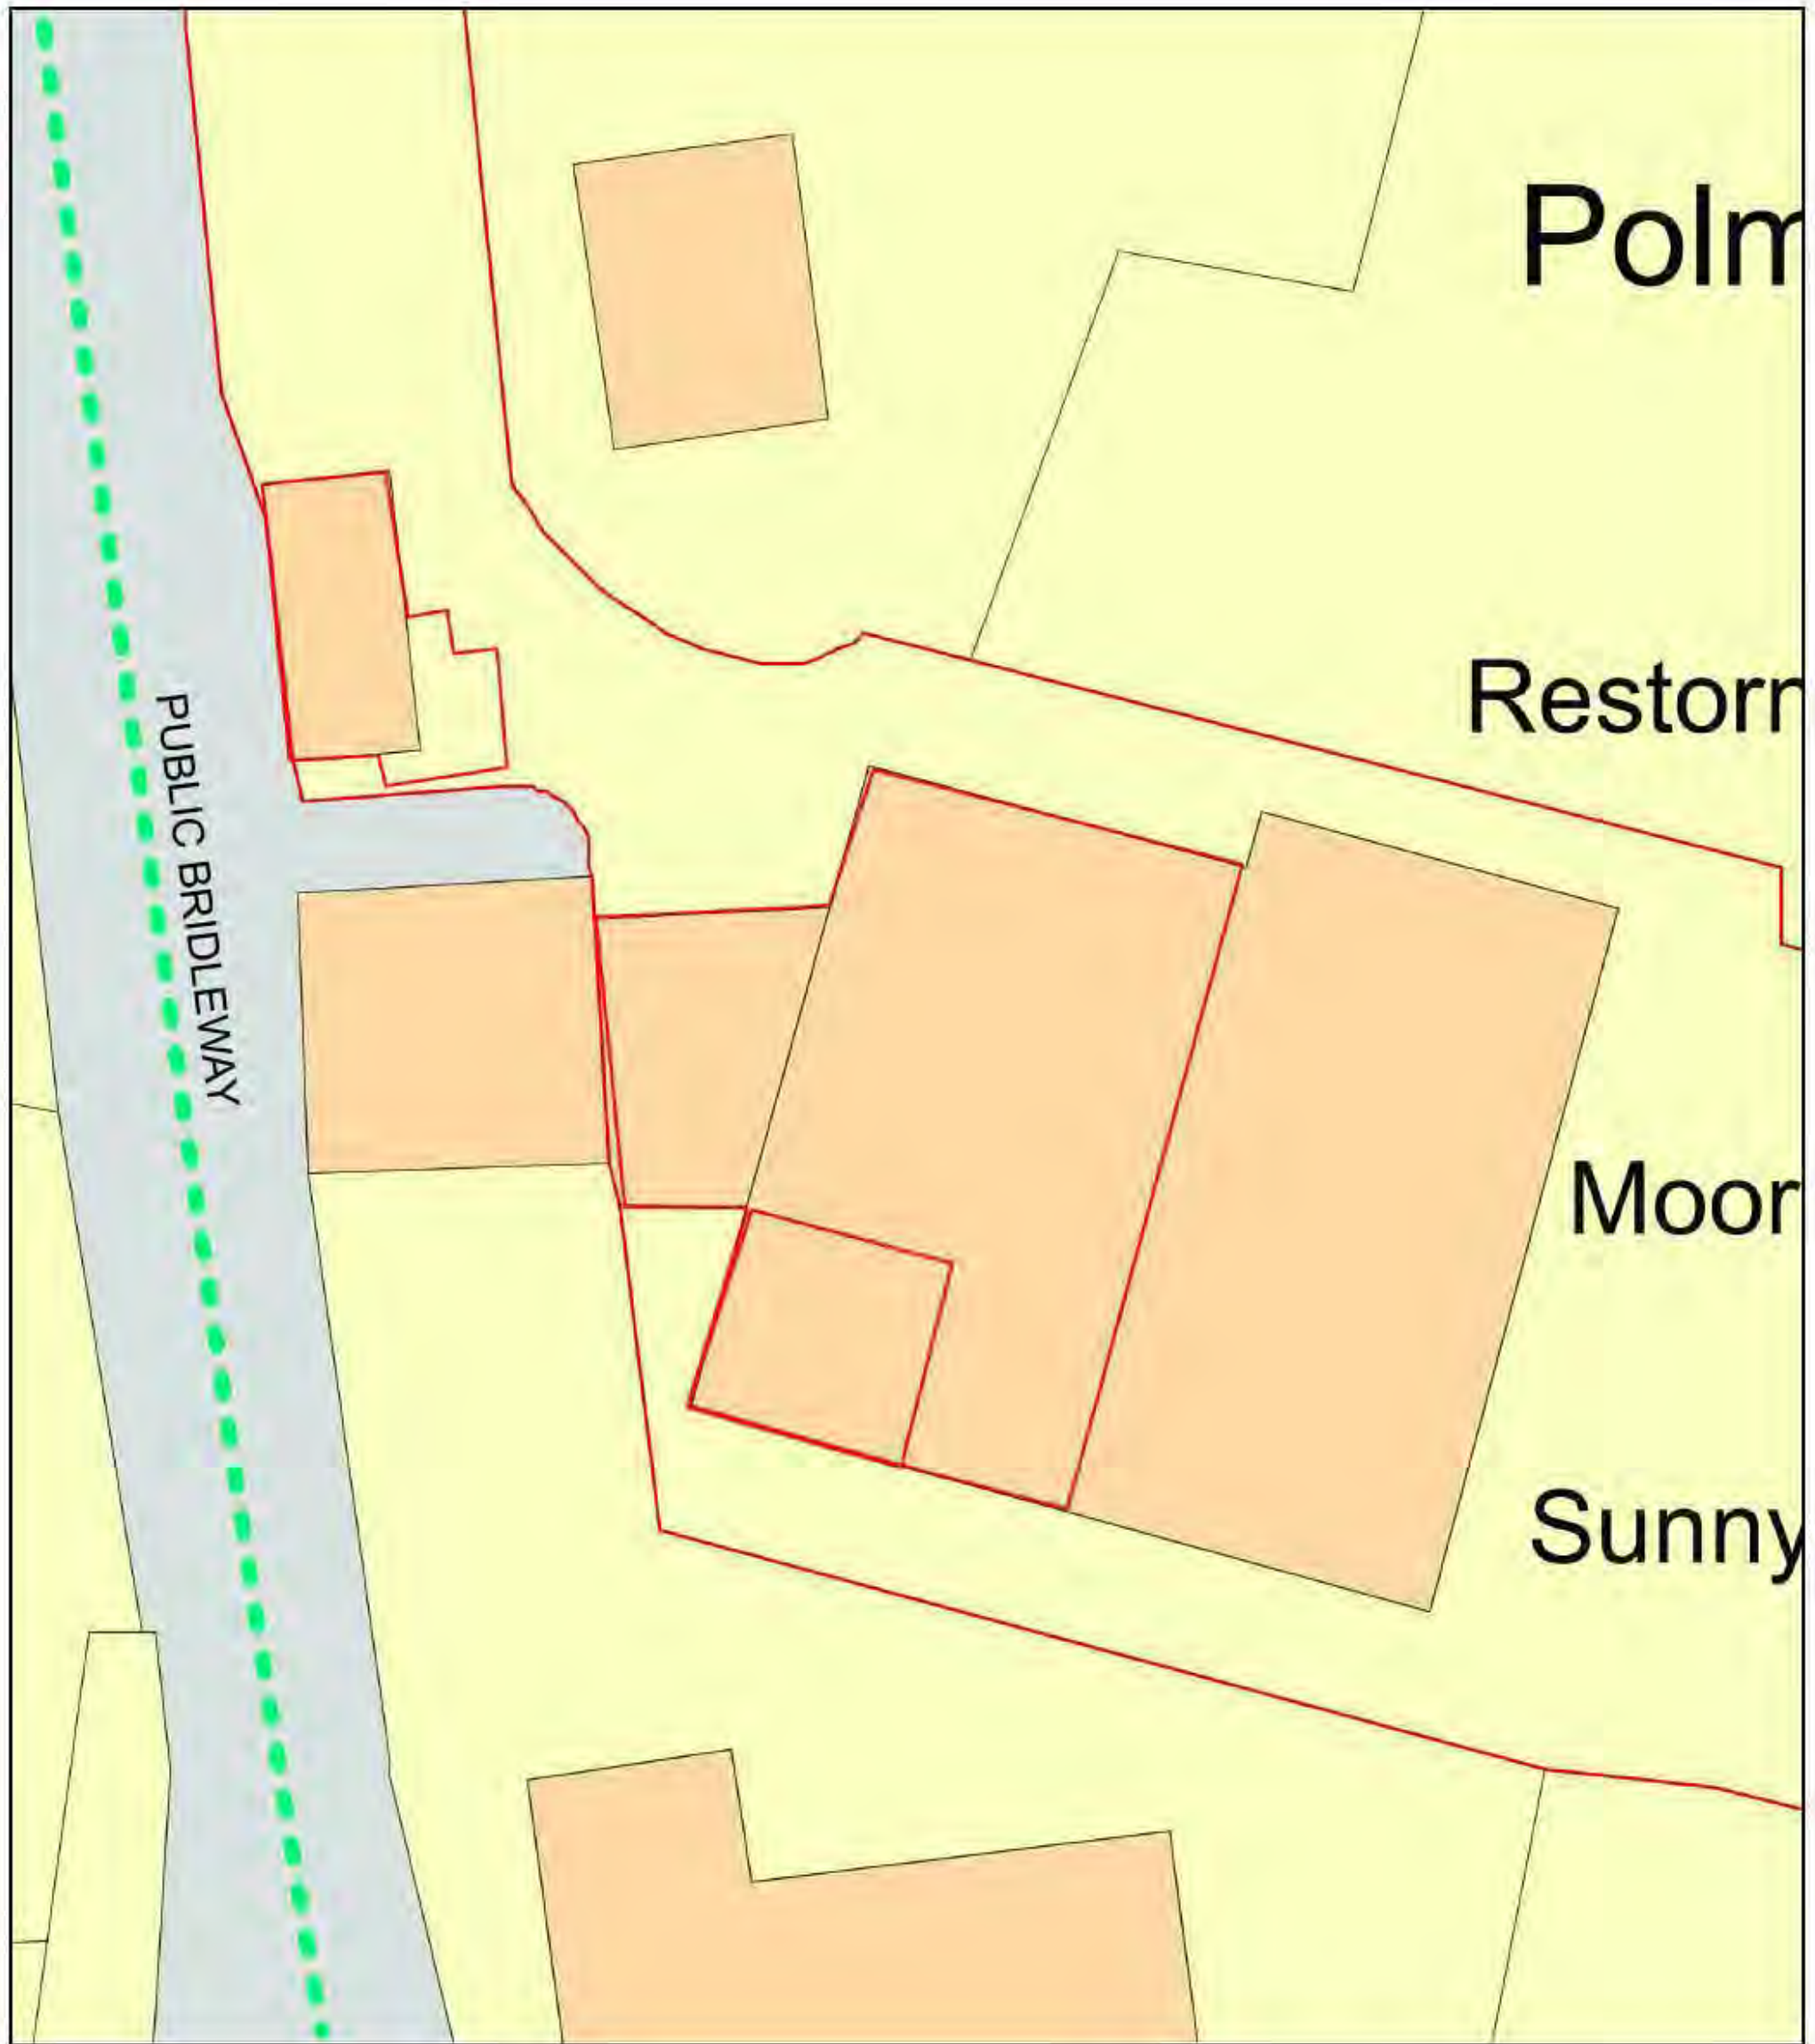

Restormel Block Plan 1:200

Plan Produced for: Paul Scott Design
Date Produced: 18 Dec 2020
Plan Reference Number: TQRQM20353172059245
Scale: 1:200 @ A4