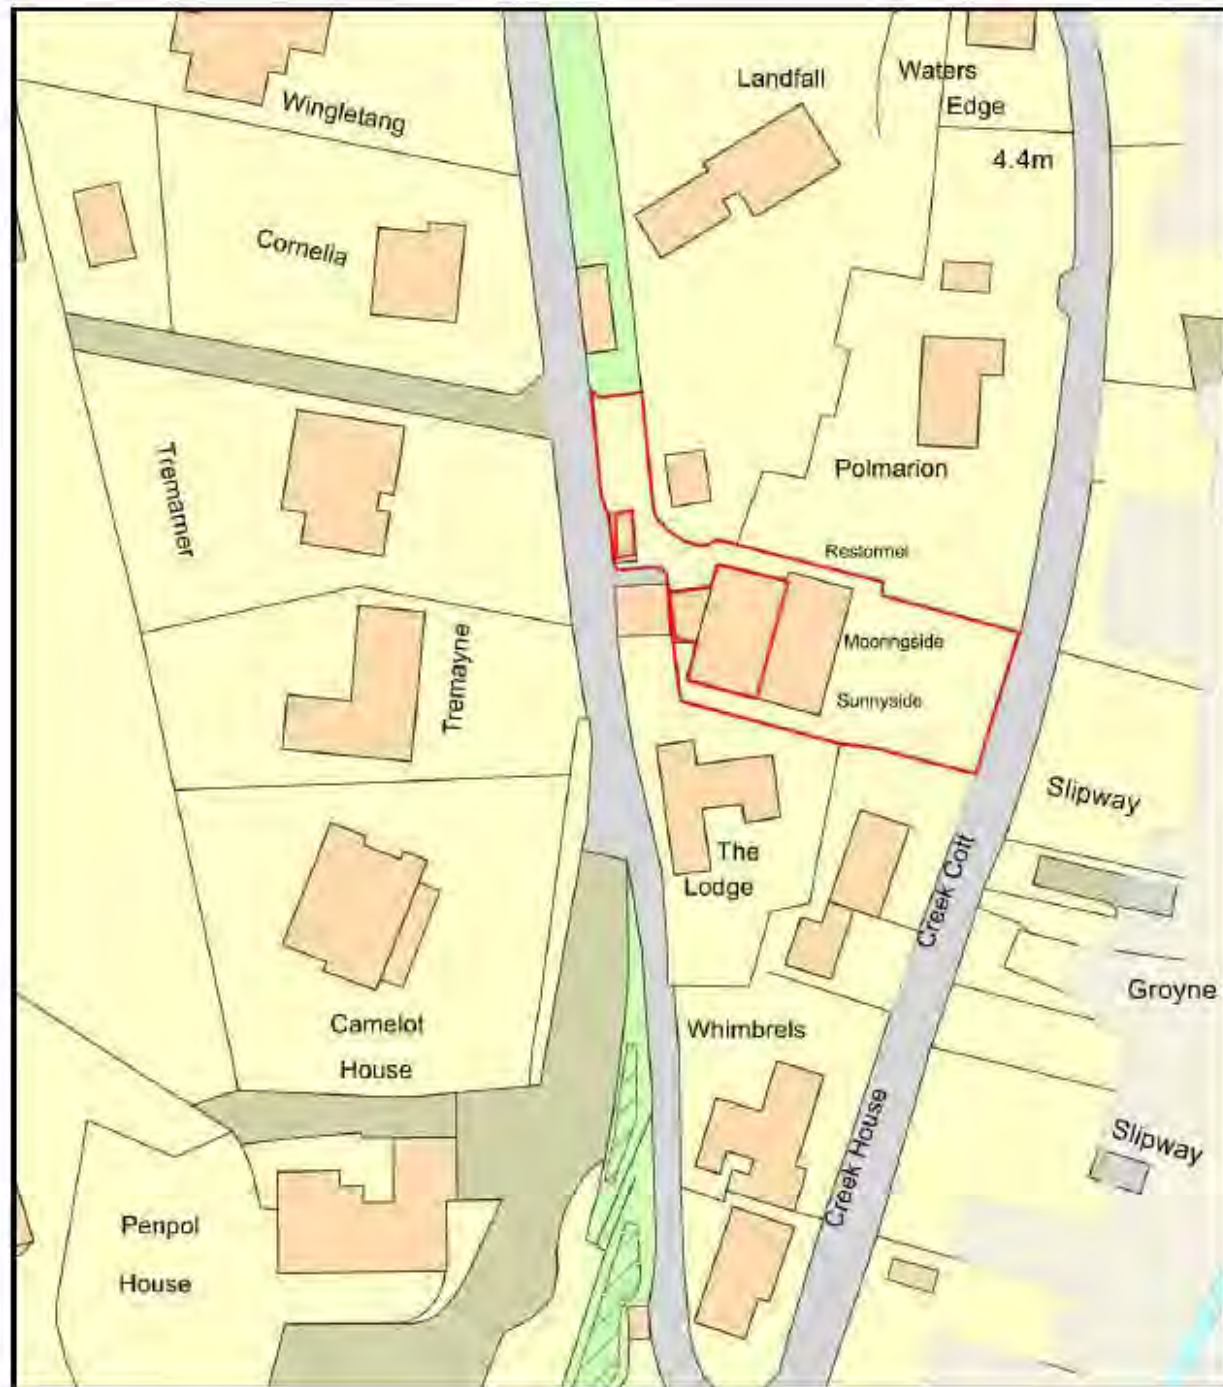

Restormel Location Plan 1:1250

Plan Produced for: Paul Scott Design
Date Produced: 18 Dec 2020
Plan Reference Number: TQRQM20353172856790
Scale: 1:1250 @ A4