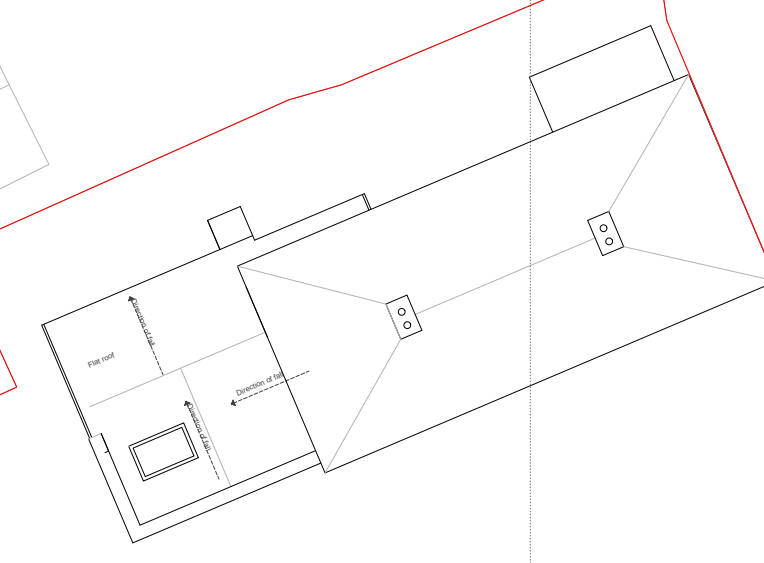

82.9m

+

T

Lusher's Cottage

South elevation

East elevation

North elevation

West elevation

Lofty Nest studio 20 Edmondsham, Wimborne, Dorset, BH21 5RG 01725 517 206 loftynest@icloud.com	CLIENT	Mr Dominey	PROJECT	Lusher's Cottage Whitsbury SP63QB	DRAWING TITLE	proposed site plan		DRAWN BY	JOB NO.	DRAWING NO.	REVISION
								SCALE	DATE	05	
								1:200	10/12/20		
								@A3			