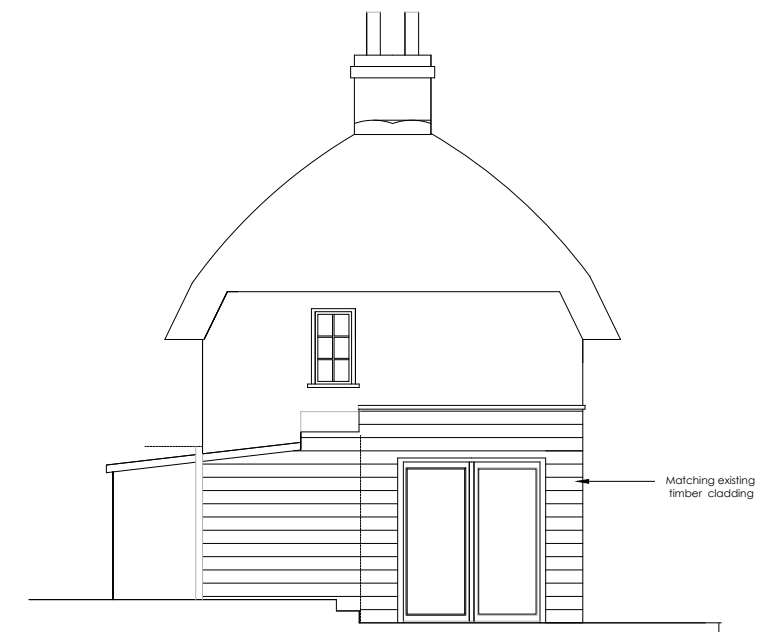

South elevation

East elevation

North elevation

West elevation

Lofty Nest studio
 20 Edmondsham, Wimborne, Dorset, BH21 5RG
 01725 517 206 loftynest@icloud.com

CLIENT
 Mr Dominey

PROJECT
 Lusher's Cottage
 Whitsbury SP63QB

DRAWING TITLE
PROPOSED ELEVATIONS

DRAWN BY	JOB NO.
SCALE 1:100 @A3	DATE 10/12/20

DRAWING NO. 04	REVISION
--------------------------	----------