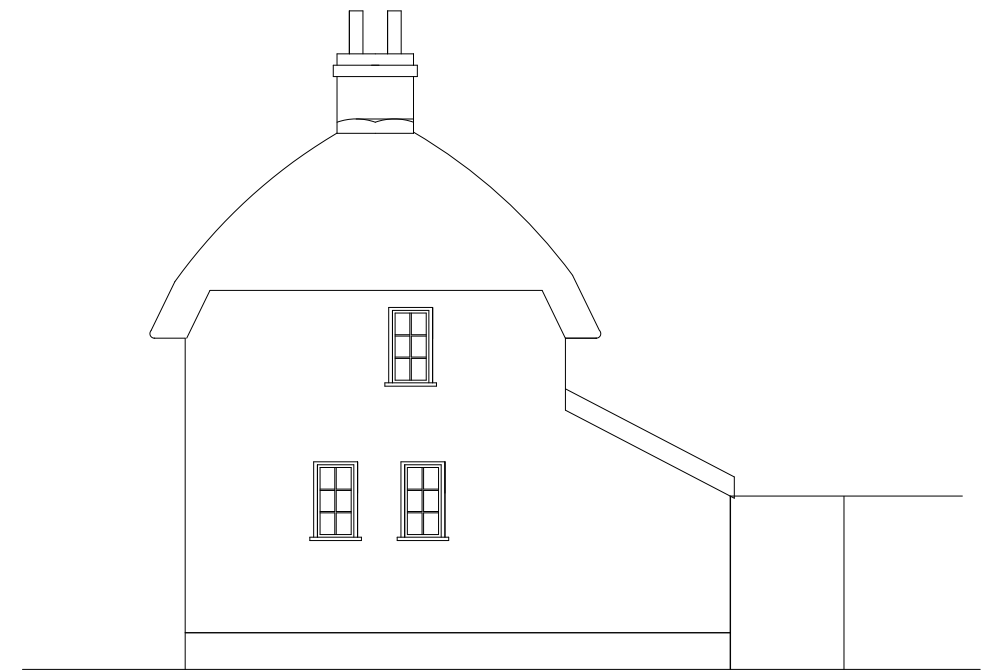

South elevation

East elevation

North elevation

West elevation

Lofty Nest studio
 20 Edmondsham, Wimborne, Dorset, BH21 5RG
 01725 517 206 loftynest@icloud.com

CLIENT
 Mr Dominey

PROJECT
 Lusher's Cottage
 Whitsbury SP63QB

DRAWING TITLE
PROPOSED ELEVATIONS

DRAWN BY	JOB NO.
SCALE 1:100 @A3	DATE 10/12/20

DRAWING NO. 04	REVISION
--------------------------	----------