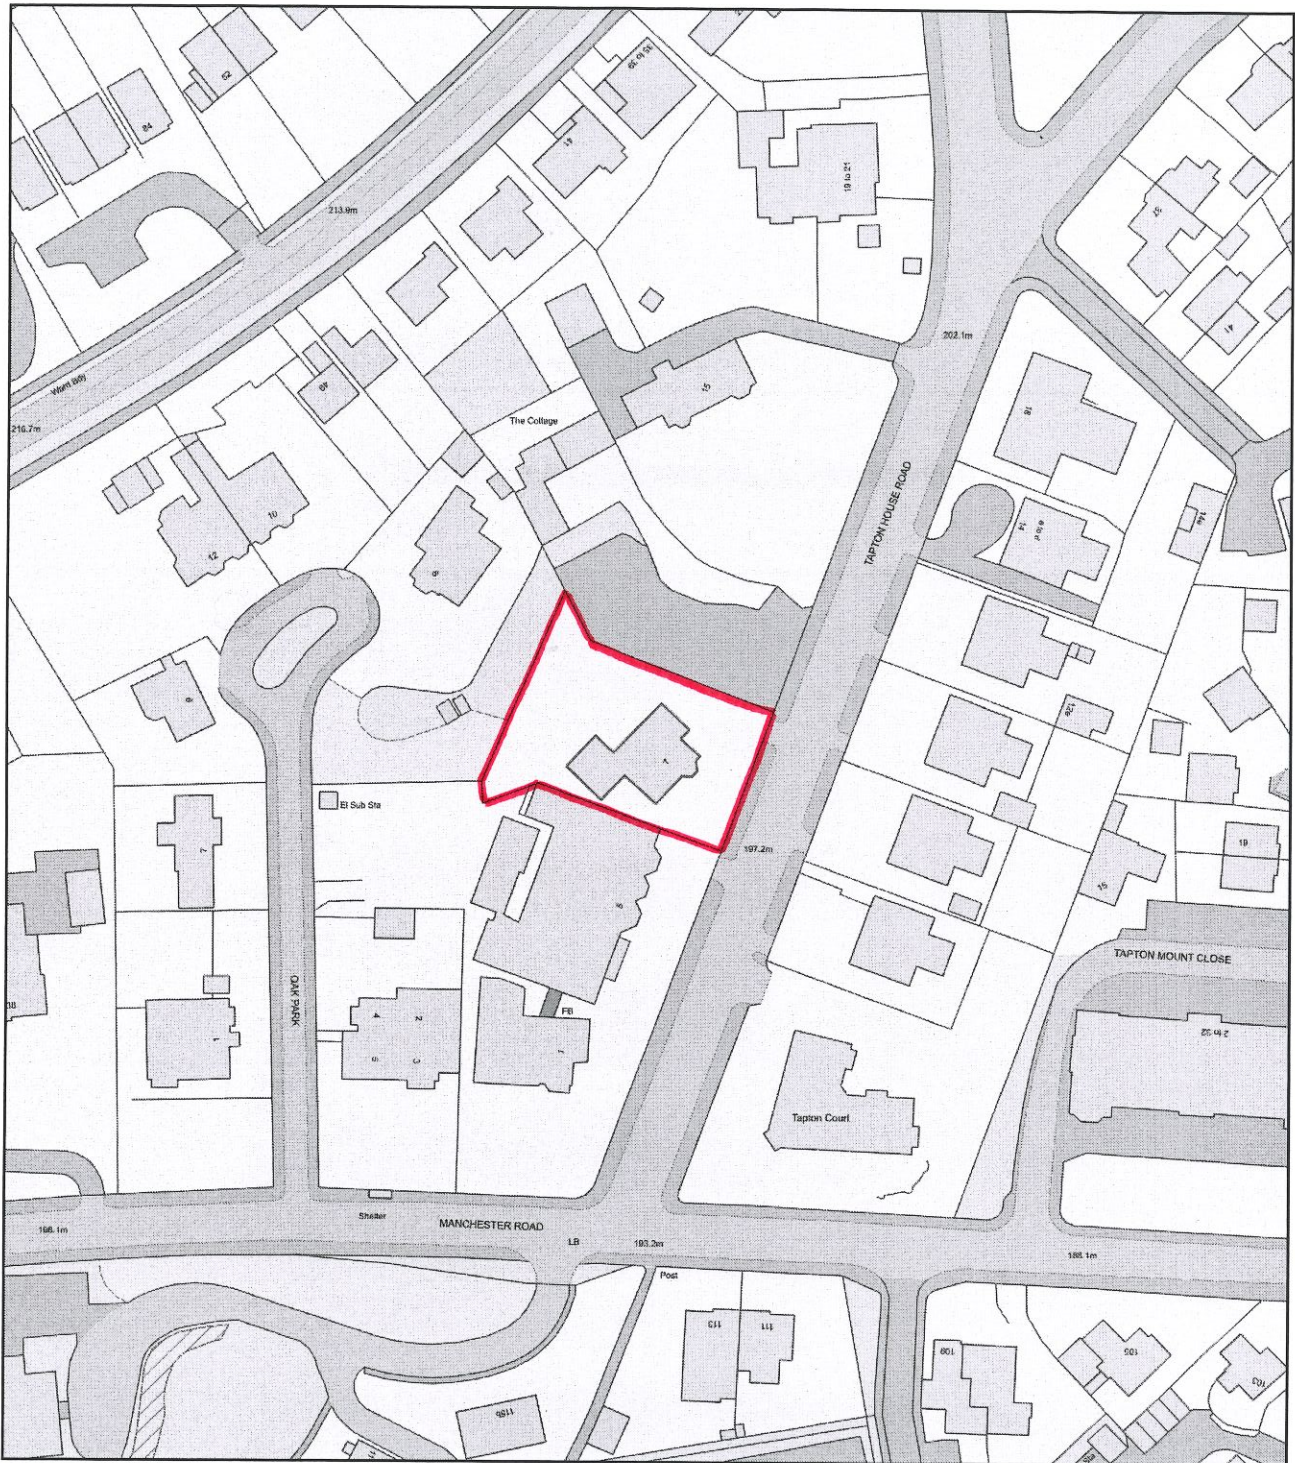

7 Tapton House Road - Location Plan

Plan Produced for: Nicola Bailey
Date Produced: 15 Dec 2020
Plan Reference Number: TQRQM20350213514767
Scale: 1:1250 @ A4