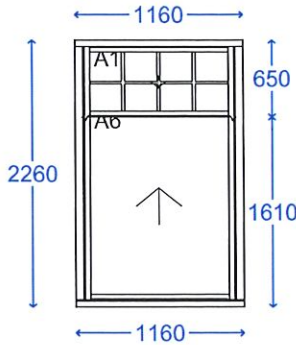

Note: You have NOT requested and travel restrictors

Note: This window is NOT escape compliant

Genesis VS - MECHANICAL

Frame no 17

* DIMENSIONS ON DIAGRAM INCLUDE CILL BUT DO NOT INCLUDE ADDON

Quantity:	1
Overall Width:	1160 mm
Overall Height:	2260 mm
Outer Colour:	WHITE FOIL (S&V)
Inner Colour:	WHITE FOIL (S&V)
Base Profile:	WHITE BASE (S&V)