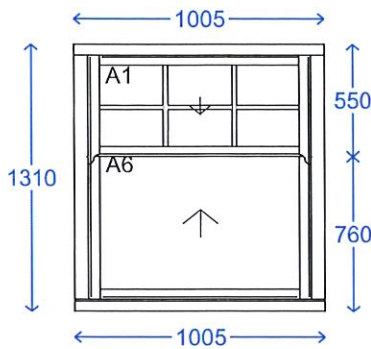

Note: You have NOT requested and travel restrictors

Note: This window is NOT escape compliant

Genesis VS - MECHANICAL

Frame no 5

← will have 8 small rectangles to match existing. Revised drawings awaited

Quantity:	2
Overall Width:	1005 mm
Overall Height:	1310 mm
Outer Colour:	WHITE FOIL (S&V)
Inner Colour:	WHITE FOIL (S&V)
Base Profile:	WHITE BASE (S&V)