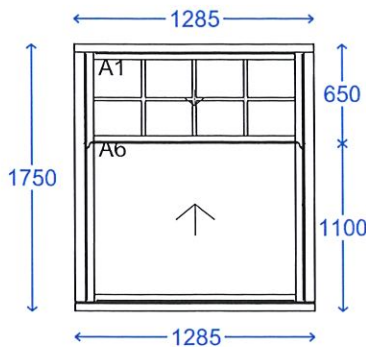

Note: You have NOT requested and travel restrictors

Note: This window is NOT escape compliant

Genesis VS - MECHANICAL

Frame no 8

* DIMENSIONS ON DIAGRAM INCLUDE CILL BUT DO NOT INCLUDE ADDON

Quantity:	1
Overall Width:	1285 mm
Overall Height:	1750 mm
Outer Colour:	WHITE FOIL (S&V)
Inner Colour:	WHITE FOIL (S&V)
Base Profile:	WHITE BASE (S&V)