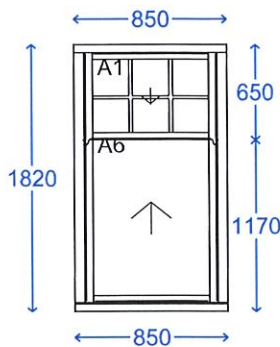

Note: You have NOT requested and travel restrictors

Note: This window is NOT escape compliant

Genesis VS - MECHANICAL

Frame no 15

* DIMENSIONS ON DIAGRAM INCLUDE CILL BUT DO NOT INCLUDE ADDON

Quantity:	1
Overall Width:	850 mm
Overall Height:	1820 mm
Outer Colour:	WHITE FOIL (S&V)
Inner Colour:	WHITE FOIL (S&V)
Base Profile:	WHITE BASE (S&V)