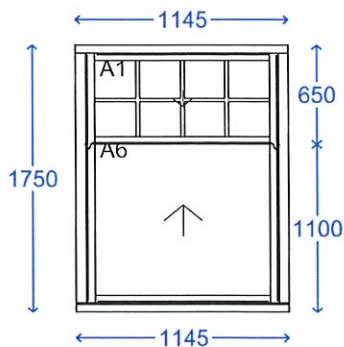

Note: You have NOT requested and travel restrictors

Note: This window is NOT escape compliant

Genesis VS - MECHANICAL

Frame no 10

* DIMENSIONS ON DIAGRAM INCLUDE CILL BUT DO NOT INCLUDE ADDON

Quantity:	1
Overall Width:	1145 mm
Overall Height:	1750 mm
Outer Colour:	WHITE FOIL (S&V)
Inner Colour:	WHITE FOIL (S&V)
Base Profile:	WHITE BASE (S&V)