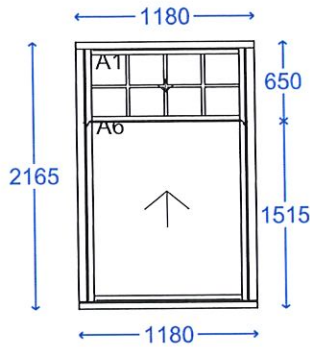

Note: You have NOT requested and travel restrictors

Note: This window is NOT escape compliant

Genesis VS - MECHANICAL

Frame no 18

* DIMENSIONS ON DIAGRAM INCLUDE CILL BUT DO NOT INCLUDE ADDON

Quantity:	1
Overall Width:	1180 mm
Overall Height:	2165 mm
Outer Colour:	WHITE FOIL (S&V)
Inner Colour:	WHITE FOIL (S&V)
Base Profile:	WHITE BASE (S&V)