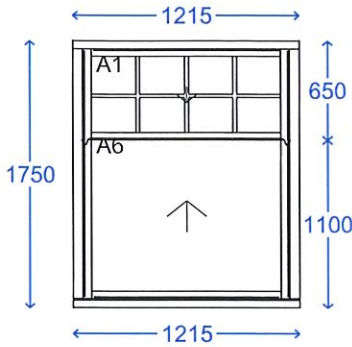

Note: You have NOT requested and travel restrictors

Note: This window is NOT escape compliant

Genesis VS - MECHANICAL

Frame no 9

* DIMENSIONS ON DIAGRAM INCLUDE CILL BUT DO NOT INCLUDE ADDON

Quantity:	2
Overall Width:	1215 mm
Overall Height:	1750 mm
Outer Colour:	WHITE FOIL (S&V)
Inner Colour:	WHITE FOIL (S&V)
Base Profile:	WHITE BASE (S&V)