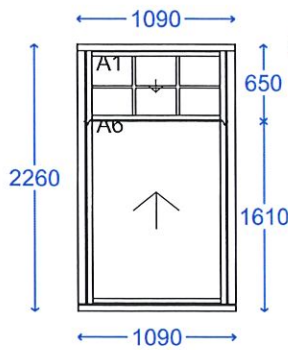

Genesis VS - MECHANICAL

Frame no 16

will have 8 small rectangles to match existing. Revised drawings awaited.

Quantity:	2
Overall Width:	1090 mm
Overall Height:	2260 mm
Outer Colour:	WHITE FOIL (S&V)
Inner Colour:	WHITE FOIL (S&V)
Base Profile:	WHITE BASE (S&V)

* DIMENSIONS ON DIAGRAM INCLUDE CILL BUT DO NOT INCLUDE ADDON

*Image is for illustration only and as viewed from outside

Location

W18/ LOUNGE BAY SIDES/ FRONT/ 2 OFF

Frame

Security	Standard
VS TYPE	Rest Arms - Top & Bottom
SPRAYFRAME	NO
Cill	VS02 150mm Cill
Drainage	Concealed Drainage
Frame drip bar	NO
Add-on (Head)	NO ADDON
Add-on (Cill)	NO ADDON
Add-on (Left jamb)	NO ADDON
Add-on (Right jamb)	NO ADDON
Ventilator (Head)	NO
VS Interlock	VS09 PVC Interlock
Gasket	Black (Standard)
VS Weather Bar	YES
VS PILE SEAL	WHITE

Sash

Sash #2 (Cill)	VS05 Deep Bottom Rail (Genesis)
VS Sash Horns	YES (Milled Horns)
Ventilator (Sash)	NO

Hardware

VS Accessories	CHROME NEW ACORN
VS Sash Lock	FIT TWO LOCKS
VS Keep	Standard Keep
VS Sash Hooks	YES - FIT HOOKS
VS Ring Pull	FIT - 1 RING PULL
VS Balance QTY	TOP & BOTTOM
VS Tilt Restrictor	TOP & BOTTOM

Accessories

Fixing Brackets	YES

Glass

4-16-4 Planitherm Total/ Low Iron Diamant ; W/EDGE Black Duplex Astragal Bar White Foiled Grid Std Joints Argon Gas Filled
A1 - (906 x 539)
4-16-4 Planitherm Total/ Low Iron Diamant/TUFF ; 16mm Black Warmedge Argon Gas Filled
A6 - (906 x 1476)

WHITE FOIL INSIDE & OUTSIDE

1. GENESIS VS ***MECHANICAL*** WITH 150 VS STUB CIL CUT FLUSH TO WIDTH
2. MILLED RUN THROUGH SASH HORNS & DEEP BOTTOM SASH RAIL
3. TILT REST ARMS TO BOTH SASHES ***SEE NOTE BELOW***

Note: Top sash to be made fixed by cutting sash stops to full length BUT the balances & tilt arms to be fitted so it could be made to slide/tilt if required.

4. CHROME ACORN HARDWARE - LOCKS 2

5. ENERGY RATED 'A' (BLACK WARMEDGE - ASTARGAL) CLEAR - TOUGHENED TO LOWER SASH

Note: You have NOT requested and travel restrictors

Note: This window is NOT escape compliant