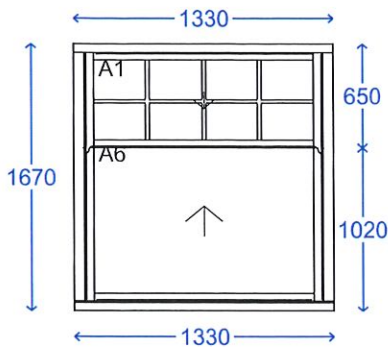

Note: You have NOT requested and travel restrictors

Note: This window is NOT escape compliant

Genesis VS - MECHANICAL

Frame no 4

* DIMENSIONS ON DIAGRAM INCLUDE CILL BUT DO NOT INCLUDE ADDON

Quantity:	1
Overall Width:	1330 mm
Overall Height:	1670 mm
Outer Colour:	WHITE FOIL (S&V)
Inner Colour:	WHITE FOIL (S&V)
Base Profile:	WHITE BASE (S&V)