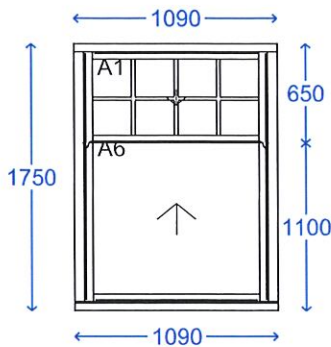

Note: You have NOT requested and travel restrictors

Note: This window is NOT escape compliant

Genesis VS - MECHANICAL

Frame no 7

* DIMENSIONS ON DIAGRAM INCLUDE CILL BUT DO NOT INCLUDE ADDON

Quantity:	2
Overall Width:	1090 mm
Overall Height:	1750 mm
Outer Colour:	WHITE FOIL (S&V)
Inner Colour:	WHITE FOIL (S&V)
Base Profile:	WHITE BASE (S&V)