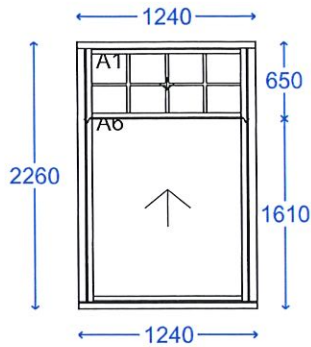

Note: You have NOT requested and travel restrictors

Note: This window is NOT escape compliant

Genesis VS - MECHANICAL

Frame no 14

Quantity:	2
Overall Width:	1240 mm
Overall Height:	2260 mm
Outer Colour:	WHITE FOIL (S&V)
Inner Colour:	WHITE FOIL (S&V)
Base Profile:	WHITE BASE (S&V)