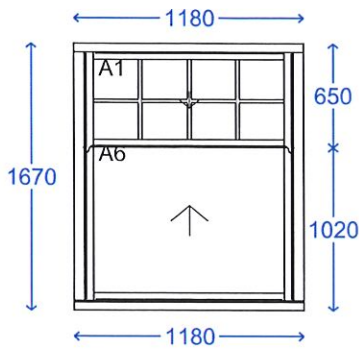

Genesis VS - MECHANICAL

Frame no 3

* DIMENSIONS ON DIAGRAM INCLUDE CILL BUT DO NOT INCLUDE ADDON

Quantity:	2
Overall Width:	1180 mm
Overall Height:	1670 mm
Outer Colour:	WHITE FOIL (S&V)
Inner Colour:	WHITE FOIL (S&V)
Base Profile:	WHITE BASE (S&V)