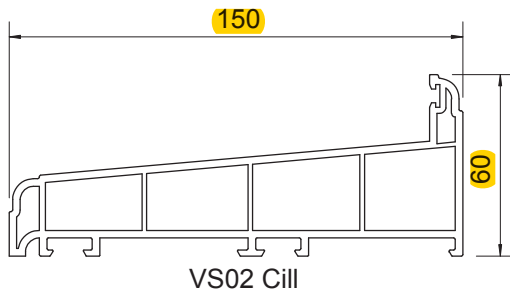

OUTER FRAME

Please Note:

Genesis frames are usually fitted behind brickwork (in check) which leaves approximately half of the frame (35mm) visible when installed.

CILLS

SASHES

INTERLOCK & SASH STOP

BEADS & ANCILLARIES

STANDARD CONFIGURATION (VERTICAL SECTION)

TYPICAL VERTICAL SLIDING WINDOW

SPECIFICATION

Small Top Sash
Standard Bottom Sash
Deep Bottom Rail Sash
Co-extruded 24mm Glazing Bead
Standard Cill
Thermal, Steel or Aluminium Reinforcing

STANDARD CONFIGURATION (HORIZONTAL SECTION)

TYPICAL VERTICAL SLIDING WINDOW

SPECIFICATION

Small Top Sash
Standard Bottom Sash
Co-extruded 24mm Glazing Bead
Thermal, Steel or Aluminium Reinforcing

OUTER FRAME