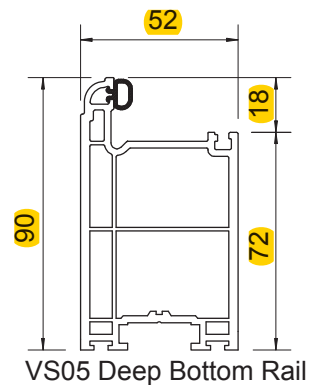

OUTER FRAME

Please Note:

Genesis frames are usually fitted behind brickwork (in check) which leaves approximately half of the frame (35mm) visible when installed.

CILLS

SASHES

INTERLOCK & SASH STOP

BEADS & ANCILLARIES

STANDARD CONFIGURATION (VERTICAL SECTION)

TYPICAL VERTICAL SLIDING WINDOW

SPECIFICATION

Small Top Sash
Standard Bottom Sash
Deep Bottom Rail Sash
Co-extruded 24mm Glazing Bead
Standard Cill
Thermal, Steel or Aluminium Reinforcing

STANDARD CONFIGURATION (HORIZONTAL SECTION)

TYPICAL VERTICAL SLIDING WINDOW

SPECIFICATION

Small Top Sash
Standard Bottom Sash
Co-extruded 24mm Glazing Bead
Thermal, Steel or Aluminium Reinforcing

OUTER FRAME