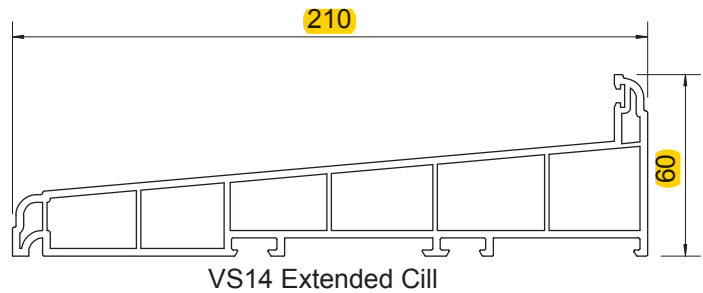

STANDARD CONFIGURATION (VERTICAL SECTION)

TYPICAL VERTICAL SLIDING WINDOW

SPECIFICATION

Small Top Sash
 Standard Bottom Sash
 Deep Bottom Rail Sash
 Co-extruded 24mm Glazing Bead
 Standard Cill
 Thermal, Steel or Aluminium Reinforcing

STANDARD CONFIGURATION (HORIZONTAL SECTION)

TYPICAL VERTICAL SLIDING WINDOW

SPECIFICATION

Small Top Sash
Standard Bottom Sash
Co-extruded 24mm Glazing Bead
Thermal, Steel or Aluminium Reinforcing

OUTER FRAME

Please Note:

Genesis frames are usually fitted behind brickwork (in check) which leaves approximately half of the frame (35mm) visible when installed.

CILLS

SASHES

INTERLOCK & SASH STOP

BEADS & ANCILLARIES