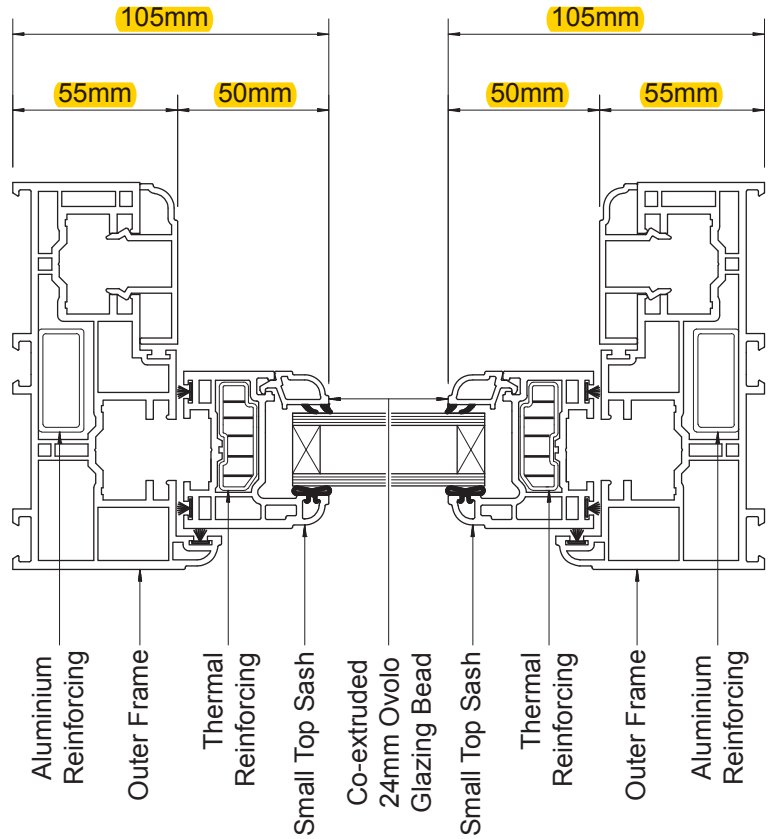

STANDARD CONFIGURATION (VERTICAL SECTION)

TYPICAL VERTICAL SLIDING WINDOW

SPECIFICATION

Small Top Sash
Standard Bottom Sash
Deep Bottom Rail Sash
Co-extruded 24mm Glazing Bead
Standard Cill
Thermal, Steel or Aluminium Reinforcing

STANDARD CONFIGURATION (HORIZONTAL SECTION)

TYPICAL VERTICAL SLIDING WINDOW

SPECIFICATION

Small Top Sash
Standard Bottom Sash
Co-extruded 24mm Glazing Bead
Thermal, Steel or Aluminium Reinforcing

OUTER FRAME