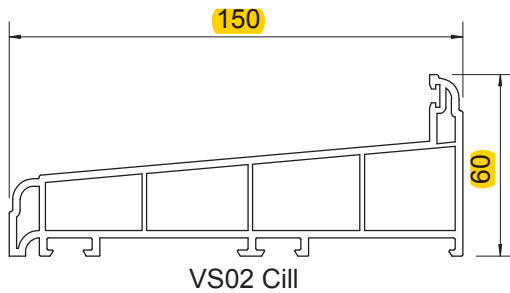

STANDARD CONFIGURATION (VERTICAL SECTION)

TYPICAL VERTICAL SLIDING WINDOW

SPECIFICATION

Small Top Sash
 Standard Bottom Sash
 Deep Bottom Rail Sash
 Co-extruded 24mm Glazing Bead
 Standard Cill
 Thermal, Steel or Aluminium Reinforcing

STANDARD CONFIGURATION (HORIZONTAL SECTION)

TYPICAL VERTICAL SLIDING WINDOW

SPECIFICATION

Small Top Sash
Standard Bottom Sash
Co-extruded 24mm Glazing Bead
Thermal, Steel or Aluminium Reinforcing

OUTER FRAME

Please Note:

Genesis frames are usually fitted behind brickwork (in check) which leaves approximately half of the frame (35mm) visible when installed.

CILLS

SASHES

INTERLOCK & SASH STOP

BEADS & ANCILLARIES