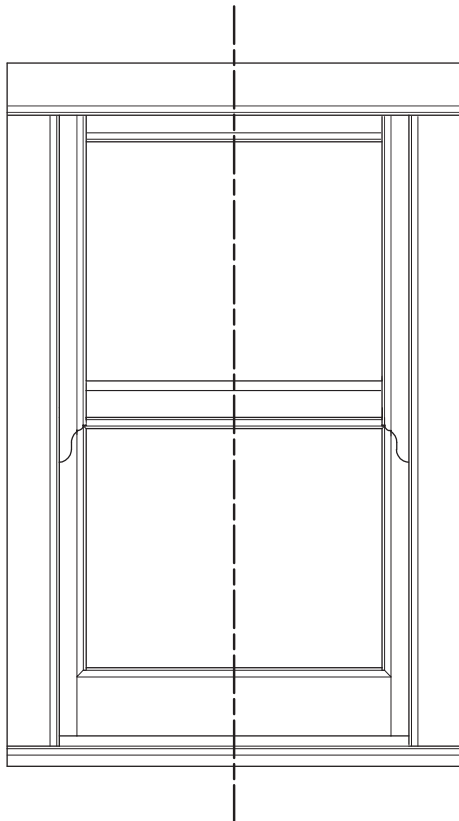

STANDARD CONFIGURATION (HORIZONTAL SECTION)

TYPICAL VERTICAL SLIDING WINDOW

SPECIFICATION

Small Top Sash
Standard Bottom Sash
Co-extruded 24mm Glazing Bead
Thermal, Steel or Aluminium Reinforcing

OUTER FRAME

Please Note:

Genesis frames are usually fitted behind brickwork (in check) which leaves approximately half of the frame (35mm) visible when installed.

CILLS

SASHES

INTERLOCK & SASH STOP

BEADS & ANCILLARIES

STANDARD CONFIGURATION (VERTICAL SECTION)

TYPICAL VERTICAL SLIDING WINDOW

SPECIFICATION

Small Top Sash
 Standard Bottom Sash
 Deep Bottom Rail Sash
 Co-extruded 24mm Glazing Bead
 Standard Cill
 Thermal, Steel or Aluminium Reinforcing

STANDARD CONFIGURATION (HORIZONTAL SECTION)

TYPICAL VERTICAL SLIDING WINDOW

SPECIFICATION

Small Top Sash
Standard Bottom Sash
Co-extruded 24mm Glazing Bead
Thermal, Steel or Aluminium Reinforcing

Genesis... The Sliding Sash Window