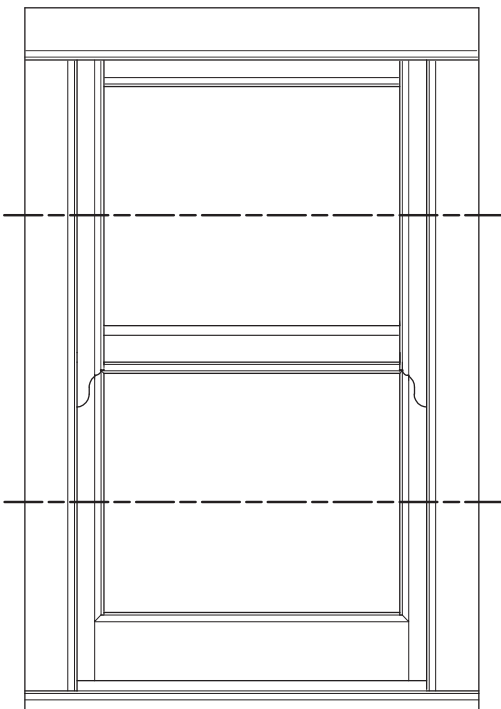

STANDARD CONFIGURATION (VERTICAL SECTION)

TYPICAL VERTICAL SLIDING WINDOW

SPECIFICATION

Small Top Sash
Standard Bottom Sash
Deep Bottom Rail Sash
Co-extruded 24mm Glazing Bead
Standard Cill
Thermal, Steel or Aluminium Reinforcing

STANDARD CONFIGURATION (HORIZONTAL SECTION)

TYPICAL VERTICAL SLIDING WINDOW

SPECIFICATION

Small Top Sash
Standard Bottom Sash
Co-extruded 24mm Glazing Bead
Thermal, Steel or Aluminium Reinforcing

OUTER FRAME