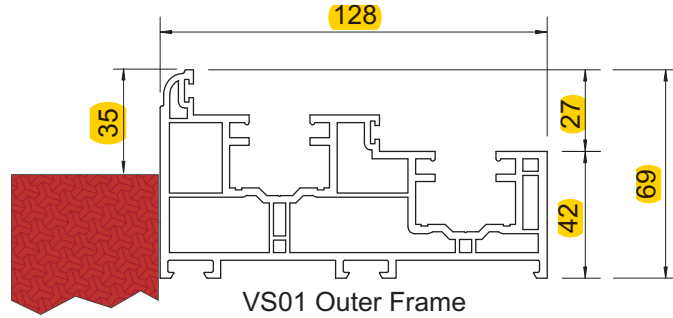

OUTER FRAME

Please Note:

Genesis frames are usually fitted behind brickwork (in check) which leaves approximately half of the frame (35mm) visible when installed.

CILLS

SASHES

INTERLOCK & SASH STOP

BEADS & ANCILLARIES

STANDARD CONFIGURATION (VERTICAL SECTION)

TYPICAL VERTICAL SLIDING WINDOW

SPECIFICATION

Small Top Sash
Standard Bottom Sash
Deep Bottom Rail Sash
Co-extruded 24mm Glazing Bead
Standard Cill
Thermal, Steel or Aluminium Reinforcing

STANDARD CONFIGURATION (HORIZONTAL SECTION)

TYPICAL VERTICAL SLIDING WINDOW

SPECIFICATION

Small Top Sash
Standard Bottom Sash
Co-extruded 24mm Glazing Bead
Thermal, Steel or Aluminium Reinforcing

OUTER FRAME