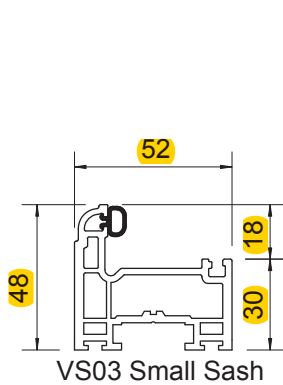

OUTER FRAME

Please Note:

Genesis frames are usually fitted behind brickwork (in check) which leaves approximately half of the frame (35mm) visible when installed.

CILLS

SASHES

INTERLOCK & SASH STOP

BEADS & ANCILLARIES

STANDARD CONFIGURATION (VERTICAL SECTION)

TYPICAL VERTICAL SLIDING WINDOW

SPECIFICATION

Small Top Sash
Standard Bottom Sash
Deep Bottom Rail Sash
Co-extruded 24mm Glazing Bead
Standard Cill
Thermal, Steel or Aluminium Reinforcing