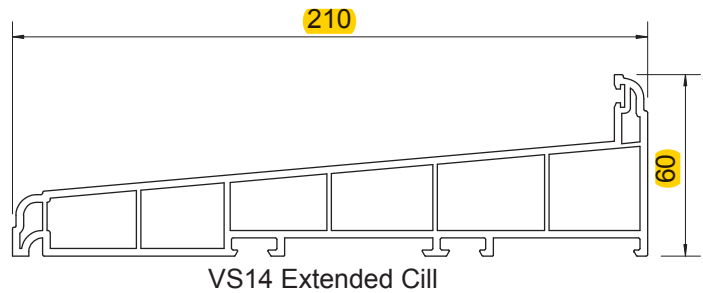

OUTER FRAME

Please Note:

Genesis frames are usually fitted behind brickwork (in check) which leaves approximately half of the frame (35mm) visible when installed.

CILLS

SASHES

INTERLOCK & SASH STOP

BEADS & ANCILLARIES

STANDARD CONFIGURATION (VERTICAL SECTION)

TYPICAL VERTICAL SLIDING WINDOW

SPECIFICATION

Small Top Sash
Standard Bottom Sash
Deep Bottom Rail Sash
Co-extruded 24mm Glazing Bead
Standard Cill
Thermal, Steel or Aluminium Reinforcing

STANDARD CONFIGURATION (HORIZONTAL SECTION)

TYPICAL VERTICAL SLIDING WINDOW

SPECIFICATION

Small Top Sash
Standard Bottom Sash
Co-extruded 24mm Glazing Bead
Thermal, Steel or Aluminium Reinforcing

OUTER FRAME