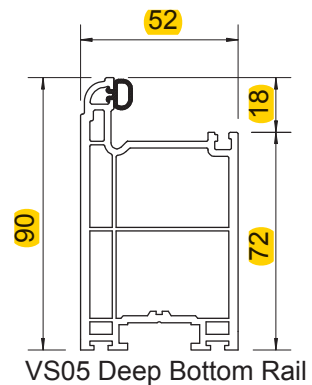

SASHES

INTERLOCK & SASH STOP

BEADS & ANCILLARIES