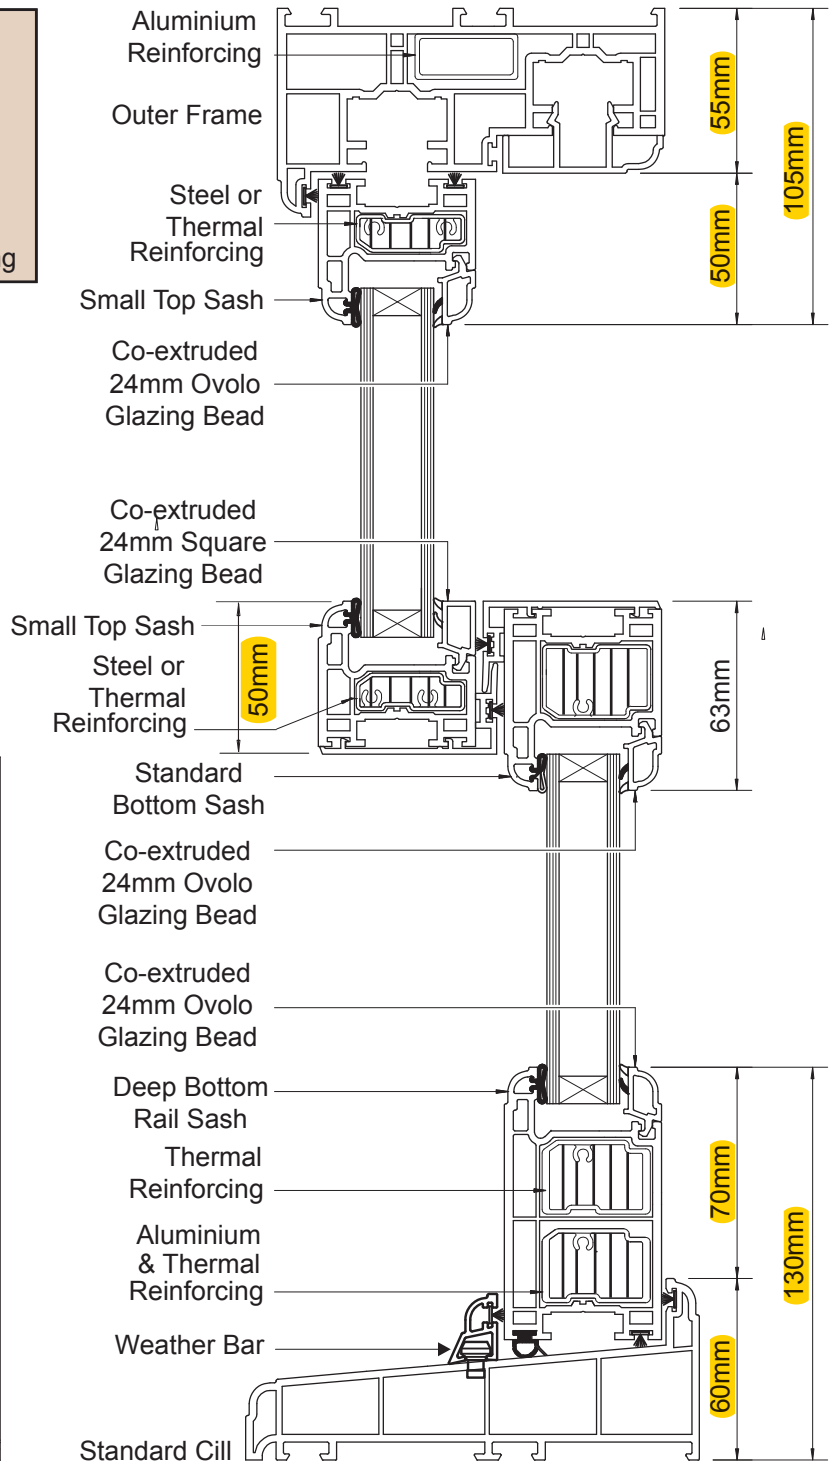

STANDARD CONFIGURATION (HORIZONTAL SECTION)

TYPICAL VERTICAL SLIDING WINDOW

SPECIFICATION

Small Top Sash
Standard Bottom Sash
Co-extruded 24mm Glazing Bead
Thermal, Steel or Aluminium Reinforcing

OUTER FRAME

Please Note:

Genesis frames are usually fitted behind brickwork (in check) which leaves approximately half of the frame (35mm) visible when installed.

CILLS

SASHES

INTERLOCK & SASH STOP

BEADS & ANCILLARIES

STANDARD CONFIGURATION (VERTICAL SECTION)

TYPICAL VERTICAL SLIDING WINDOW

SPECIFICATION

Small Top Sash
 Standard Bottom Sash
 Deep Bottom Rail Sash
 Co-extruded 24mm Glazing Bead
 Standard Cill
 Thermal, Steel or Aluminium Reinforcing