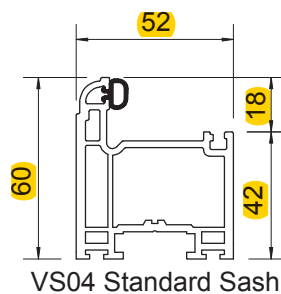

STANDARD CONFIGURATION (HORIZONTAL SECTION)

TYPICAL VERTICAL SLIDING WINDOW

SPECIFICATION

Small Top Sash
Standard Bottom Sash
Co-extruded 24mm Glazing Bead
Thermal, Steel or Aluminium Reinforcing

OUTER FRAME

Please Note:

Genesis frames are usually fitted behind brickwork (in check) which leaves approximately half of the frame (35mm) visible when installed.

CILLS

SASHES

INTERLOCK & SASH STOP

BEADS & ANCILLARIES

STANDARD CONFIGURATION (VERTICAL SECTION)

TYPICAL VERTICAL SLIDING WINDOW

SPECIFICATION

Small Top Sash
 Standard Bottom Sash
 Deep Bottom Rail Sash
 Co-extruded 24mm Glazing Bead
 Standard Cill
 Thermal, Steel or Aluminium Reinforcing

STANDARD CONFIGURATION (HORIZONTAL SECTION)

TYPICAL VERTICAL SLIDING WINDOW

SPECIFICATION

Small Top Sash
Standard Bottom Sash
Co-extruded 24mm Glazing Bead
Thermal, Steel or Aluminium Reinforcing

Genesis... The Sliding Sash Window