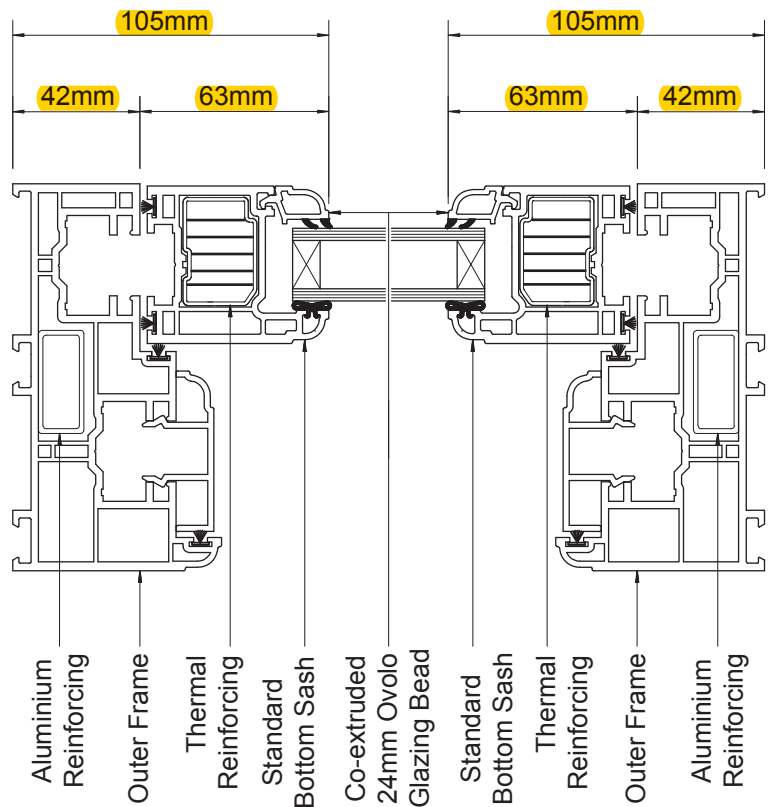

STANDARD CONFIGURATION (VERTICAL SECTION)

TYPICAL VERTICAL SLIDING WINDOW

SPECIFICATION

Small Top Sash
Standard Bottom Sash
Deep Bottom Rail Sash
Co-extruded 24mm Glazing Bead
Standard Cill
Thermal, Steel or Aluminium Reinforcing

STANDARD CONFIGURATION (HORIZONTAL SECTION)

TYPICAL VERTICAL SLIDING WINDOW

SPECIFICATION

Small Top Sash
Standard Bottom Sash
Co-extruded 24mm Glazing Bead
Thermal, Steel or Aluminium Reinforcing

OUTER FRAME