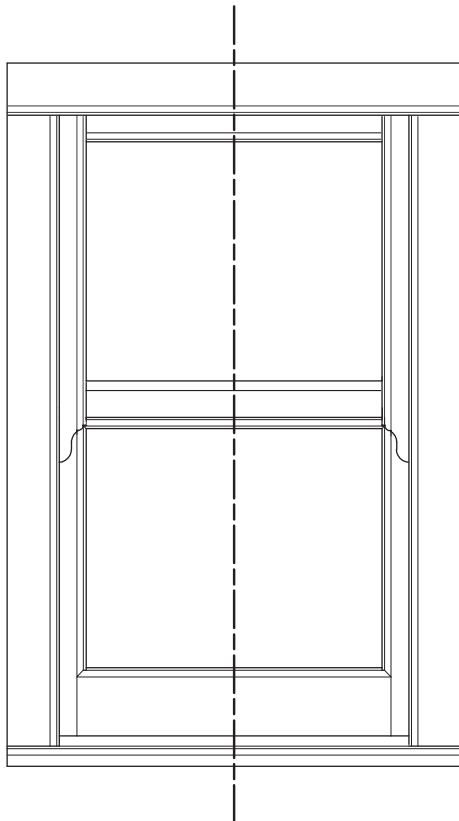

OUTER FRAME

Please Note:

Genesis frames are usually fitted behind brickwork (in check) which leaves approximately half of the frame (35mm) visible when installed.

CILLS

SASHES

INTERLOCK & SASH STOP

BEADS & ANCILLARIES

STANDARD CONFIGURATION (VERTICAL SECTION)

TYPICAL VERTICAL SLIDING WINDOW

SPECIFICATION

Small Top Sash
Standard Bottom Sash
Deep Bottom Rail Sash
Co-extruded 24mm Glazing Bead
Standard Cill
Thermal, Steel or Aluminium Reinforcing

STANDARD CONFIGURATION (HORIZONTAL SECTION)

TYPICAL VERTICAL SLIDING WINDOW

SPECIFICATION

Small Top Sash
Standard Bottom Sash
Co-extruded 24mm Glazing Bead
Thermal, Steel or Aluminium Reinforcing

OUTER FRAME