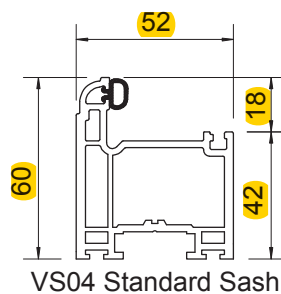

OUTER FRAME

Please Note:

Genesis frames are usually fitted behind brickwork (in check) which leaves approximately half of the frame (35mm) visible when installed.

CILLS

SASHES

INTERLOCK & SASH STOP

BEADS & ANCILLARIES

STANDARD CONFIGURATION (VERTICAL SECTION)

TYPICAL VERTICAL SLIDING WINDOW

SPECIFICATION

Small Top Sash
Standard Bottom Sash
Deep Bottom Rail Sash
Co-extruded 24mm Glazing Bead
Standard Cill
Thermal, Steel or Aluminium Reinforcing

STANDARD CONFIGURATION (HORIZONTAL SECTION)

TYPICAL VERTICAL SLIDING WINDOW

SPECIFICATION

Small Top Sash
Standard Bottom Sash
Co-extruded 24mm Glazing Bead
Thermal, Steel or Aluminium Reinforcing

OUTER FRAME