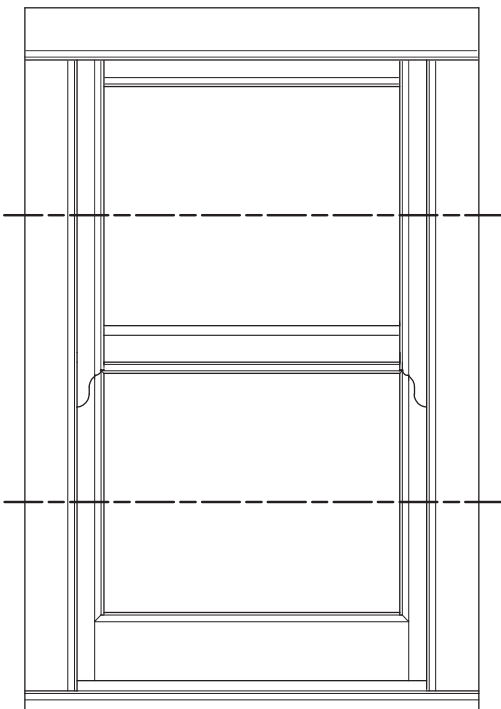

STANDARD CONFIGURATION (HORIZONTAL SECTION)

TYPICAL VERTICAL SLIDING WINDOW

SPECIFICATION

Small Top Sash
Standard Bottom Sash
Co-extruded 24mm Glazing Bead
Thermal, Steel or Aluminium Reinforcing

OUTER FRAME

STANDARD CONFIGURATION (VERTICAL SECTION)

TYPICAL VERTICAL SLIDING WINDOW

SPECIFICATION

Small Top Sash
 Standard Bottom Sash
 Deep Bottom Rail Sash
 Co-extruded 24mm Glazing Bead
 Standard Cill
 Thermal, Steel or Aluminium Reinforcing

STANDARD CONFIGURATION (HORIZONTAL SECTION)

TYPICAL VERTICAL SLIDING WINDOW

SPECIFICATION

Small Top Sash
Standard Bottom Sash
Co-extruded 24mm Glazing Bead
Thermal, Steel or Aluminium Reinforcing

Genesis... The Sliding Sash Window