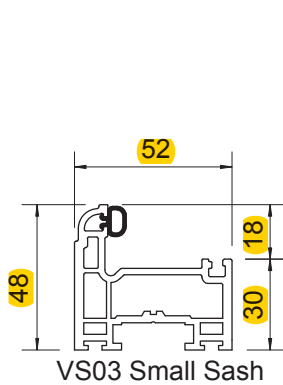

STANDARD CONFIGURATION (HORIZONTAL SECTION)

TYPICAL VERTICAL SLIDING WINDOW

SPECIFICATION

Small Top Sash
Standard Bottom Sash
Co-extruded 24mm Glazing Bead
Thermal, Steel or Aluminium Reinforcing

OUTER FRAME

Please Note:

Genesis frames are usually fitted behind brickwork (in check) which leaves approximately half of the frame (35mm) visible when installed.

CILLS

SASHES

INTERLOCK & SASH STOP

BEADS & ANCILLARIES

STANDARD CONFIGURATION (VERTICAL SECTION)

TYPICAL VERTICAL SLIDING WINDOW

SPECIFICATION

Small Top Sash
 Standard Bottom Sash
 Deep Bottom Rail Sash
 Co-extruded 24mm Glazing Bead
 Standard Cill
 Thermal, Steel or Aluminium Reinforcing