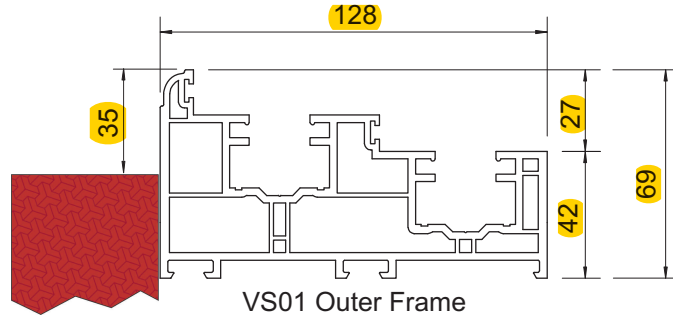

STANDARD CONFIGURATION (VERTICAL SECTION)

TYPICAL VERTICAL SLIDING WINDOW

SPECIFICATION

Small Top Sash
Standard Bottom Sash
Deep Bottom Rail Sash
Co-extruded 24mm Glazing Bead
Standard Cill
Thermal, Steel or Aluminium Reinforcing

STANDARD CONFIGURATION (HORIZONTAL SECTION)

TYPICAL VERTICAL SLIDING WINDOW

SPECIFICATION

Small Top Sash
Standard Bottom Sash
Co-extruded 24mm Glazing Bead
Thermal, Steel or Aluminium Reinforcing

OUTER FRAME

Please Note:

Genesis frames are usually fitted behind brickwork (in check) which leaves approximately half of the frame (35mm) visible when installed.

CILLS

SASHES

INTERLOCK & SASH STOP

BEADS & ANCILLARIES