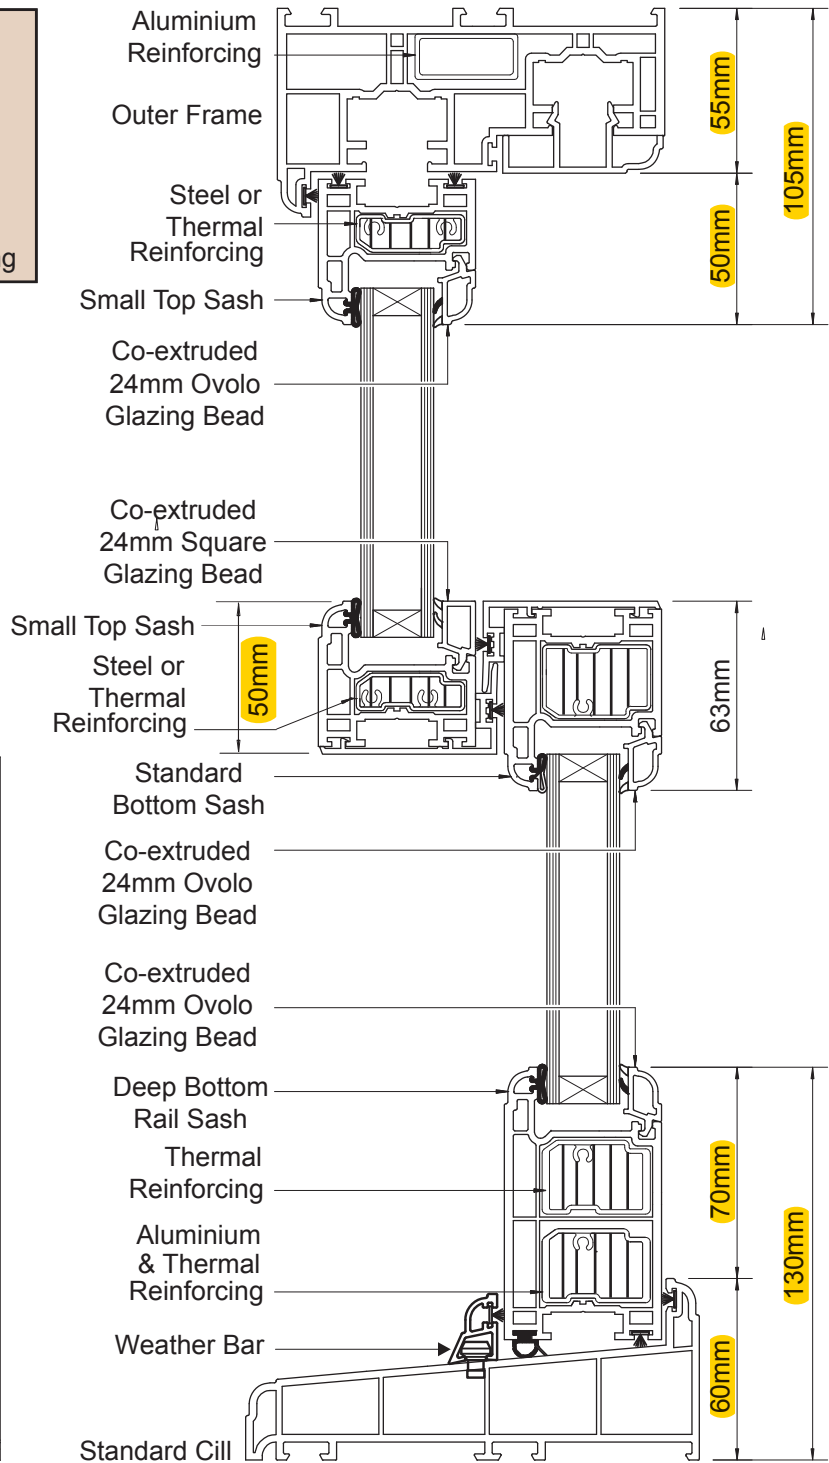

OUTER FRAME

Please Note:

Genesis frames are usually fitted behind brickwork (in check) which leaves approximately half of the frame (35mm) visible when installed.

CILLS

SASHES

INTERLOCK & SASH STOP

BEADS & ANCILLARIES

STANDARD CONFIGURATION (VERTICAL SECTION)

TYPICAL VERTICAL SLIDING WINDOW

SPECIFICATION

Small Top Sash
Standard Bottom Sash
Deep Bottom Rail Sash
Co-extruded 24mm Glazing Bead
Standard Cill
Thermal, Steel or Aluminium Reinforcing