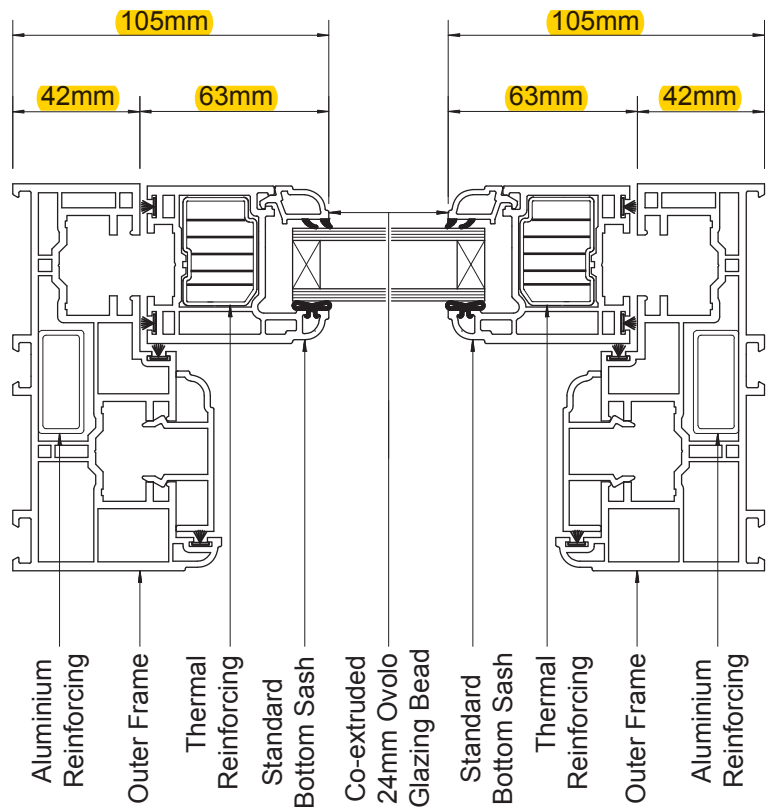

STANDARD CONFIGURATION (HORIZONTAL SECTION)

TYPICAL VERTICAL SLIDING WINDOW

SPECIFICATION

Small Top Sash
Standard Bottom Sash
Co-extruded 24mm Glazing Bead
Thermal, Steel or Aluminium Reinforcing

OUTER FRAME

STANDARD CONFIGURATION (VERTICAL SECTION)

TYPICAL VERTICAL SLIDING WINDOW

SPECIFICATION

Small Top Sash
 Standard Bottom Sash
 Deep Bottom Rail Sash
 Co-extruded 24mm Glazing Bead
 Standard Cill
 Thermal, Steel or Aluminium Reinforcing

STANDARD CONFIGURATION (HORIZONTAL SECTION)

TYPICAL VERTICAL SLIDING WINDOW

SPECIFICATION

Small Top Sash
Standard Bottom Sash
Co-extruded 24mm Glazing Bead
Thermal, Steel or Aluminium Reinforcing

Genesis... The Sliding Sash Window