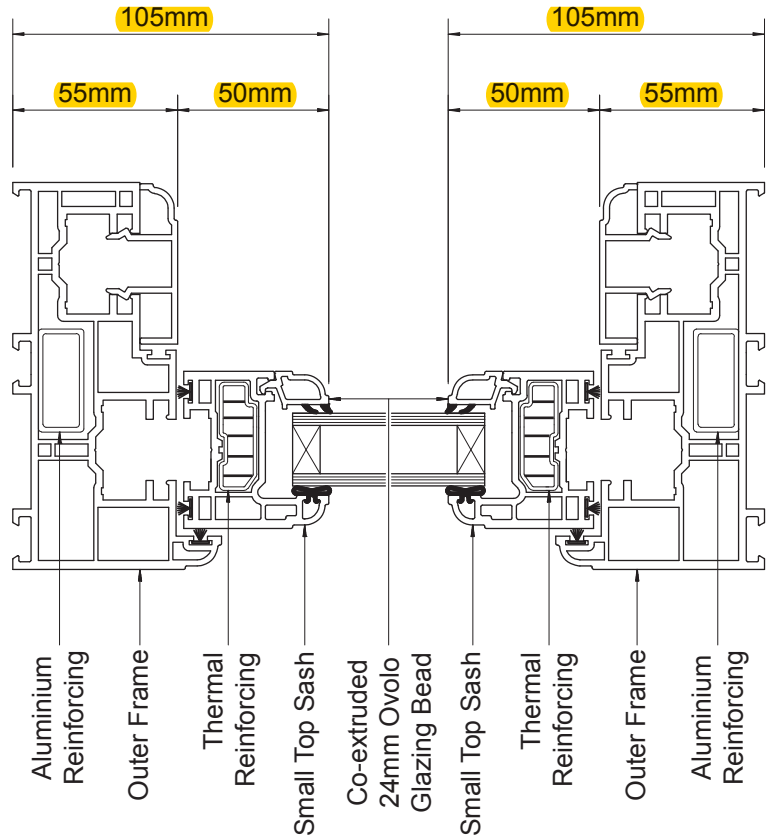

STANDARD CONFIGURATION (HORIZONTAL SECTION)

TYPICAL VERTICAL SLIDING WINDOW

SPECIFICATION

Small Top Sash
Standard Bottom Sash
Co-extruded 24mm Glazing Bead
Thermal, Steel or Aluminium Reinforcing

OUTER FRAME

STANDARD CONFIGURATION (VERTICAL SECTION)

TYPICAL VERTICAL SLIDING WINDOW

SPECIFICATION

Small Top Sash
 Standard Bottom Sash
 Deep Bottom Rail Sash
 Co-extruded 24mm Glazing Bead
 Standard Cill
 Thermal, Steel or Aluminium Reinforcing

STANDARD CONFIGURATION (HORIZONTAL SECTION)

TYPICAL VERTICAL SLIDING WINDOW

SPECIFICATION

Small Top Sash
Standard Bottom Sash
Co-extruded 24mm Glazing Bead
Thermal, Steel or Aluminium Reinforcing

Genesis... The Sliding Sash Window