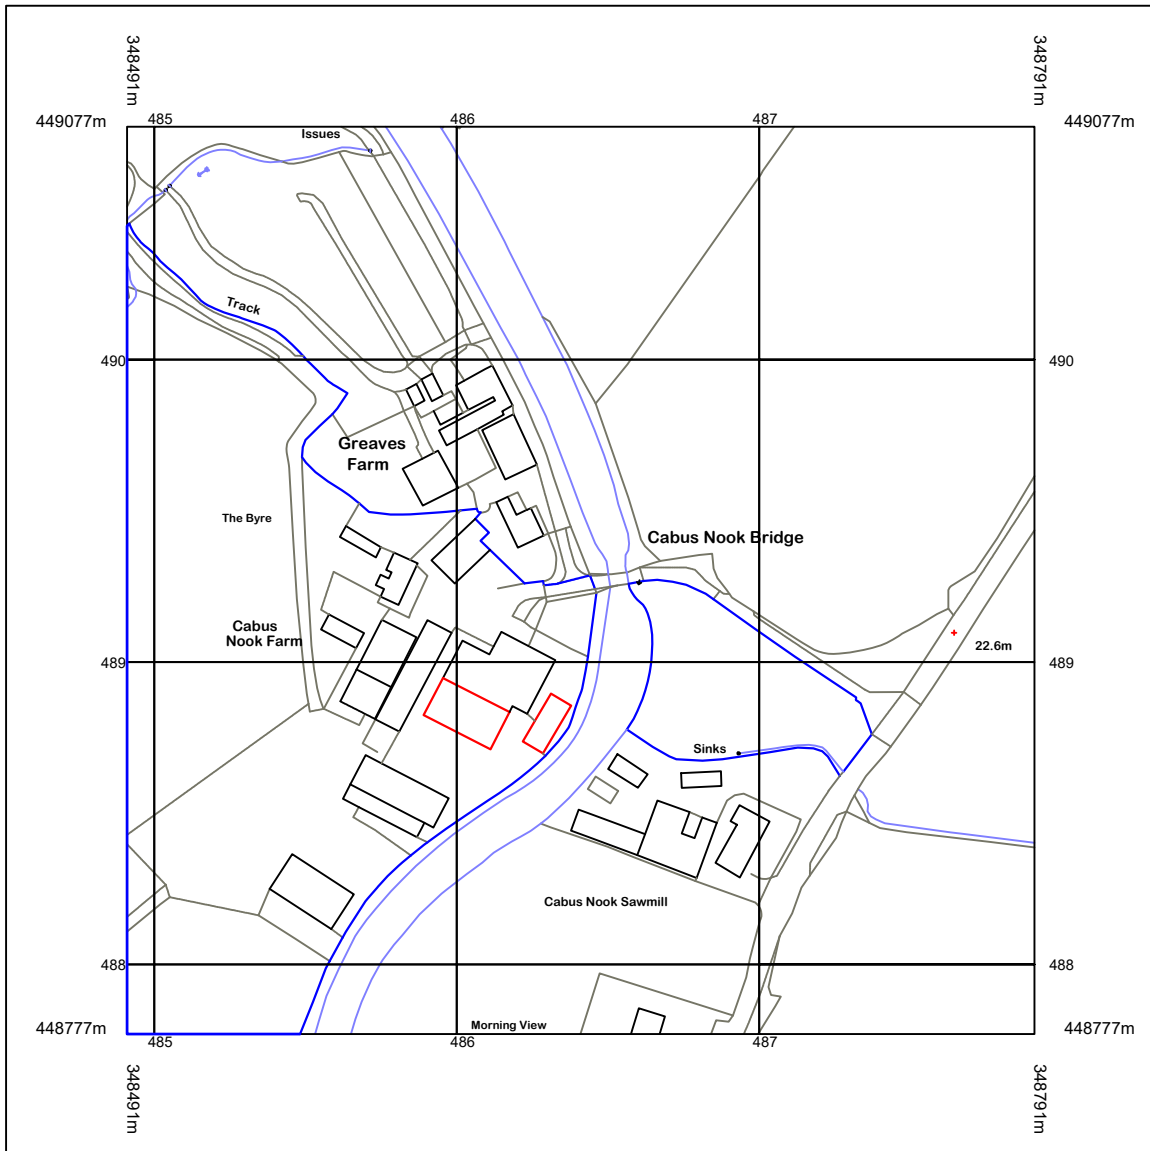

# Stanfords VectorMap

SCALE 1:2500

CLIENT: MR C RABY

**PROJECT ; CHANGE OF USE OF TWO  
AGRICULTURAL BUILDINGS TO B8 USE  
( PART RETROSPECTIVE)  
LOCATION: CABUS NOOK FARM, CABUS,  
GARSTANG, PRESTON PR3 1AA**

© Crown copyright and database rights 2020 OS 100035409

Reproduction in whole or in part is prohibited  
without the permission of Ordnance Survey.