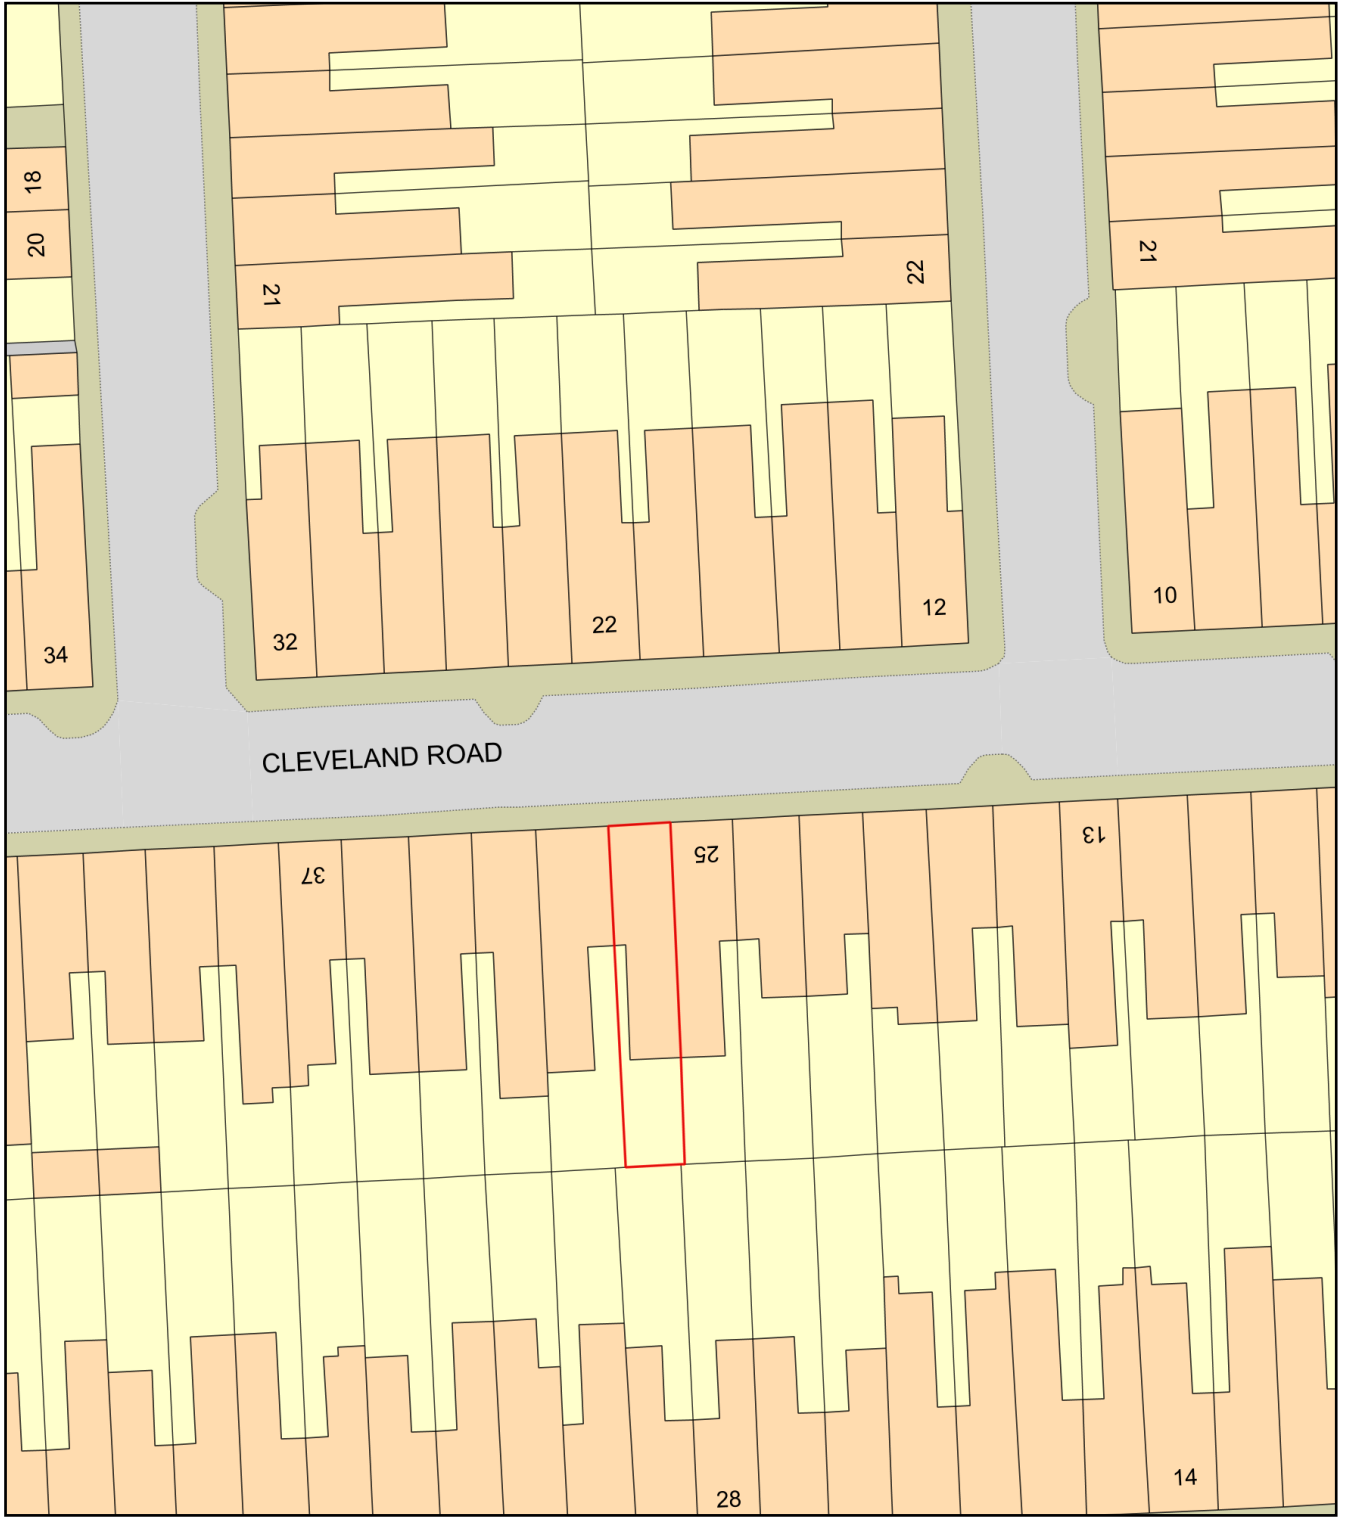

27 Cleveland Road

Plan Produced for: 27 Cleveland Road
Date Produced: 23 Oct 2020
Plan Reference Number: TQRQM20297130142824
Scale: 1:500 @ A4