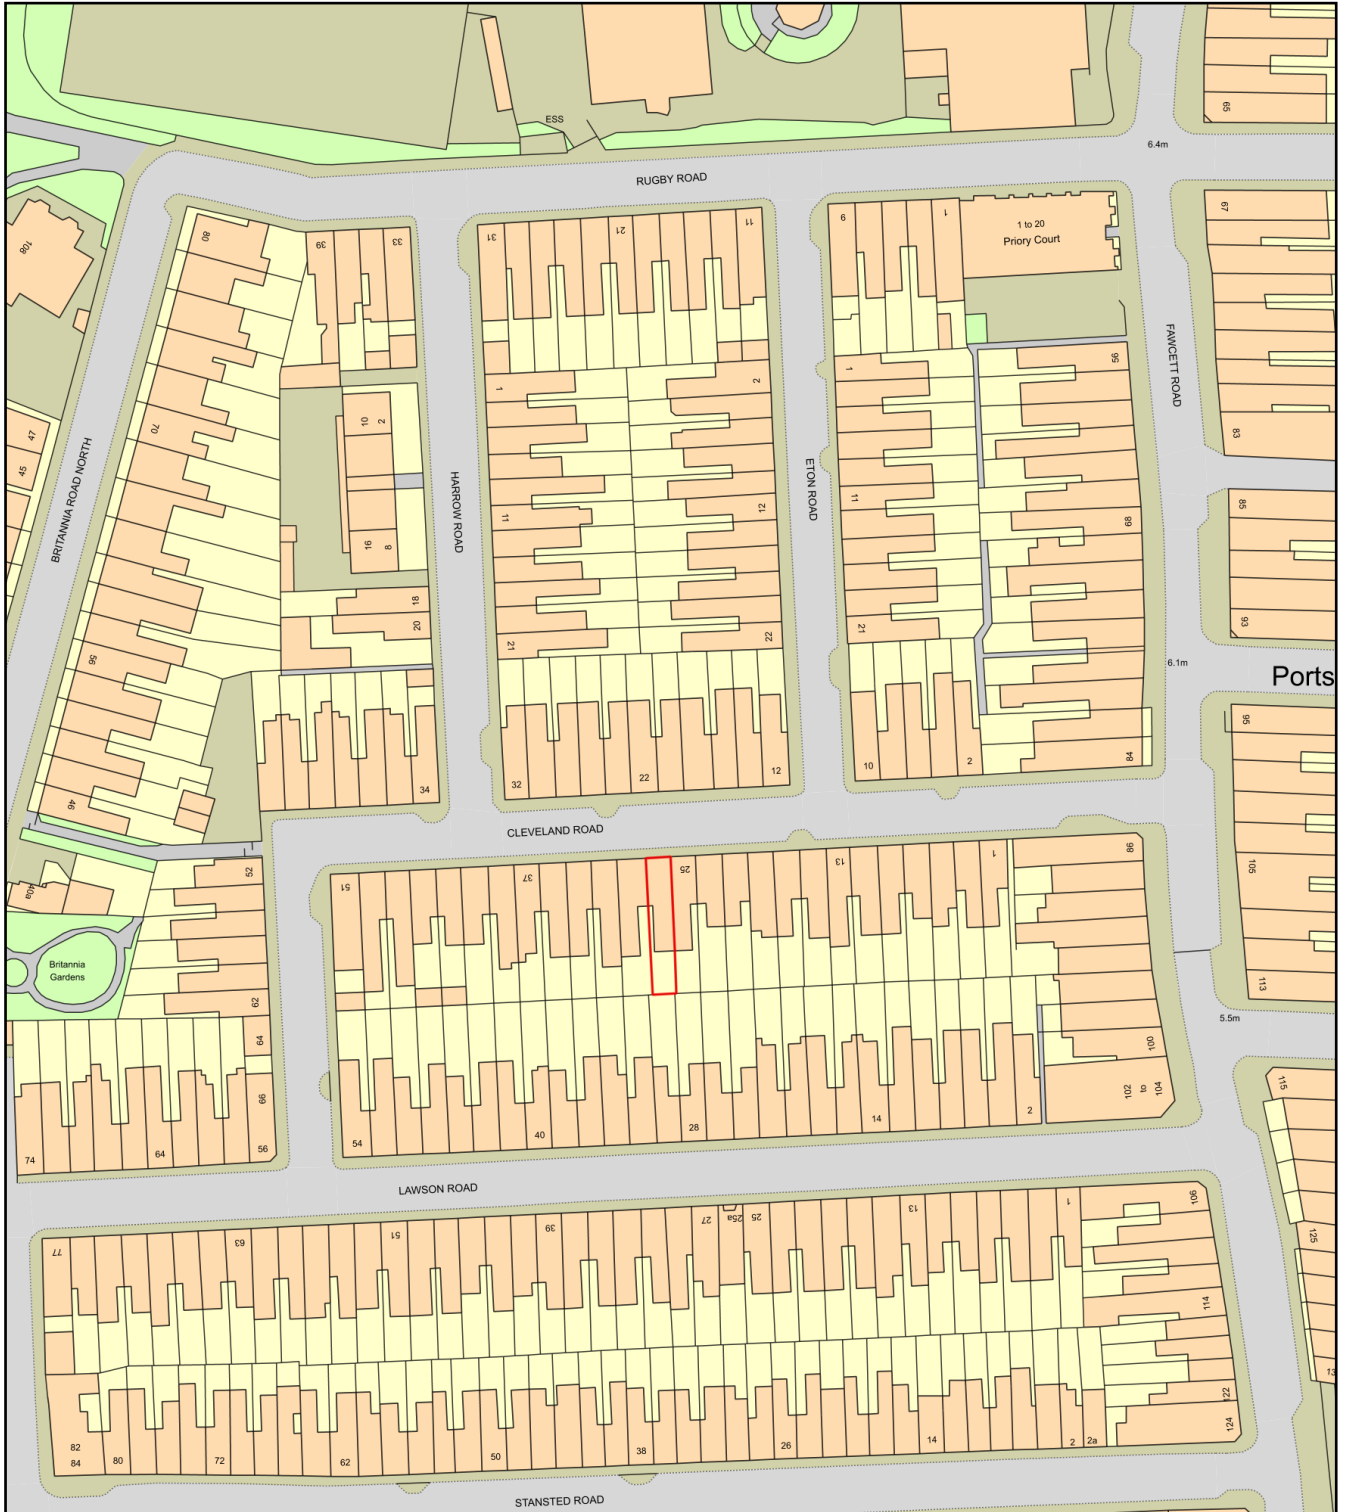

27 Cleveland Road

Plan Produced for: 27 Cleveland Road

Date Produced: 23 Oct 2020

Plan Reference Number: TQRQM20297130304542

Scale: 1:1250 @ A4