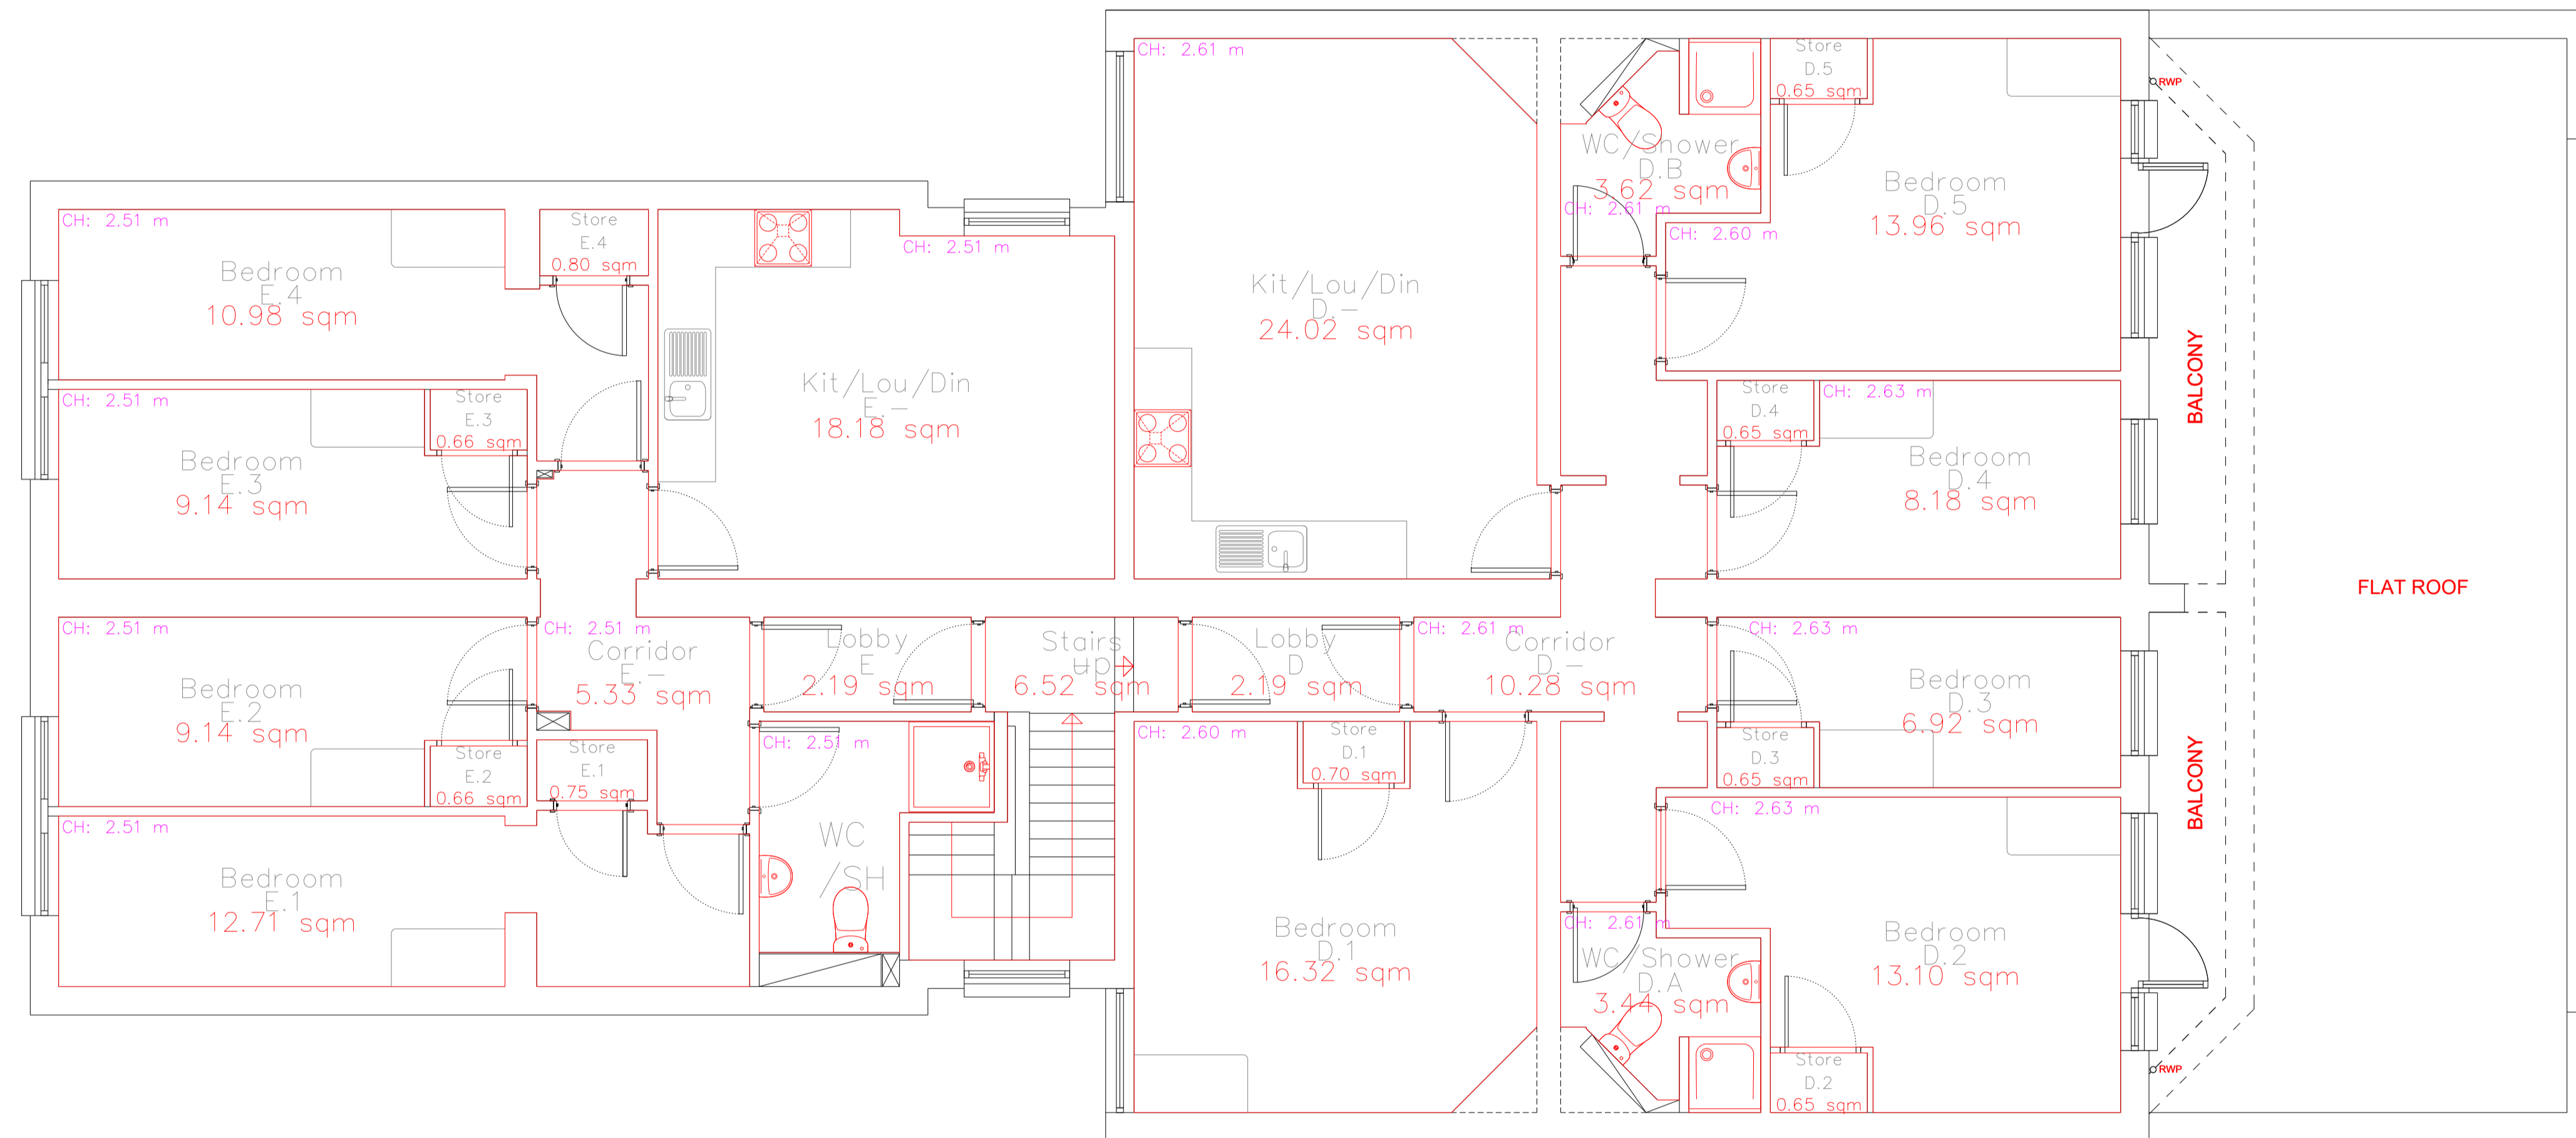

Created by:

Churchill Court, Palmerston Road
Bournemouth, Dorset BH1 4HN
Tel: 01202 443300 Fax: 01202 443301
Web: www.topscan.co.uk Email: info@topscan.co.uk

Client:

Portsmouth City Council
Civic Offices
Guildhall Square
PO1 2AL

Drawing Title:

Elm Grove Library
First Floor

Date:

01/12/2020

Scale:

1:50

Status:

AS BUILT

Size:

A1