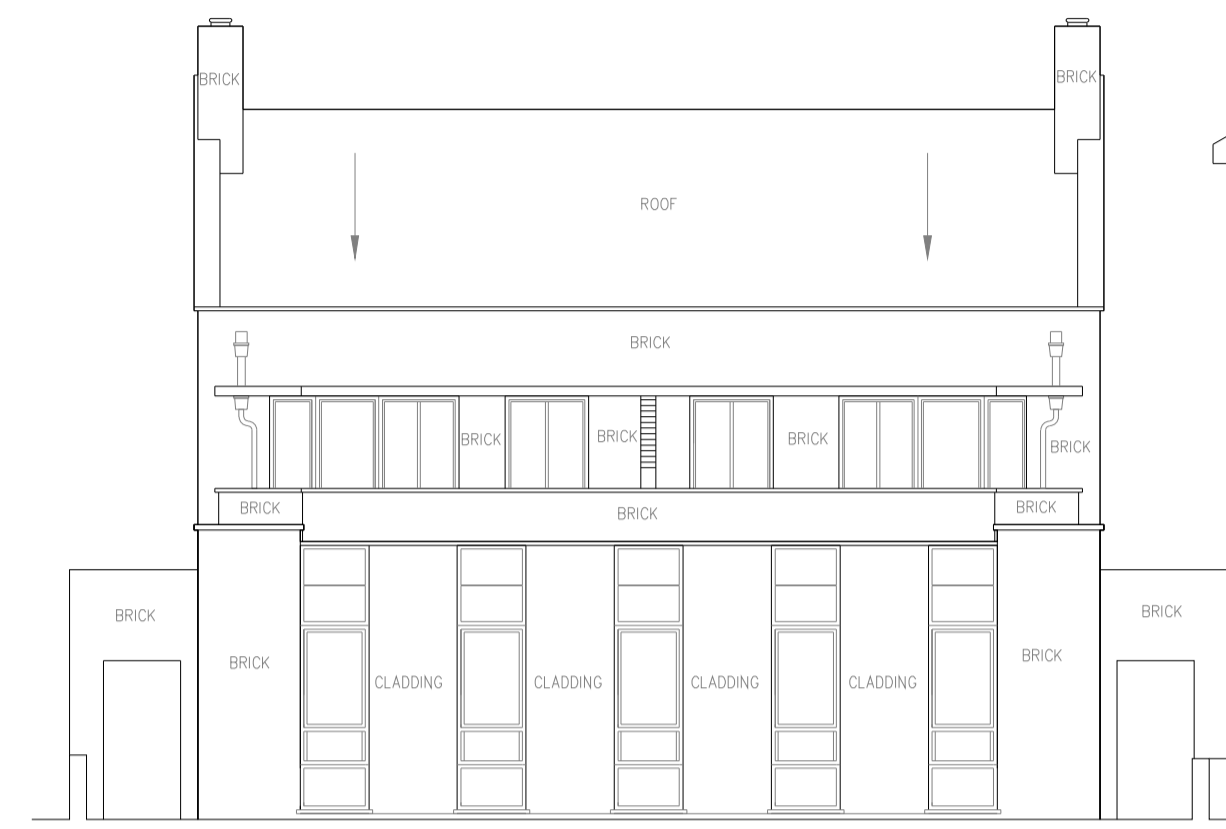

ELEVATION C (South)

Local Datum 0.00m