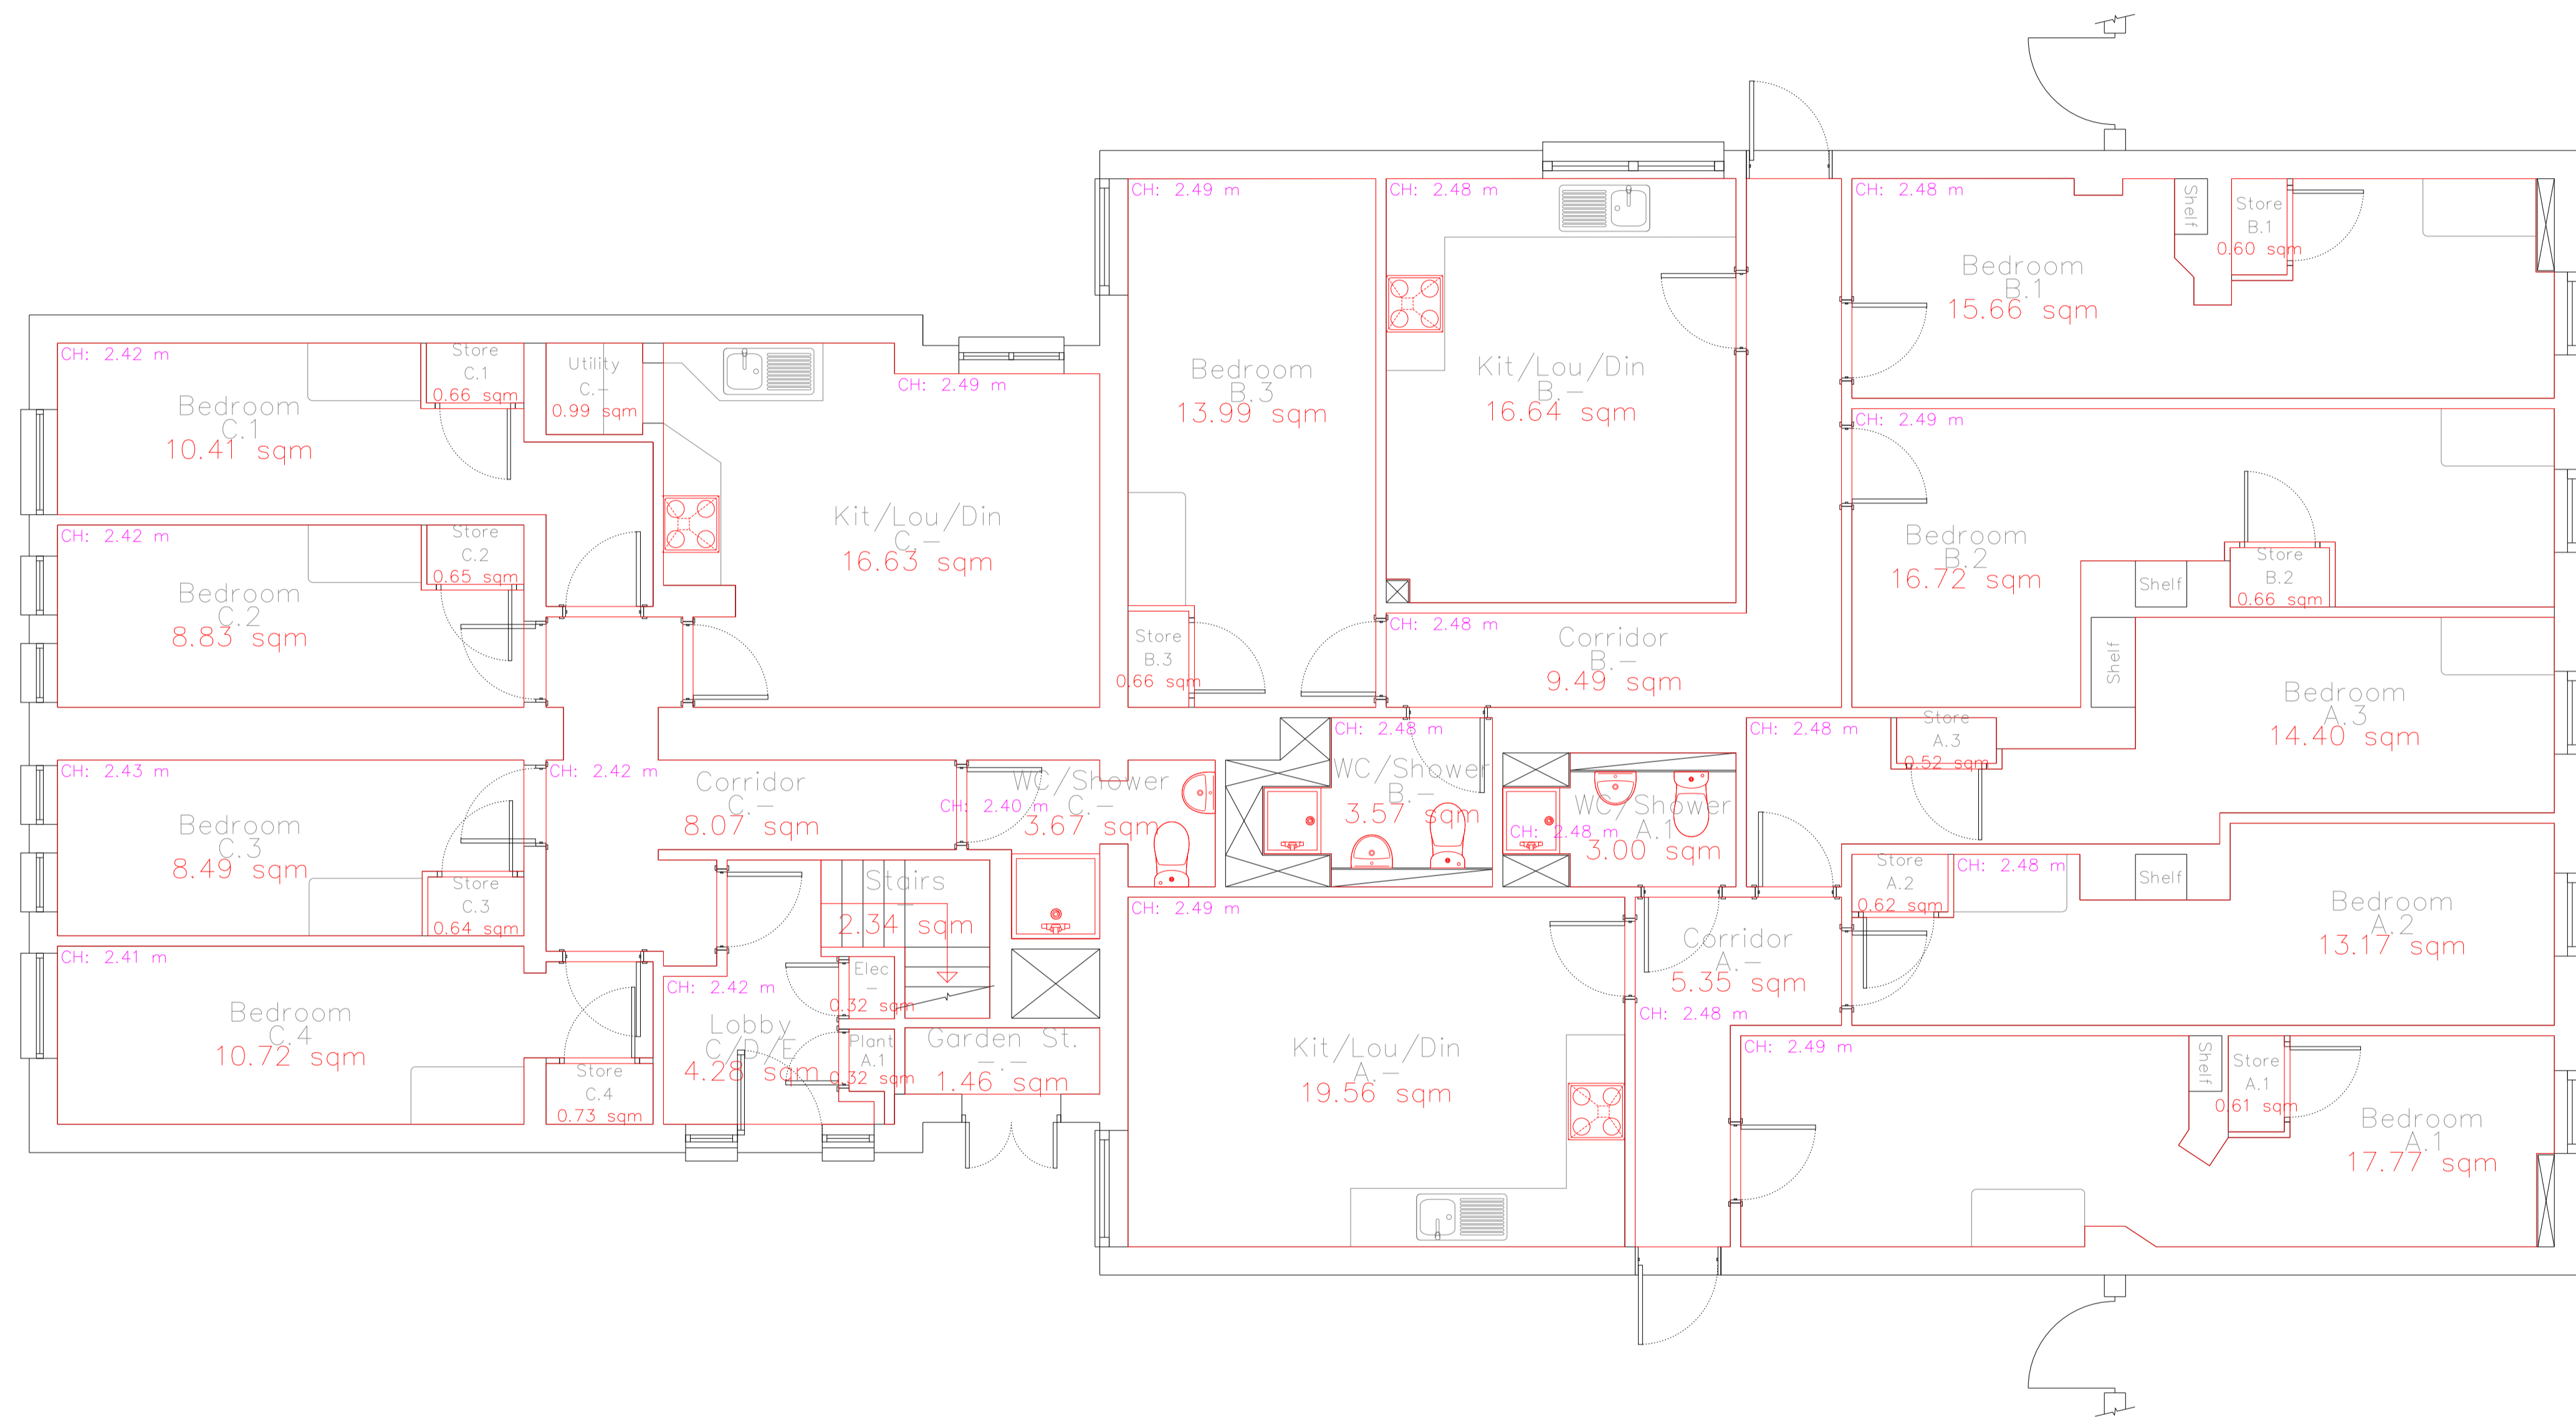

Created by:			
Churchill Court, Palmerston Road Bournemouth, Dorset BH1 4HN Tel: 01202 443300 Fax: 01202 443301 Web: www.topscan.co.uk Email: info@topscan.co.uk			
Client:		Portsmouth City Council Civic Offices Guildhall Square PO1 2AL	
Drawing Title:		Elm Grove Library Ground Floor	
Date:	01/12/2020	Scale:	1:50
Status:	AS BUILT	Size:	A1