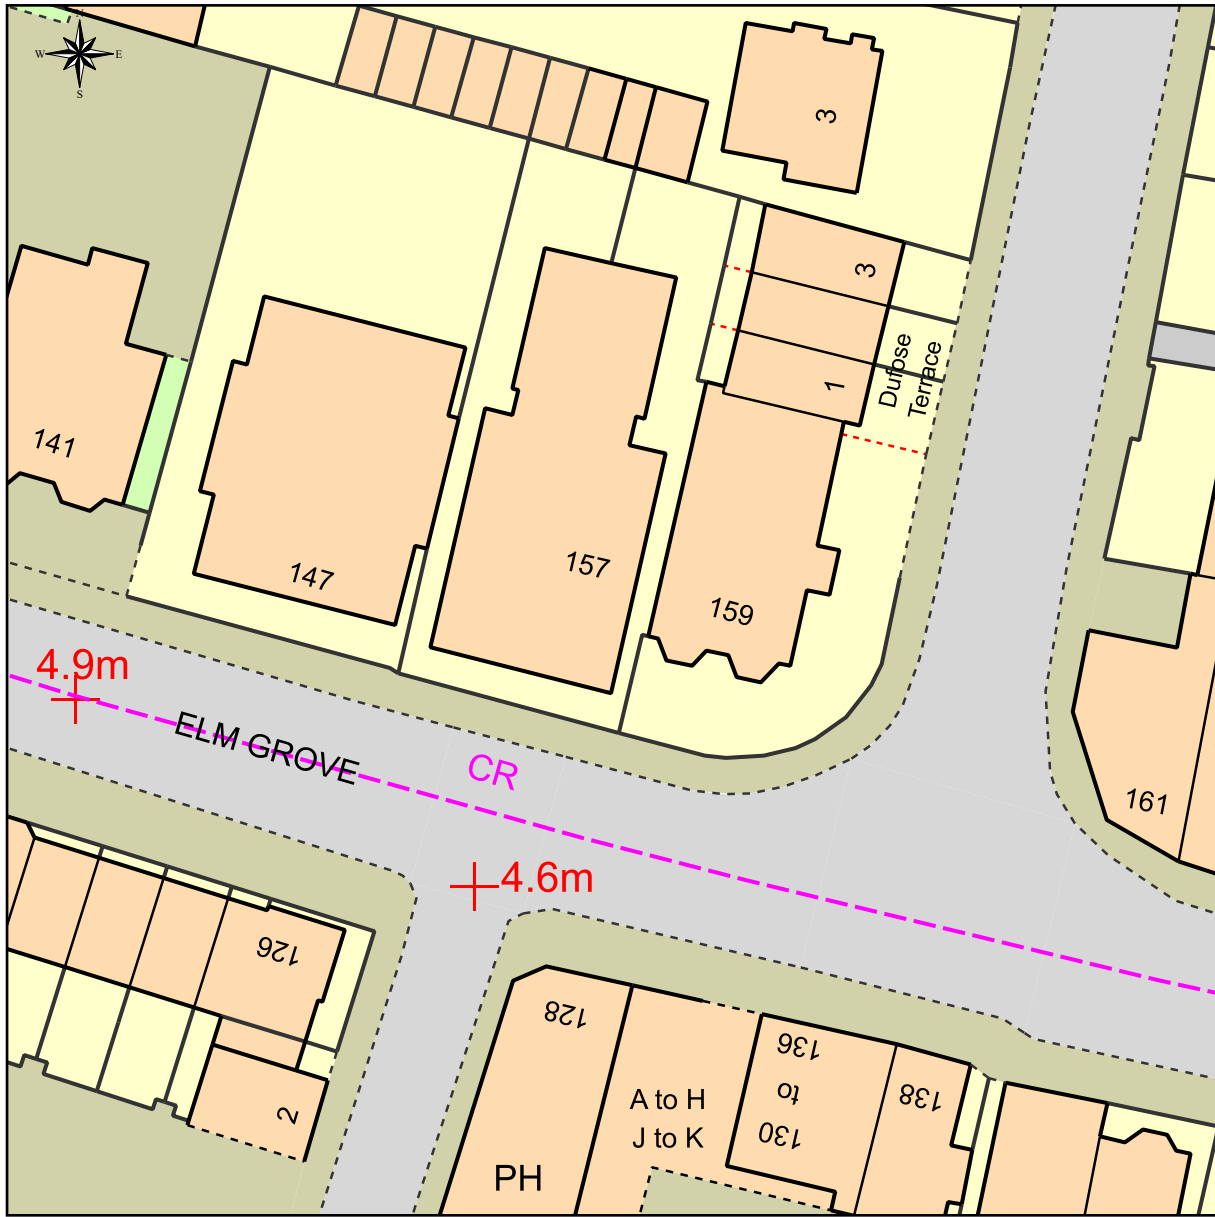

The Elm Grove Library, 155-157 Elm Grove, Portsmouth PO5 1LJ

This Plan includes the following Licensed Data: OS MasterMap Colour PDF Site Plan/Block Plan by the Ordnance Survey National Geographic Database and incorporating surveyed revision available at the date of production. Reproduction in whole or in part is prohibited without the prior permission of Ordnance Survey. The representation of a road, track or path is no evidence of a right of way. The representation of features, as lines is no evidence of a property boundary. © Crown copyright and database rights, 2020. Ordnance Survey 0100031673

0m 5m 10m 15m 20m 25m 30m 35m 40m

Scale: 1:500, paper size: A4

AH/200089A/001

Block Plan

OS Licence 100051496

September 2020

www.mangoplanning.com