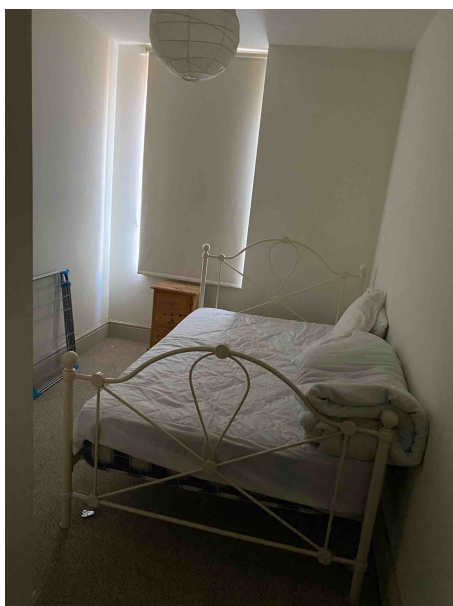

Ref	Photo	Comments
1		
2		
3		

4	 A photograph showing a white urinal in a room. To the left is a white desk. On the wall to the right is a white cabinet with a door that is slightly ajar, revealing some items inside. The floor is covered with a patterned carpet.	
5	 A photograph of a bathroom. The walls are painted a bright blue. There is a white sink on the left, a shower area with a glass door in the center, and a white bathtub on the right. A person's legs and feet are visible on the left side of the frame. The floor is covered with a dark, patterned carpet.	
6	 A photograph of a bedroom. There is a bed with a blue and white patterned coverlet. Next to the bed is a small wooden chest of drawers. On the wall to the right is a white radiator. The floor is covered with a light-colored carpet.	

7		
8		
9		

10		
11		
12		

13

14

15

16	 A close-up photograph of a shower area. A glass shower door with a silver handle is partially open, revealing a white toilet in the background. The walls are painted a vibrant teal color, and the floor is covered in dark grey square tiles.	
17	 A photograph of a shower area. The walls are covered in dark grey or black square tiles. A white shower tray is visible at the bottom. A glass shower door is on the right side. The teal wall from the previous image is visible on the left.	
18	 A photograph of a small bathroom. The walls are painted a vibrant teal color. A white toilet is on the right, and a white pedestal sink is on the left. A dark grey square tile floor is visible. A circular mirror is mounted on the wall above the sink.	