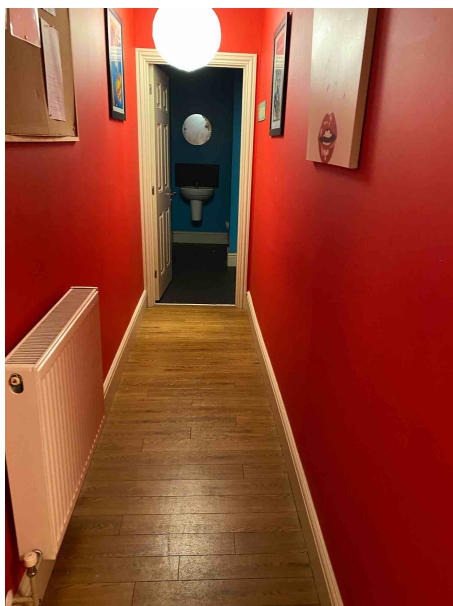

Ref	Photo	Comments
1		
2		
3		

4	 A photograph showing a white urinal in a room. To the left is a white desk. On the wall to the right is a white cabinet with a door that is slightly ajar, revealing some items inside. The floor is covered with a patterned carpet.	
5	 A photograph of a bathroom. The walls are painted a bright blue. There is a white sink on the left, a shower area with a glass door in the center, and a white bathtub on the right. A person's legs and feet are visible on the left side of the frame. The floor is covered with a dark, patterned carpet.	
6	 A photograph of a bedroom. There is a bed with a blue and white patterned coverlet. Next to the bed is a small wooden chest of drawers. On the wall to the right is a white radiator. The floor is covered with a light-colored carpet.	

7		
8		
9		

10		
11		
12		

13

14

15

16	 A close-up photograph of a shower area. A glass shower door with a silver handle is partially open, revealing a white toilet in the background. The walls are painted a vibrant teal color, and the floor is covered in dark grey square tiles.	
17	 A photograph of a shower area. The walls are covered in dark grey or black square tiles. A white shower tray is visible at the bottom. A glass shower door is on the right side. The teal wall from the previous image is visible on the left.	
18	 A photograph of a small bathroom. The walls are painted a vibrant teal color. A white toilet is on the right, and a white pedestal sink is on the left. A dark grey square tile floor is visible. A circular mirror is mounted on the wall above the sink.	