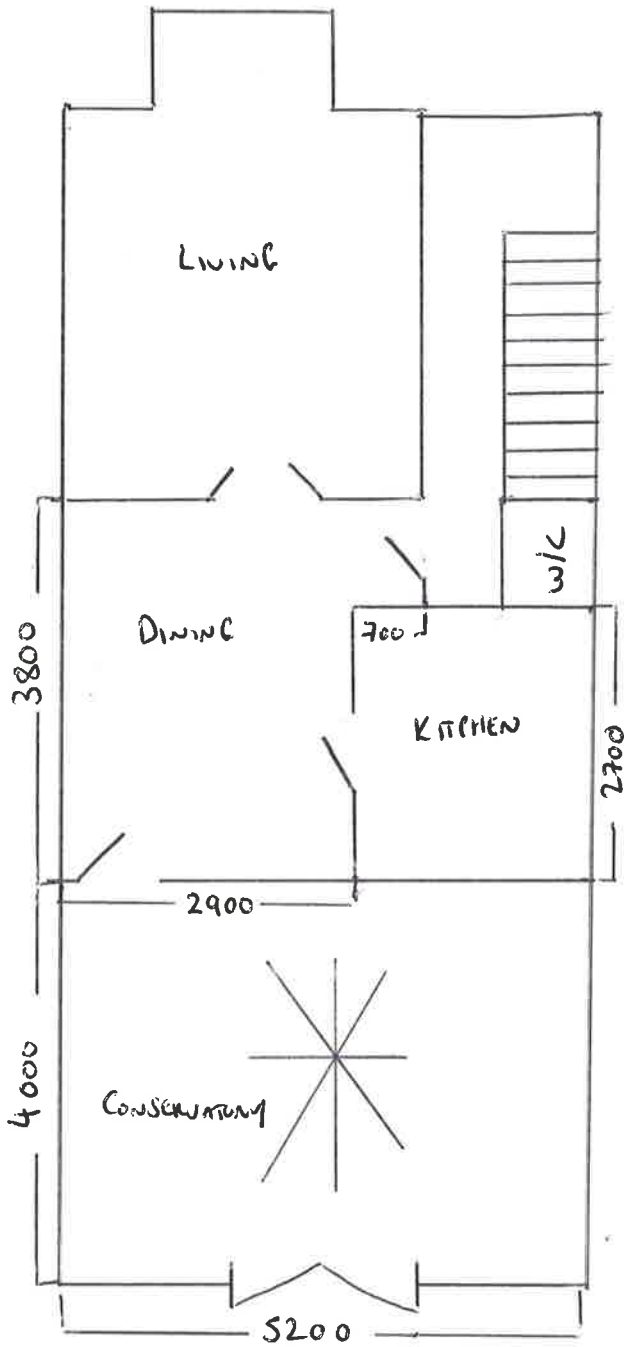

EXISTING

PLANNING

KEY:

- = EXISTING
- = REMOVAL

SCALE 1:75

REAR VIEW