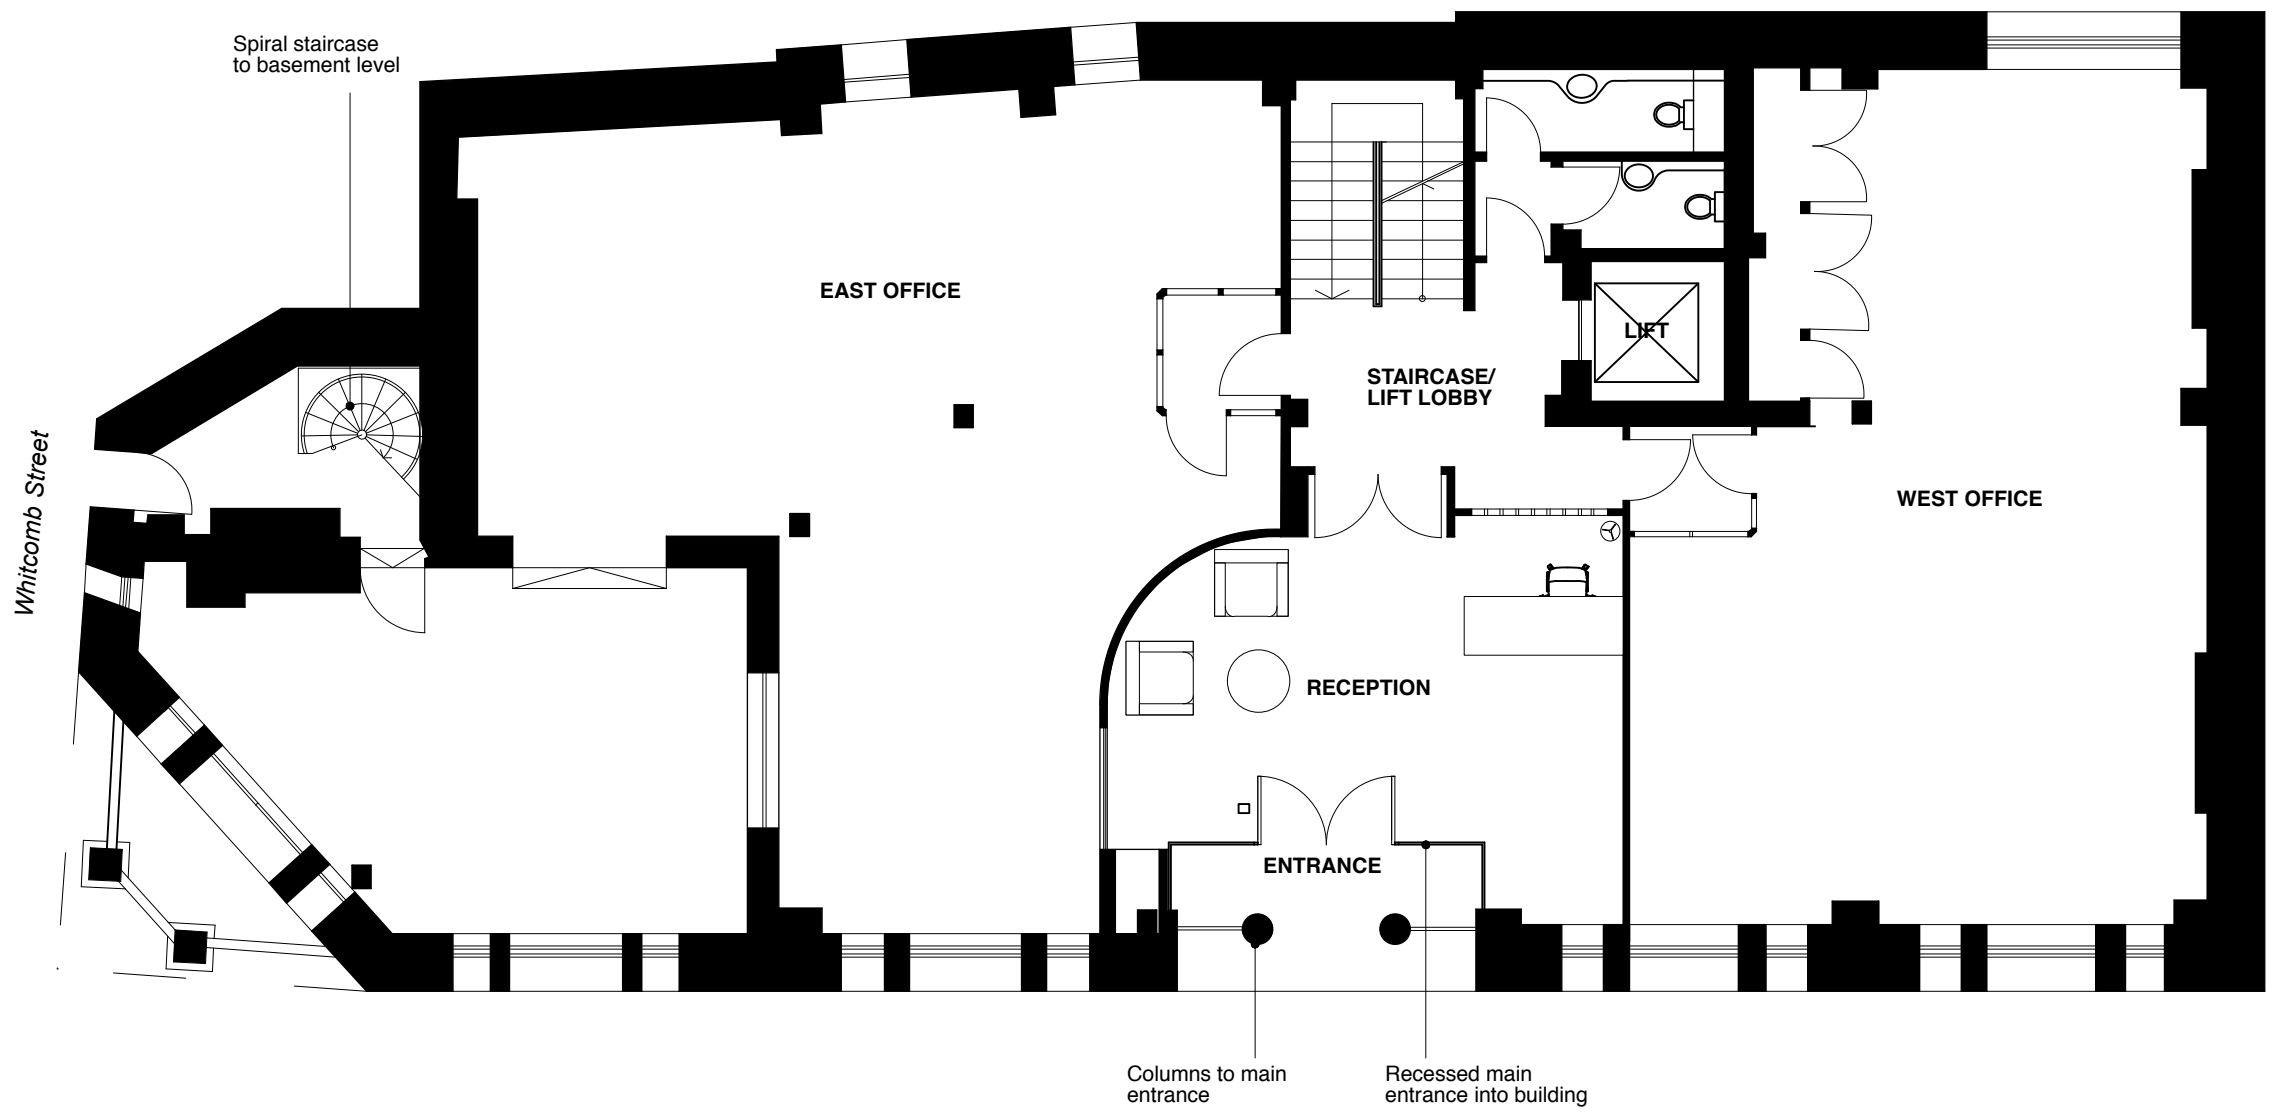

GENERAL NOTES:
 DO NOT SCALE FROM THIS DRAWING.
 ALL DIMENSIONS MUST BE CHECKED ON SITE AND ANY DISCREPANCIES VERIFIED WITH THE ARCHITECT.

EXISTING GROUND FLOOR PLAN

CLIENT
AVISON YOUNG

JOB TITLE
**20 ORANGE ST
 LONDON
 WC2H 7EF**

DRAWING TITLE
**EXISTING GROUND
 FLOOR PLAN**

SCALE 1:100@A3	DATE 09.20
--------------------------	----------------------

FT | ARCHITECTS
 Hamilton House
 Mabledon Place
 Bloomsbury
 WC1H 9BB
 020 7953 0388
 www.ftarchitects.co.uk