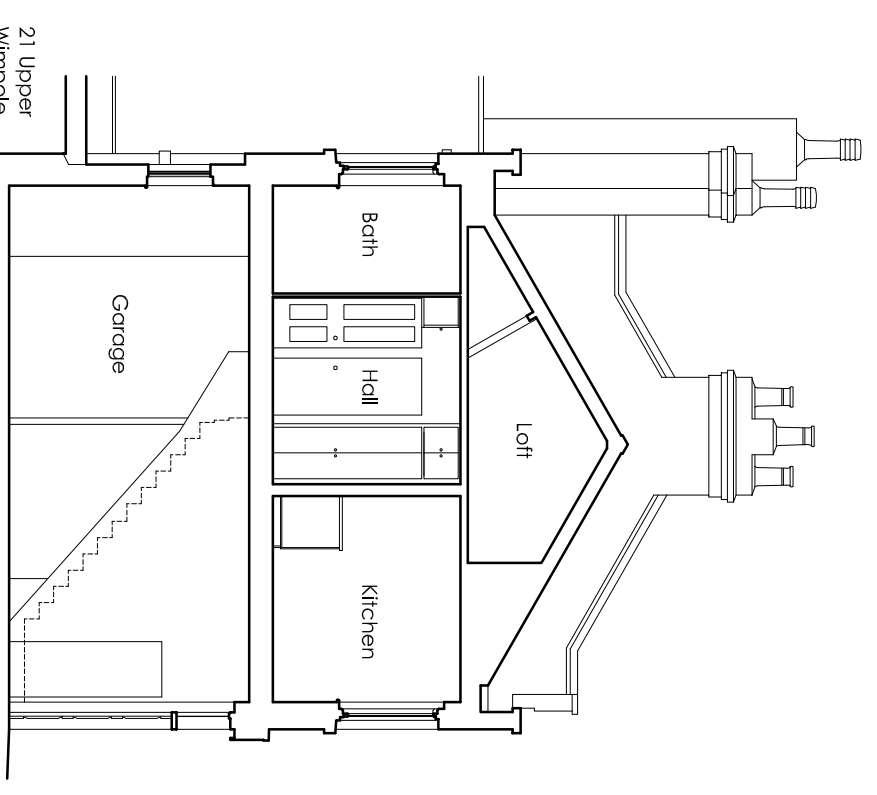

Front Elevation

Rear Elevation

Section BB

Section AA

Section CC

8 Dunstable Mews, Marylebone W1G 6BT

043/002B

Existing Elevations & Sections 1:100 @