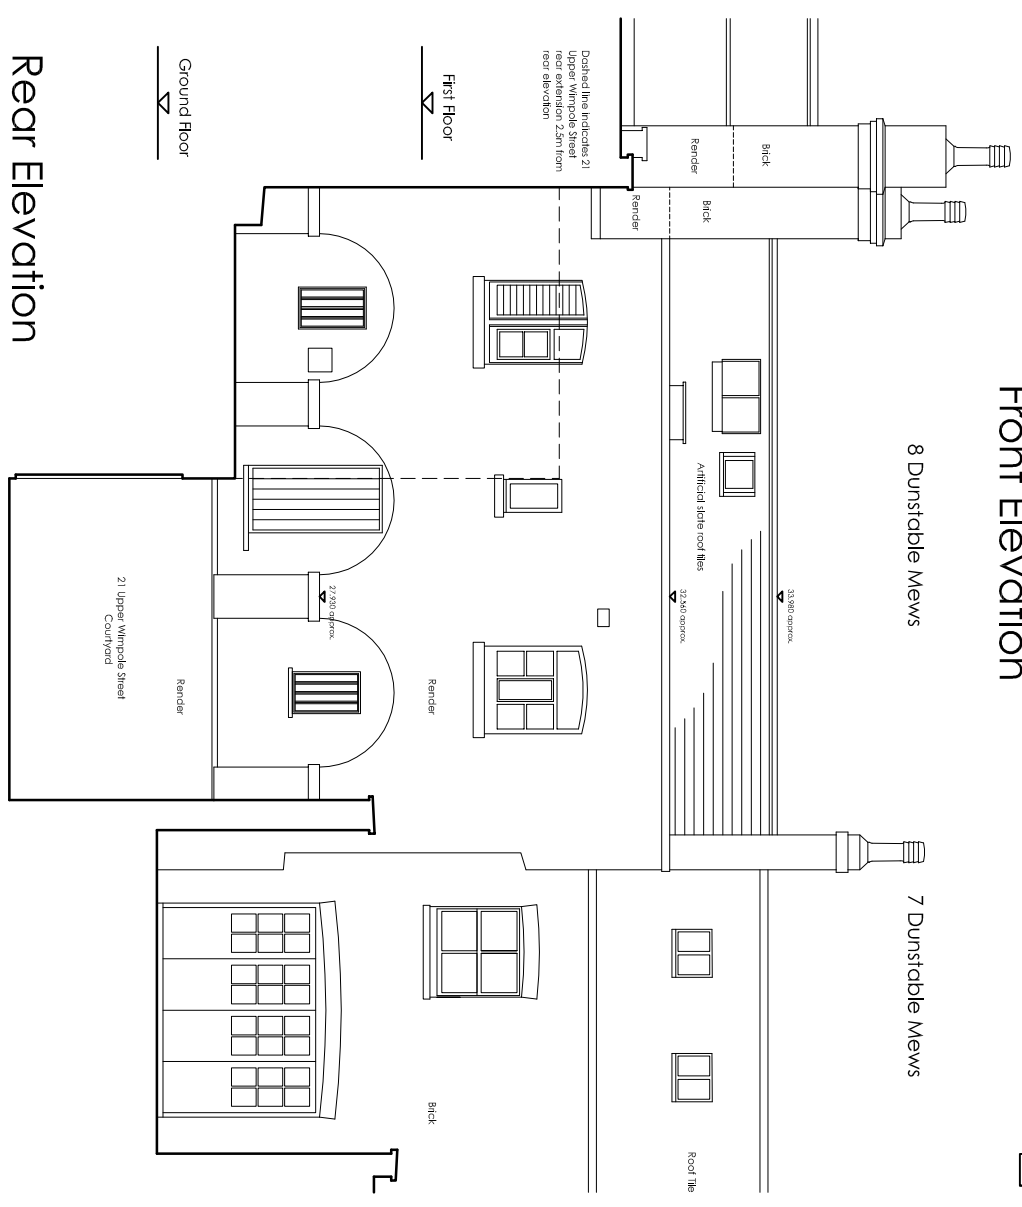

Front Elevation

Rear Elevation

Section BB

Section AA

Section CC

8 Dunstable Mews, Marylebone W1G 6BT

043/002B

Existing Elevations & Sections 1:100 @