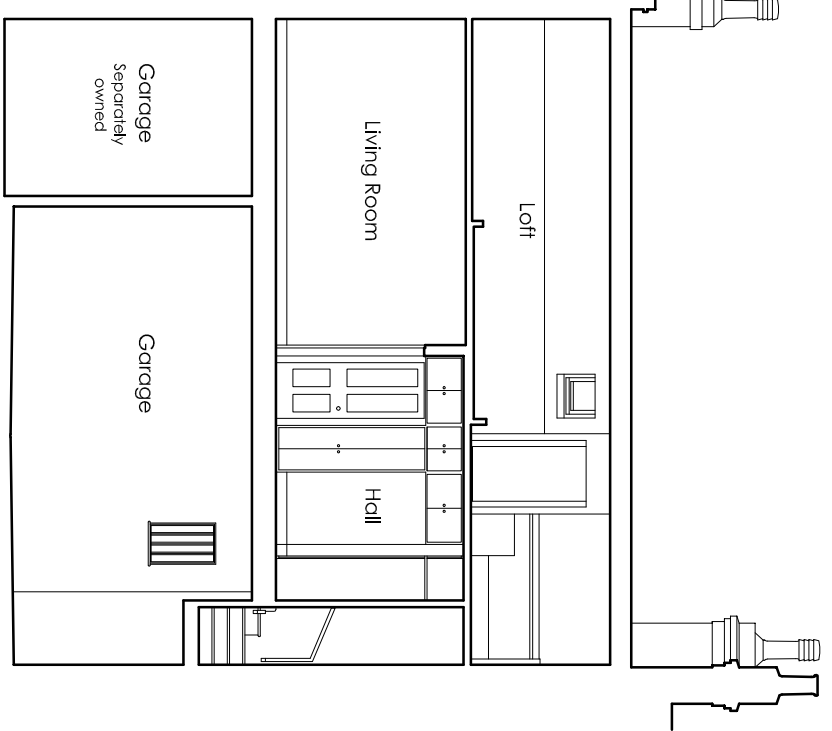

Front Elevation

Rear Elevation

Section BB

Section AA

Section CC

8 Dunstable Mews, Marylebone W1G 6BT

043/002B

Existing Elevations & Sections 1:100 @