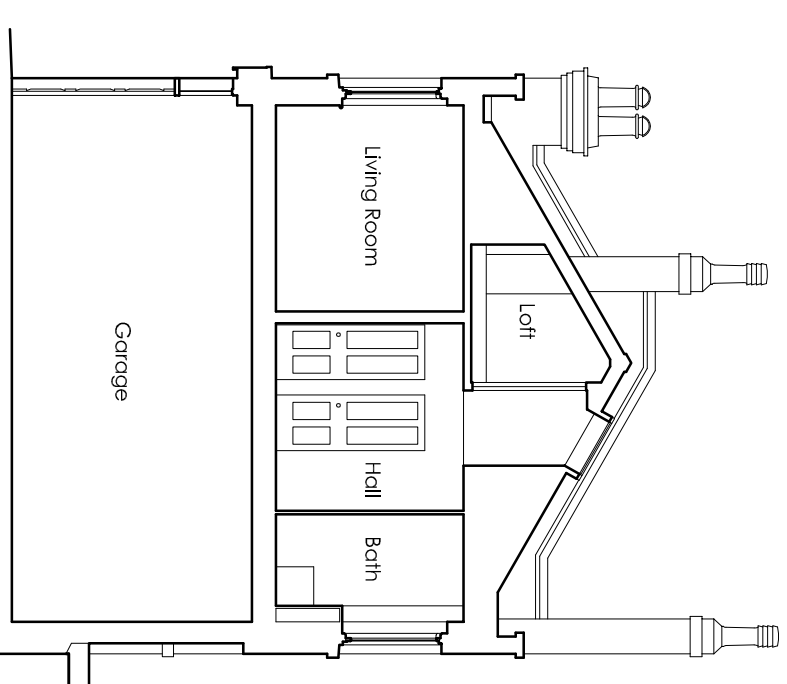

Front Elevation

Rear Elevation

Section BB

Section AA

Section CC

8 Dunstable Mews, Marylebone W1G 6BT

043/002B

Existing Elevations & Sections 1:100 @