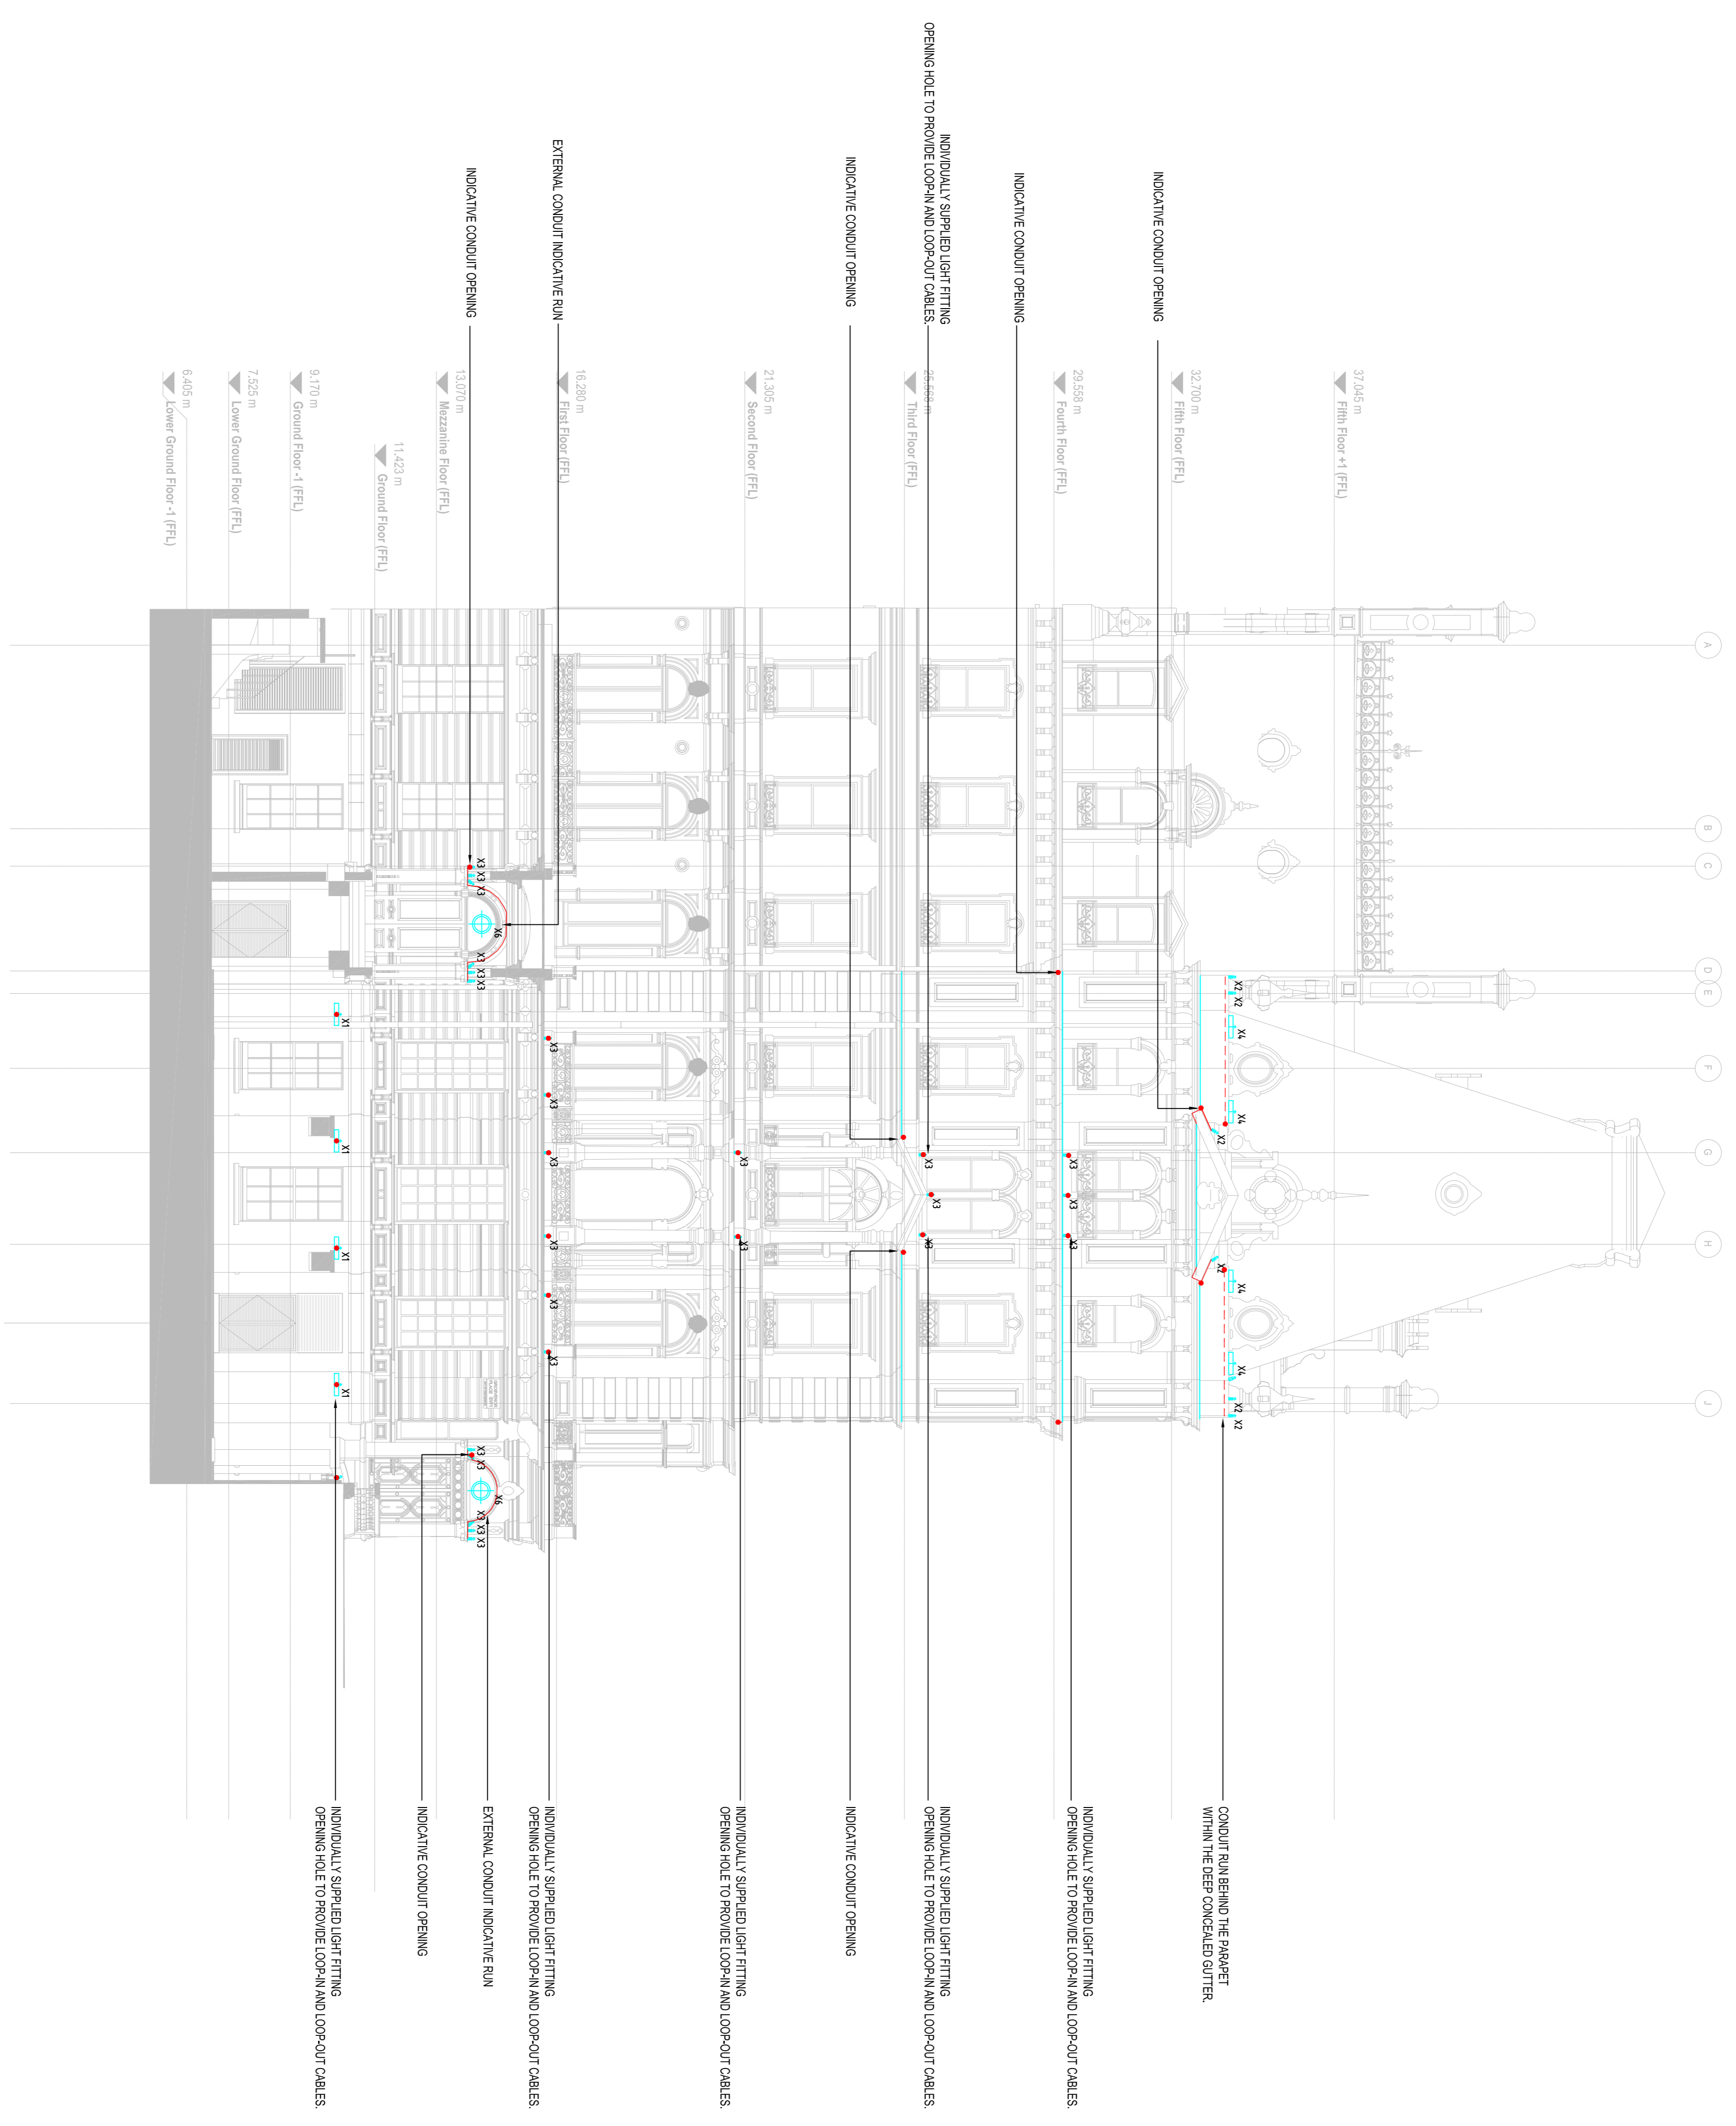

NOTES

16 Brookhouse Yard
Clerkenwell
London, EC1V 4LJ
T +44 (0)20 712 8000
F +44 (0)20 712 8389
www.bdp.com

PROJECT
PROJECT PHOENIX

PROJECT	PHOENIX	DATE	25.04.2019
CLIENT	PHOENIX	SCALE	1:100
DESIGNER	PHOENIX	NO.	001