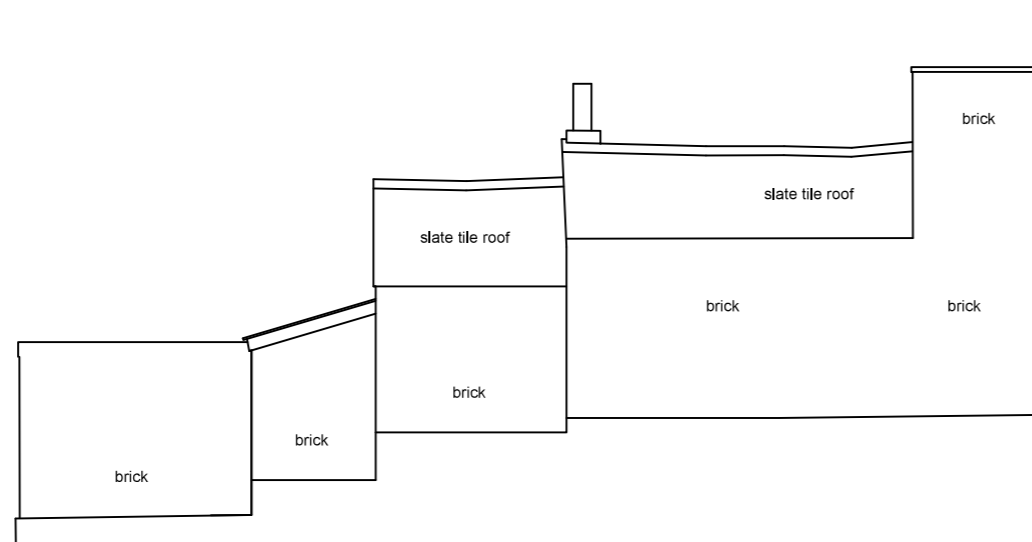

Existing South Section

Existing South Elevation
(Side Return Only)

PROJECT	35 Victoria Grove, Side Return Renovation		
TITLE	Existing South Section & Elevation		
ADDRESS	35 Victoria Grove, Bridport, DT63AD		
SCALE	0	5m	SHEET SIZE/NO.
1:100			A3 3/6
			DATE
			11/2020