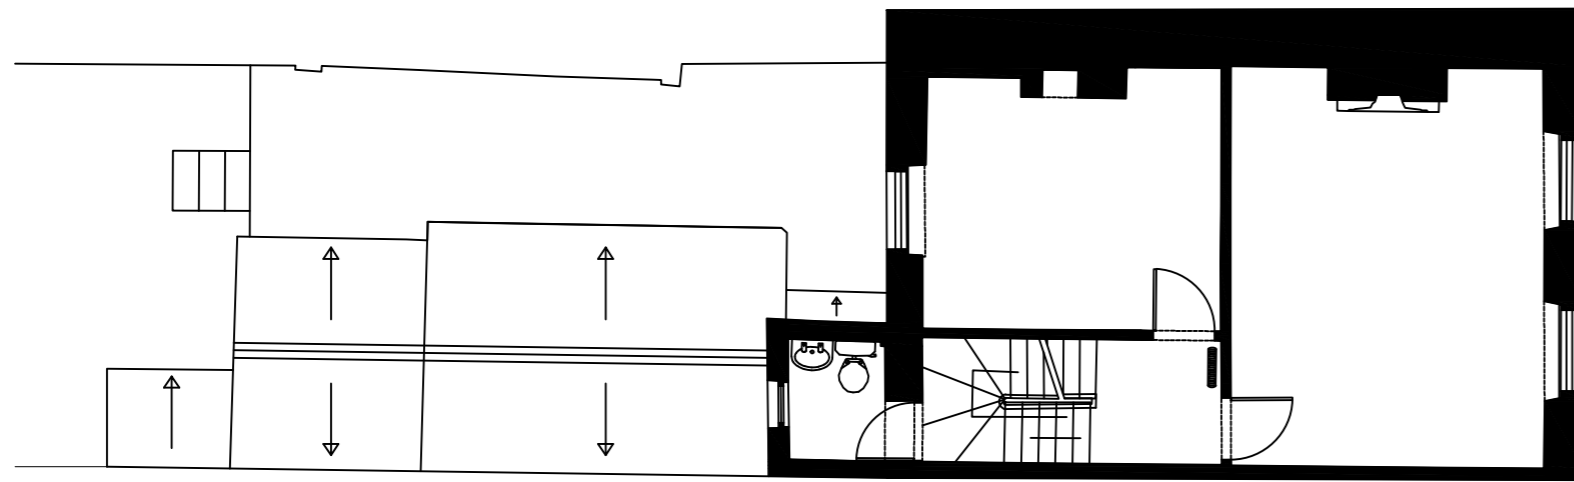

Existing Ground Floor Plan

Existing Half Story Plan

Existing Roof Plan

PROJECT	35 Victoria Grove, Side Return Renovation		
TITLE	Existing Ground Floor / Half Story & Roof Plan		
ADDRESS	35 Victoria Grove, Bridport, DT63AD		
SCALE	0	5m	SHEET SIZE/NO.
1:100			A3 1/6
			DATE
			11/2020