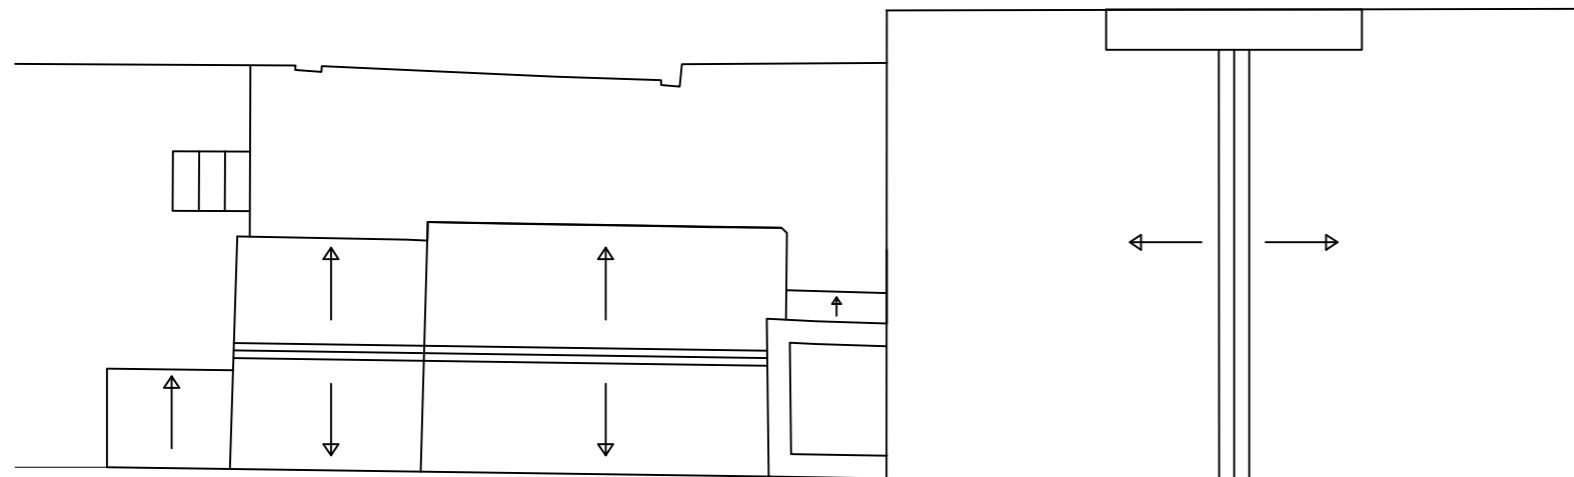

Existing Ground Floor Plan

Existing Half Story Plan

Existing Roof Plan

PROJECT	35 Victoria Grove, Side Return Renovation		
TITLE	Existing Ground Floor / Half Story & Roof Plan		
ADDRESS	35 Victoria Grove, Bridport, DT63AD		
SCALE	0	5m	SHEET SIZE/NO.
1:100			A3 1/6
			DATE
			11/2020