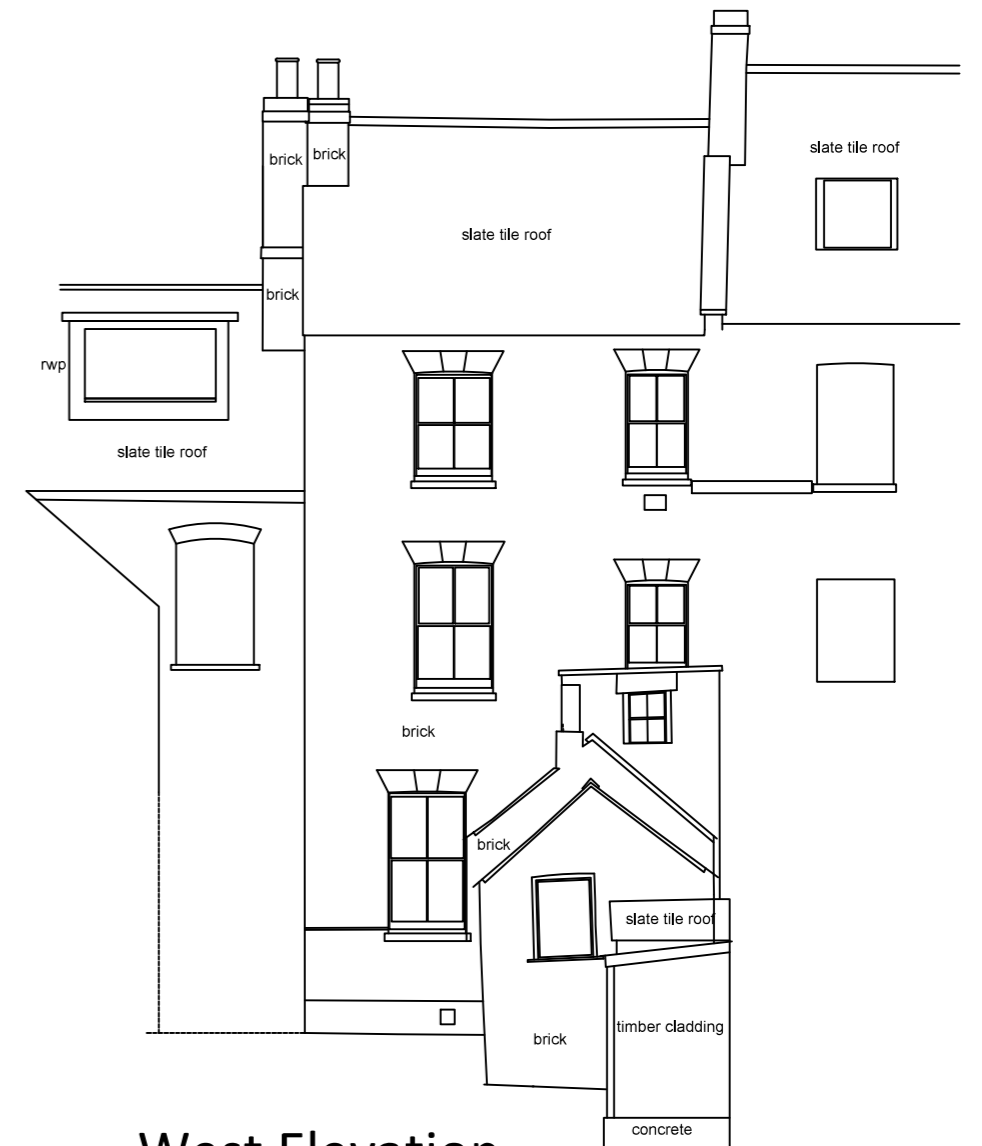

North Elevation

West Elevation

PROJECT	35 Victoria Grove, Side Return Renovation		
TITLE	Existing North & West Elevations		
ADDRESS	35 Victoria Grove, Bridport, DT63AD		
SCALE	0	5m	SHEET SIZE/NO. DATE
1:100			A3 2/6 11/2020