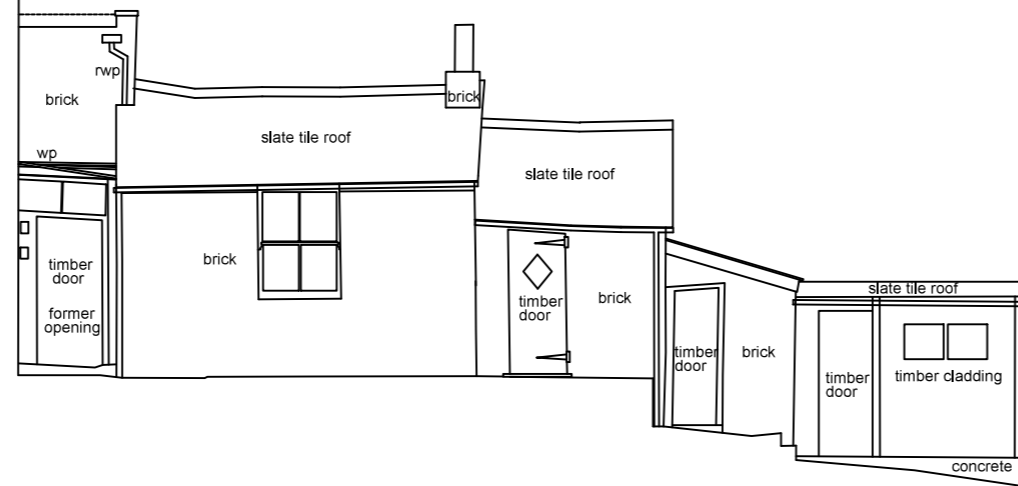

North Elevation

West Elevation

PROJECT	35 Victoria Grove, Side Return Renovation		
TITLE	Existing North & West Elevations		
ADDRESS	35 Victoria Grove, Bridport, DT63AD		
SCALE	0	5m	SHEET SIZE/NO. DATE
1:100			A3 2/6 11/2020