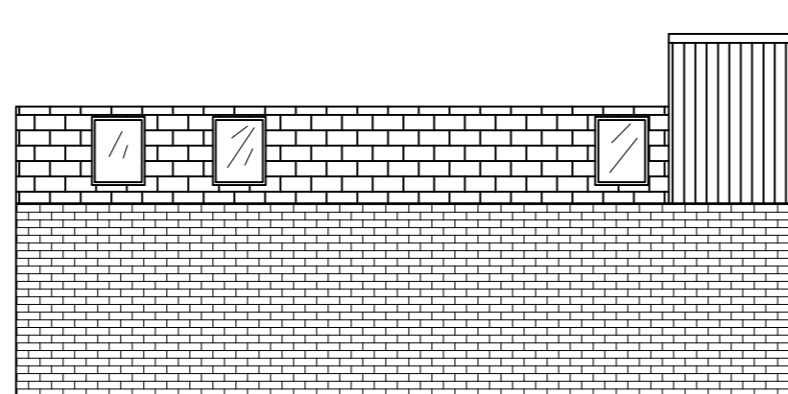

Proposed South Section

Proposed South Elevation
(Side Return Only)

PROJECT	35 Victoria Grove, Side Return Renovation		
TITLE	ProposeSouth Section & Elevation		
ADDRESS	35 Victoria Grove, Bridport, DT63AD		
SCALE	0	5m	SHEET SIZE/NO. DATE
1:100			A3 5/6 11/2020