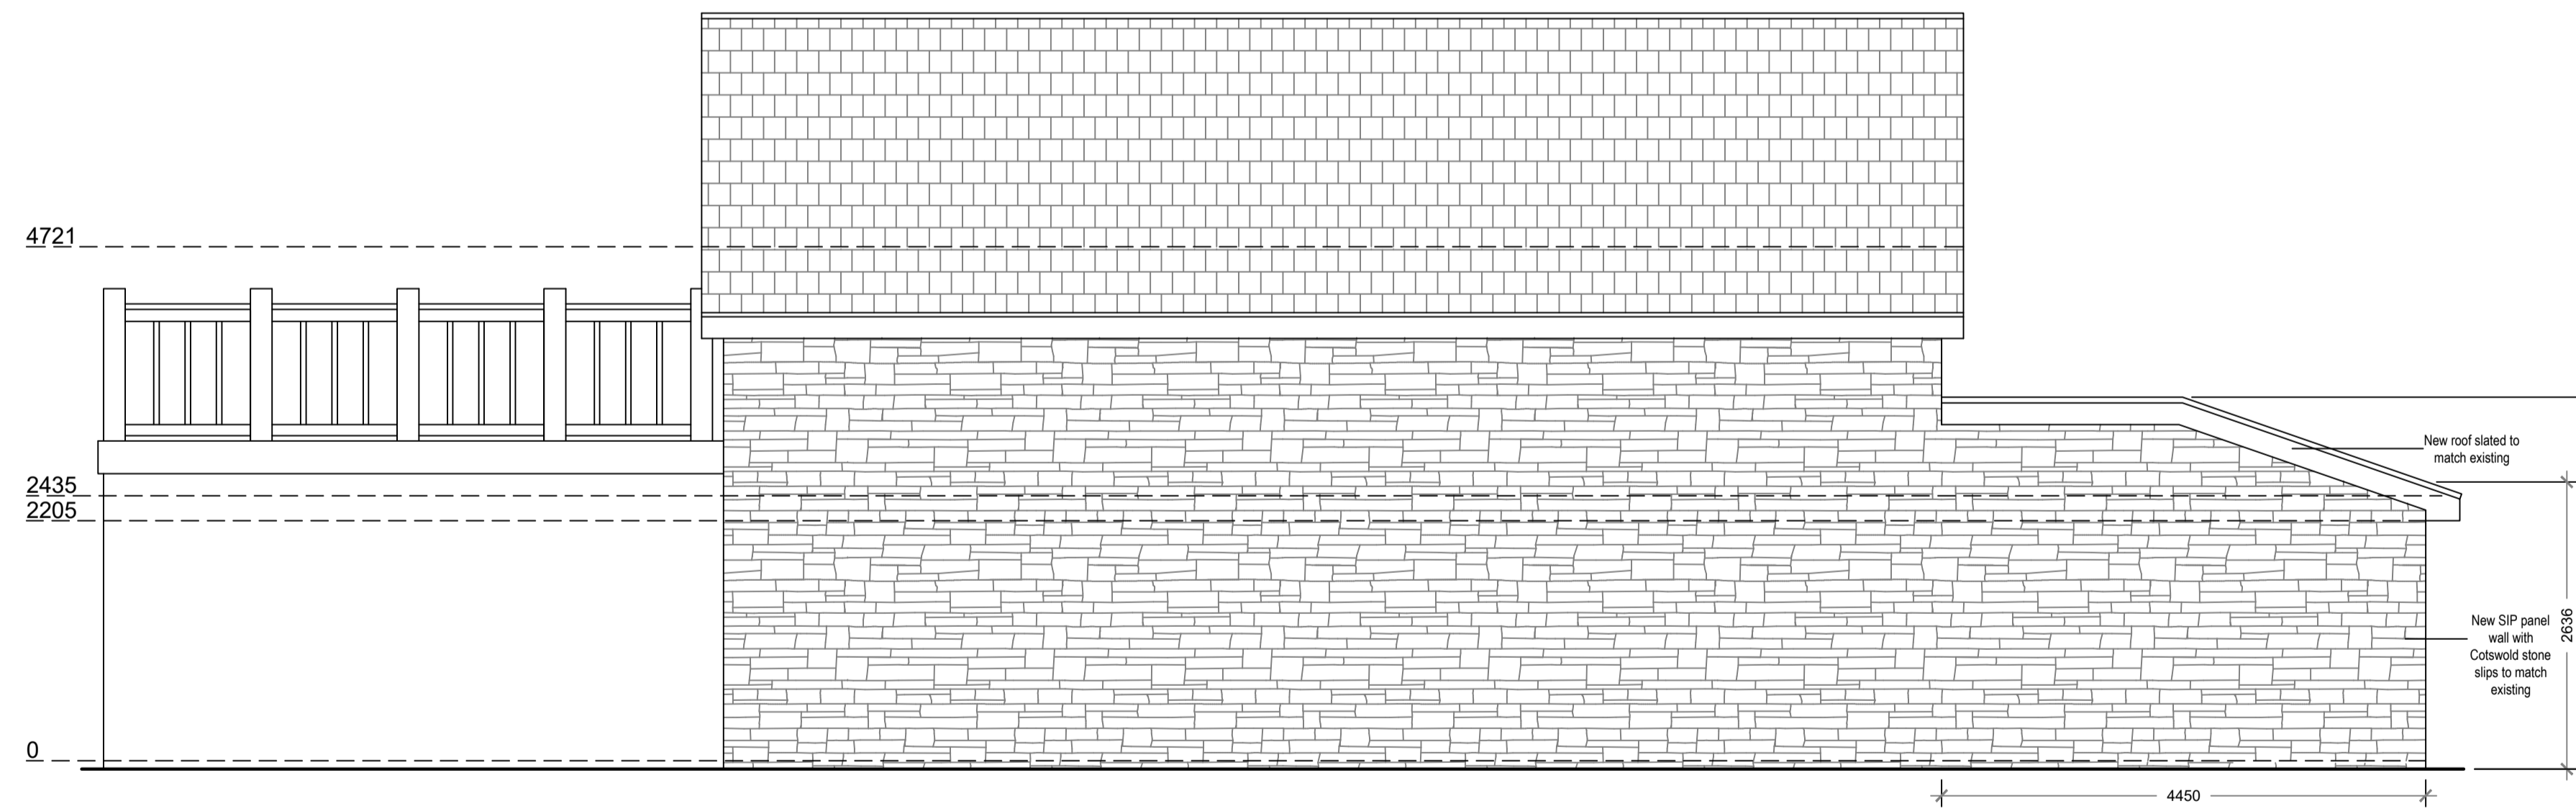

Proposed Southwest Elevation
Scale 1:50

Proposed Southeast Elevation
Scale 1:50

Proposed Northeast Elevation
Scale 1:50

Proposed Northwest Elevation
Scale 1:50

Arkiplan

74 Cardiff Road, CF15 7QE • Enquiries@ArkiPlan.co.uk

Site	Dove Cottage, The Hollies, Nailsworth, Gloucestershire GL6 0AW	Date	16.09.2020
		Sheet	20-0390 D05A
		Scale	As Shown@A1
		Title	As Shown