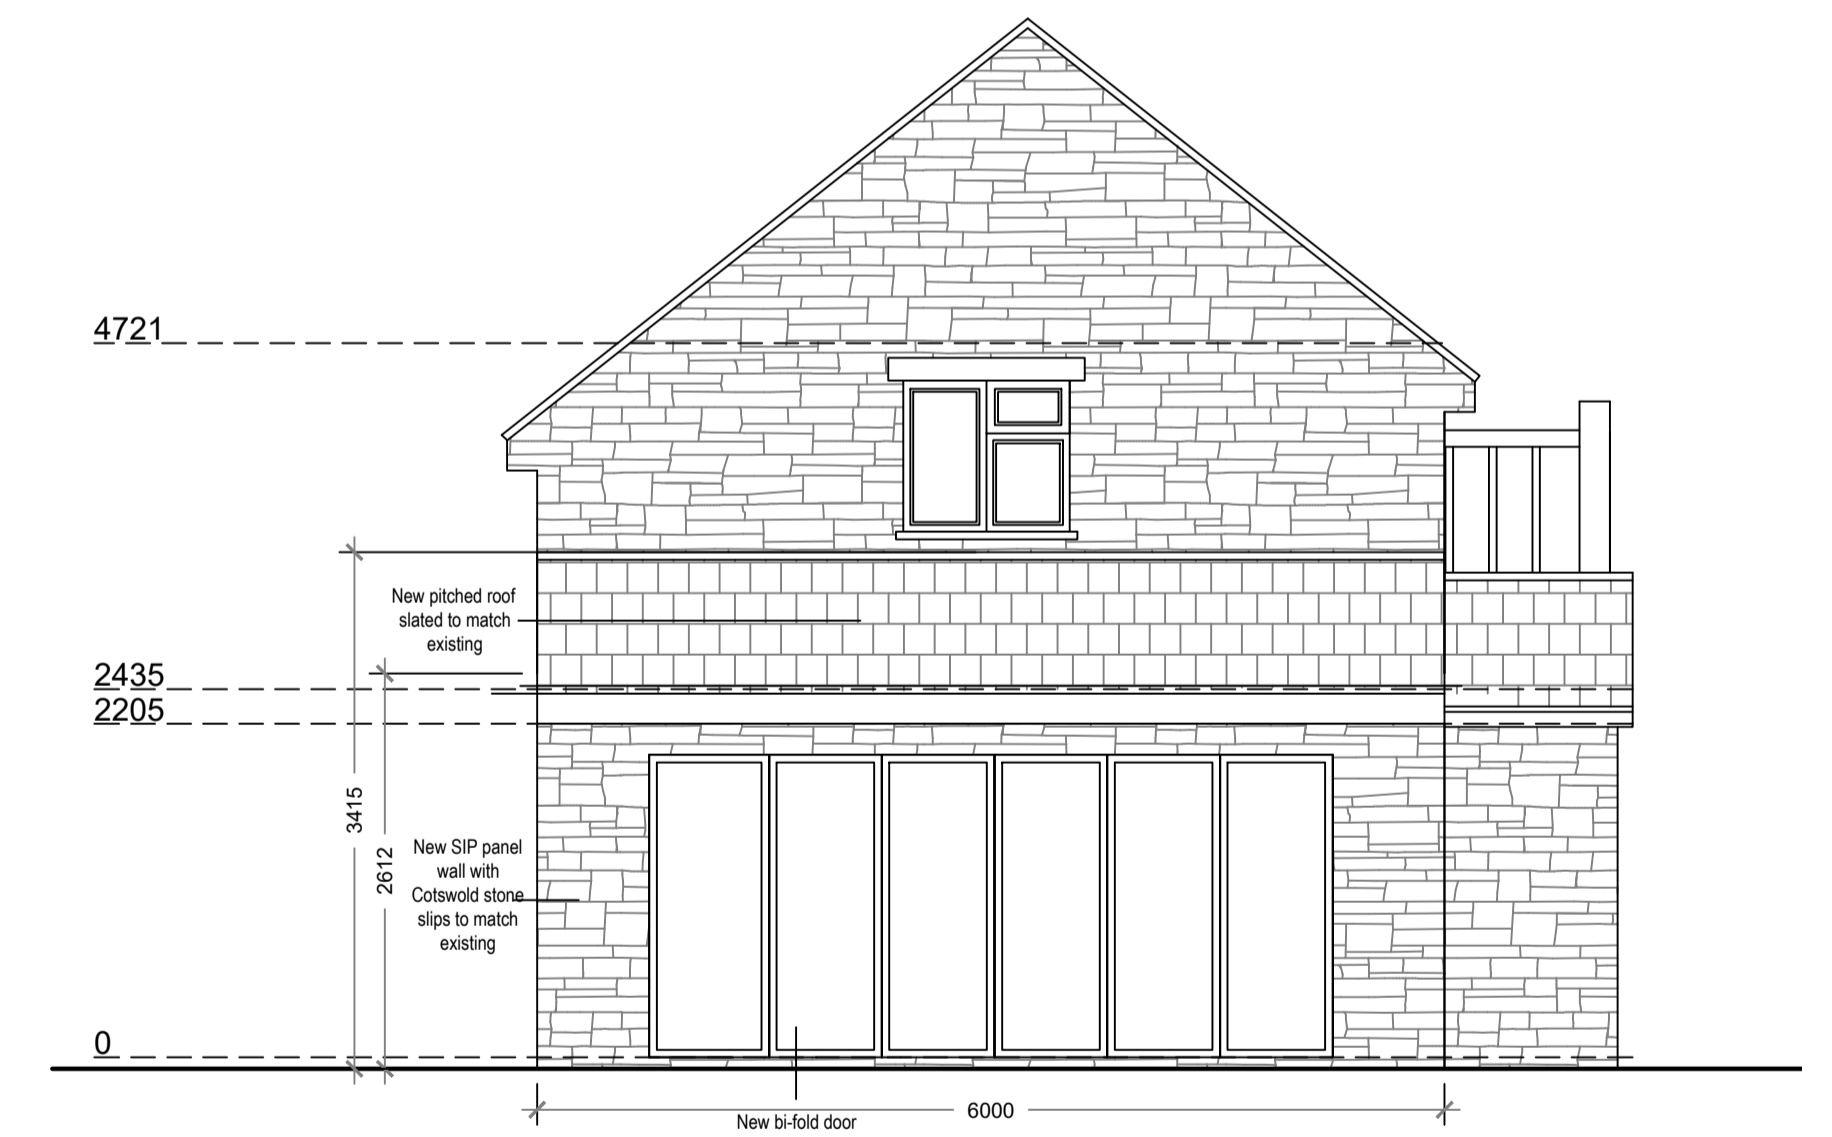

Proposed Southwest Elevation
Scale 1:50

Proposed Southeast Elevation
Scale 1:50

Proposed Northeast Elevation
Scale 1:50

Proposed Northwest Elevation
Scale 1:50

Arkiplan

74 Cardiff Road, CF15 7QE • Enquiries@ArkiPlan.co.uk

Site	Dove Cottage, The Hollies, Nailsworth, Gloucestershire GL6 0AW	Date	16.09.2020
		Sheet	20-0390 D05A
		Scale	As Shown@A1
		Title	As Shown