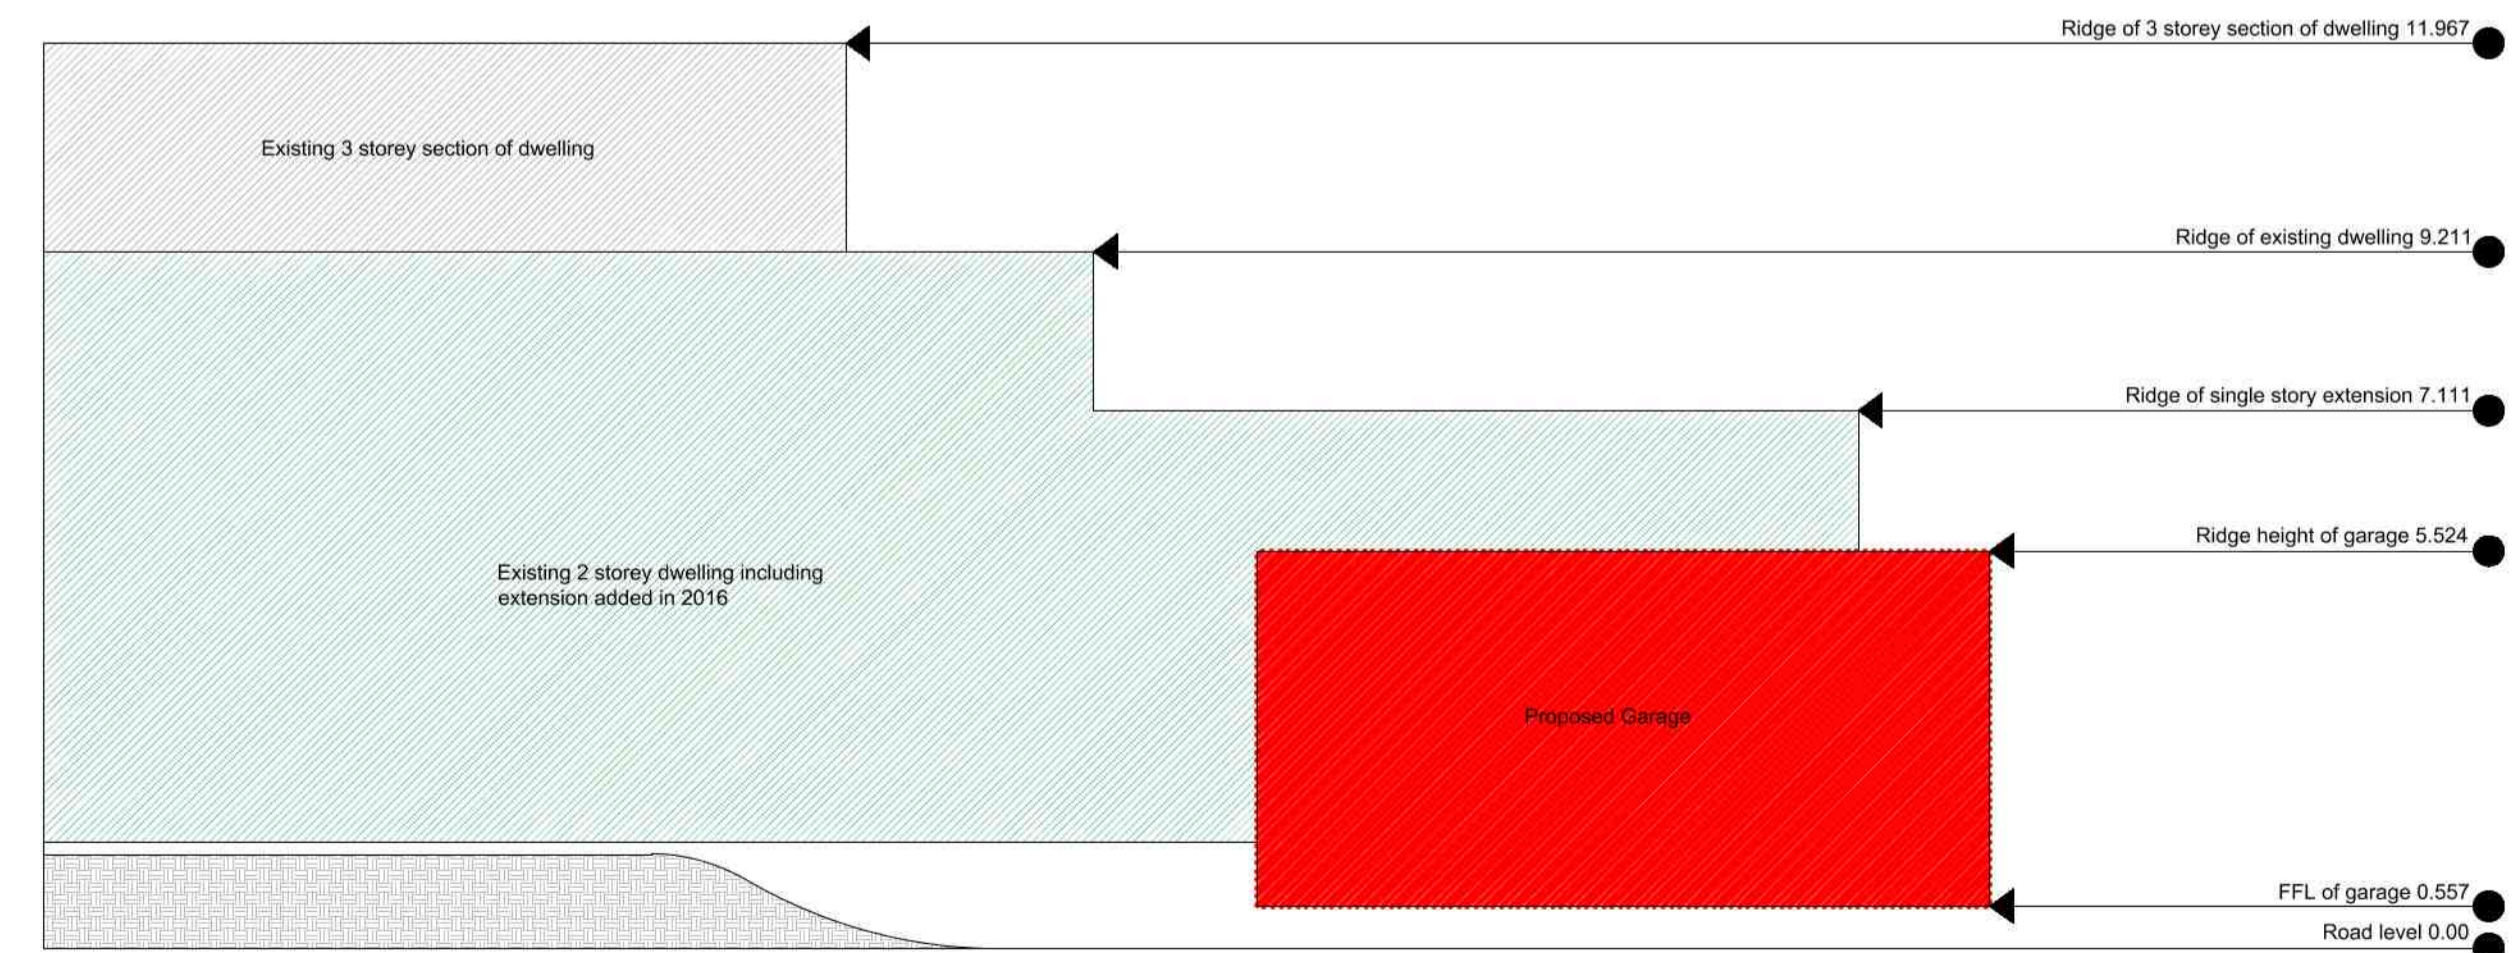

Block Plan 1:500

Site Levels (not to scale)

Site Section 1:100

design  
a plan or drawing produced to show the look or workings of a building or object before it is made.

project management  
The practise of initiating, planning, executing & controlling the team to produce the goals within a specified time.

building regulations  
Statutory instruments that seek to ensure that the policies set out in the relevant legislation are carried out

DRAWING NUMBER:

0154/G/BP/02

SHEET TITLE:

Site Levels and Block Plan

PROJECT DESCRIPTION: