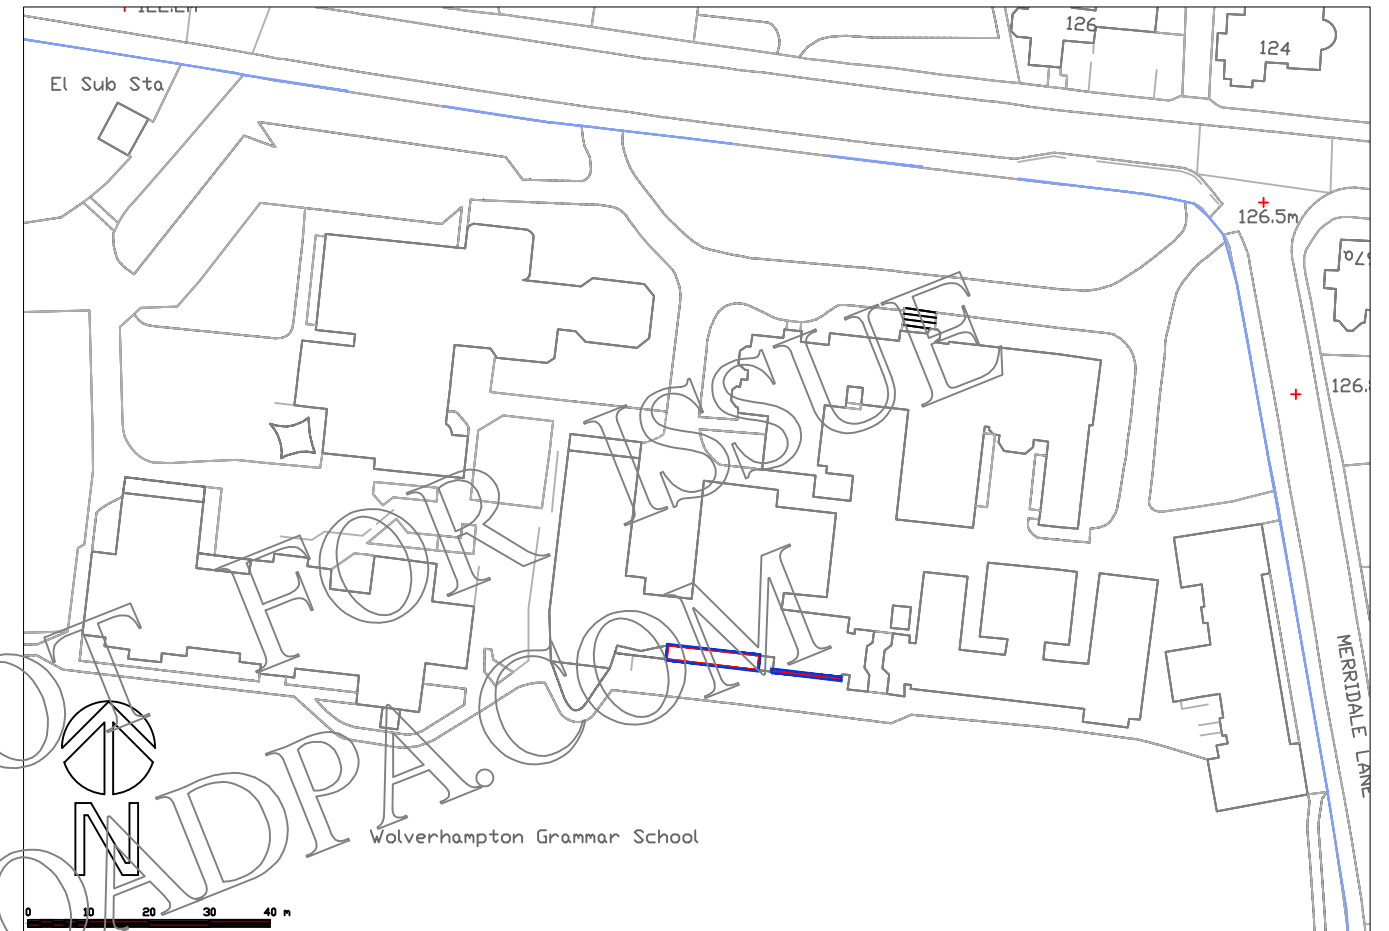

BLOCK PLAN
1:500 Scale

LOCATION PLAN
1:1250 Scale

DRAFT ONLY
COPYRIGHT BROADPA

Rev	Date	Drawn	Chk'd

Technology Centre, Glaisher Drive
Wolverhampton Science Park
Wolverhampton, WV10 9RU

T: 01902 713316
E: ask@broadpa.com
W: www.broadpa.com

Project Title		
Proposed Ext. and Alt. to Derry House at: Wolverhampton Grammar School Compton Road WOLVERHAMPTON		
Drawing Title		
Location Plan and Block Plan		
Drawing No.	Rev	
20/1445/102		
Scale	Date	
1:1250 @ A3 unless stated	December 2020	
Drawn By	Checked By	Status
PB	SRP	PLANNING