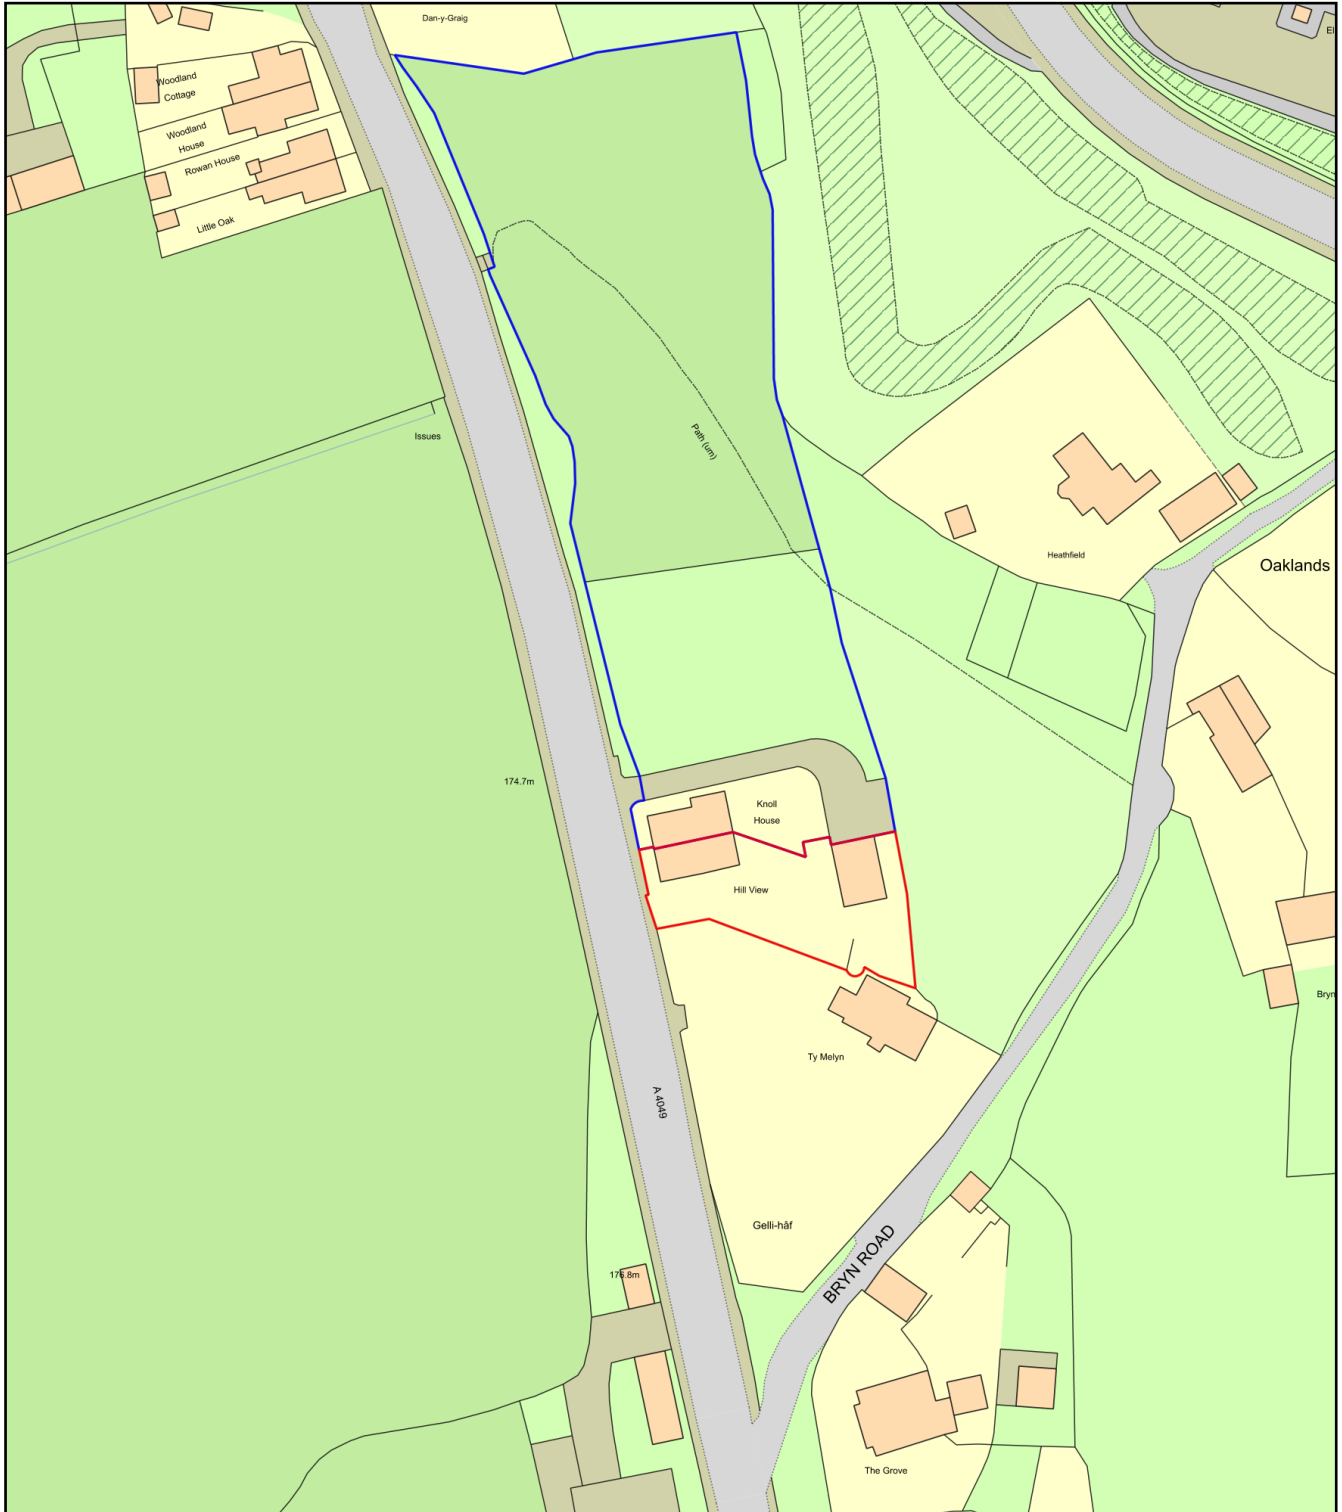

# Hill View Location Plan

Plan Produced for: **Janine Walker**

Date Produced: 11 Jan 2021

Plan Reference Number: TQRQM21011165254351

Scale: 1:1250 @ A4