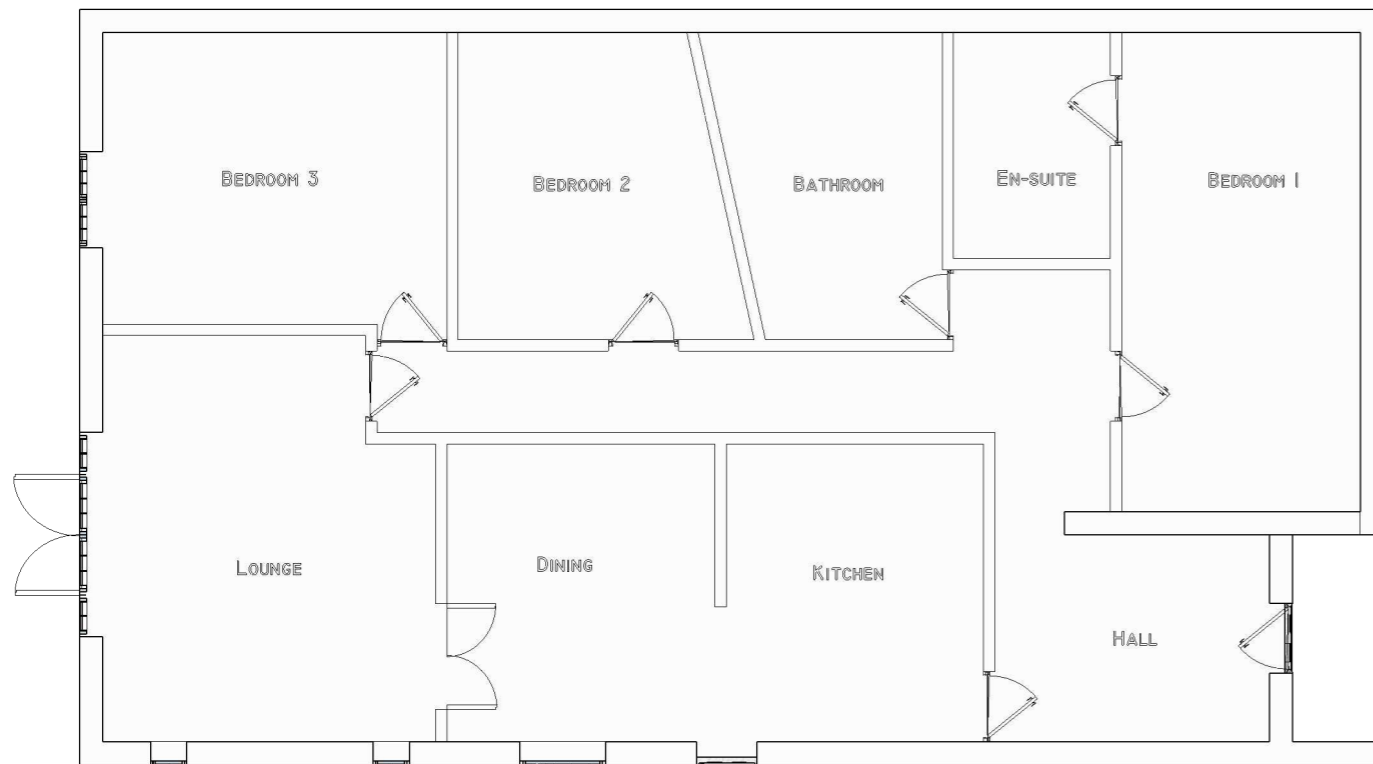

Existing West Elevation

Existing South Elevation

Existing Plan View

Existing North Elevation

Site Address: 7 Chapel Close, Pontllanfraith Blackwood NP12 2AD