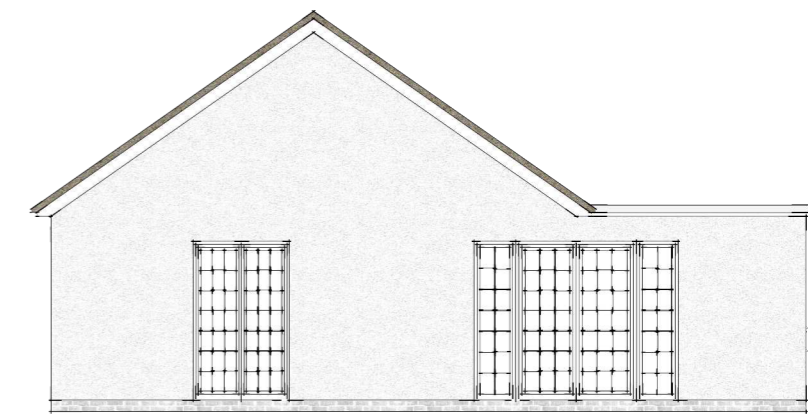

Existing West Elevation

Existing South Elevation

Existing Plan View

Existing North Elevation

Site Address: 7 Chapel Close, Pontllanfraith Blackwood NP12 2AD