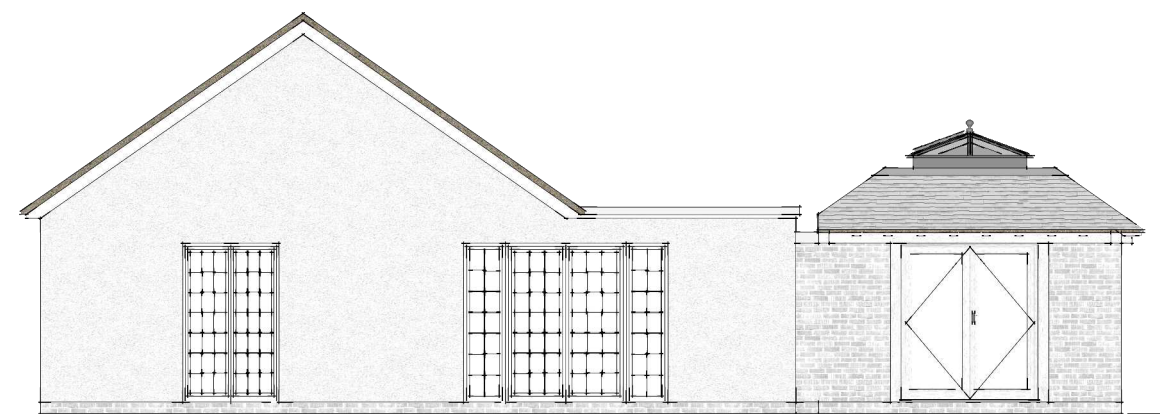

Proposed West Elevation

Proposed South Elevation

Proposed Plan View

Proposed North Elevation

Site Address: 7 Chapel Close, Pontllanfraith Blackwood NP12 2AD