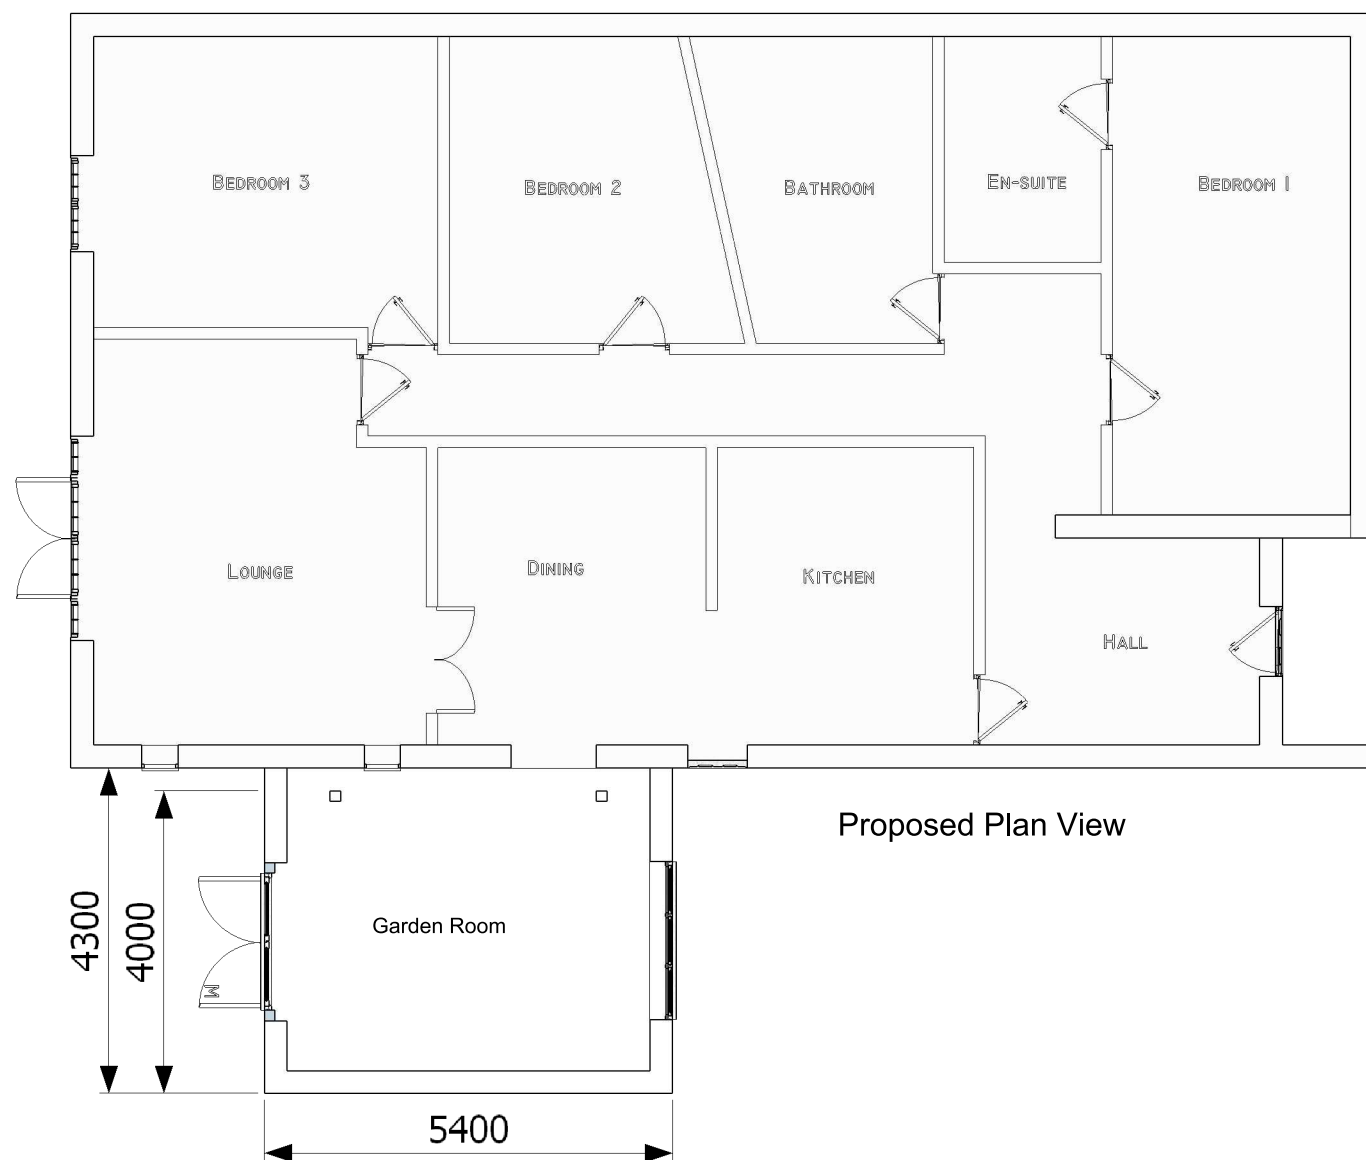

Proposed West Elevation

Proposed South Elevation

Proposed Plan View

Proposed North Elevation

Site Address: 7 Chapel Close, Pontllanfraith Blackwood NP12 2AD