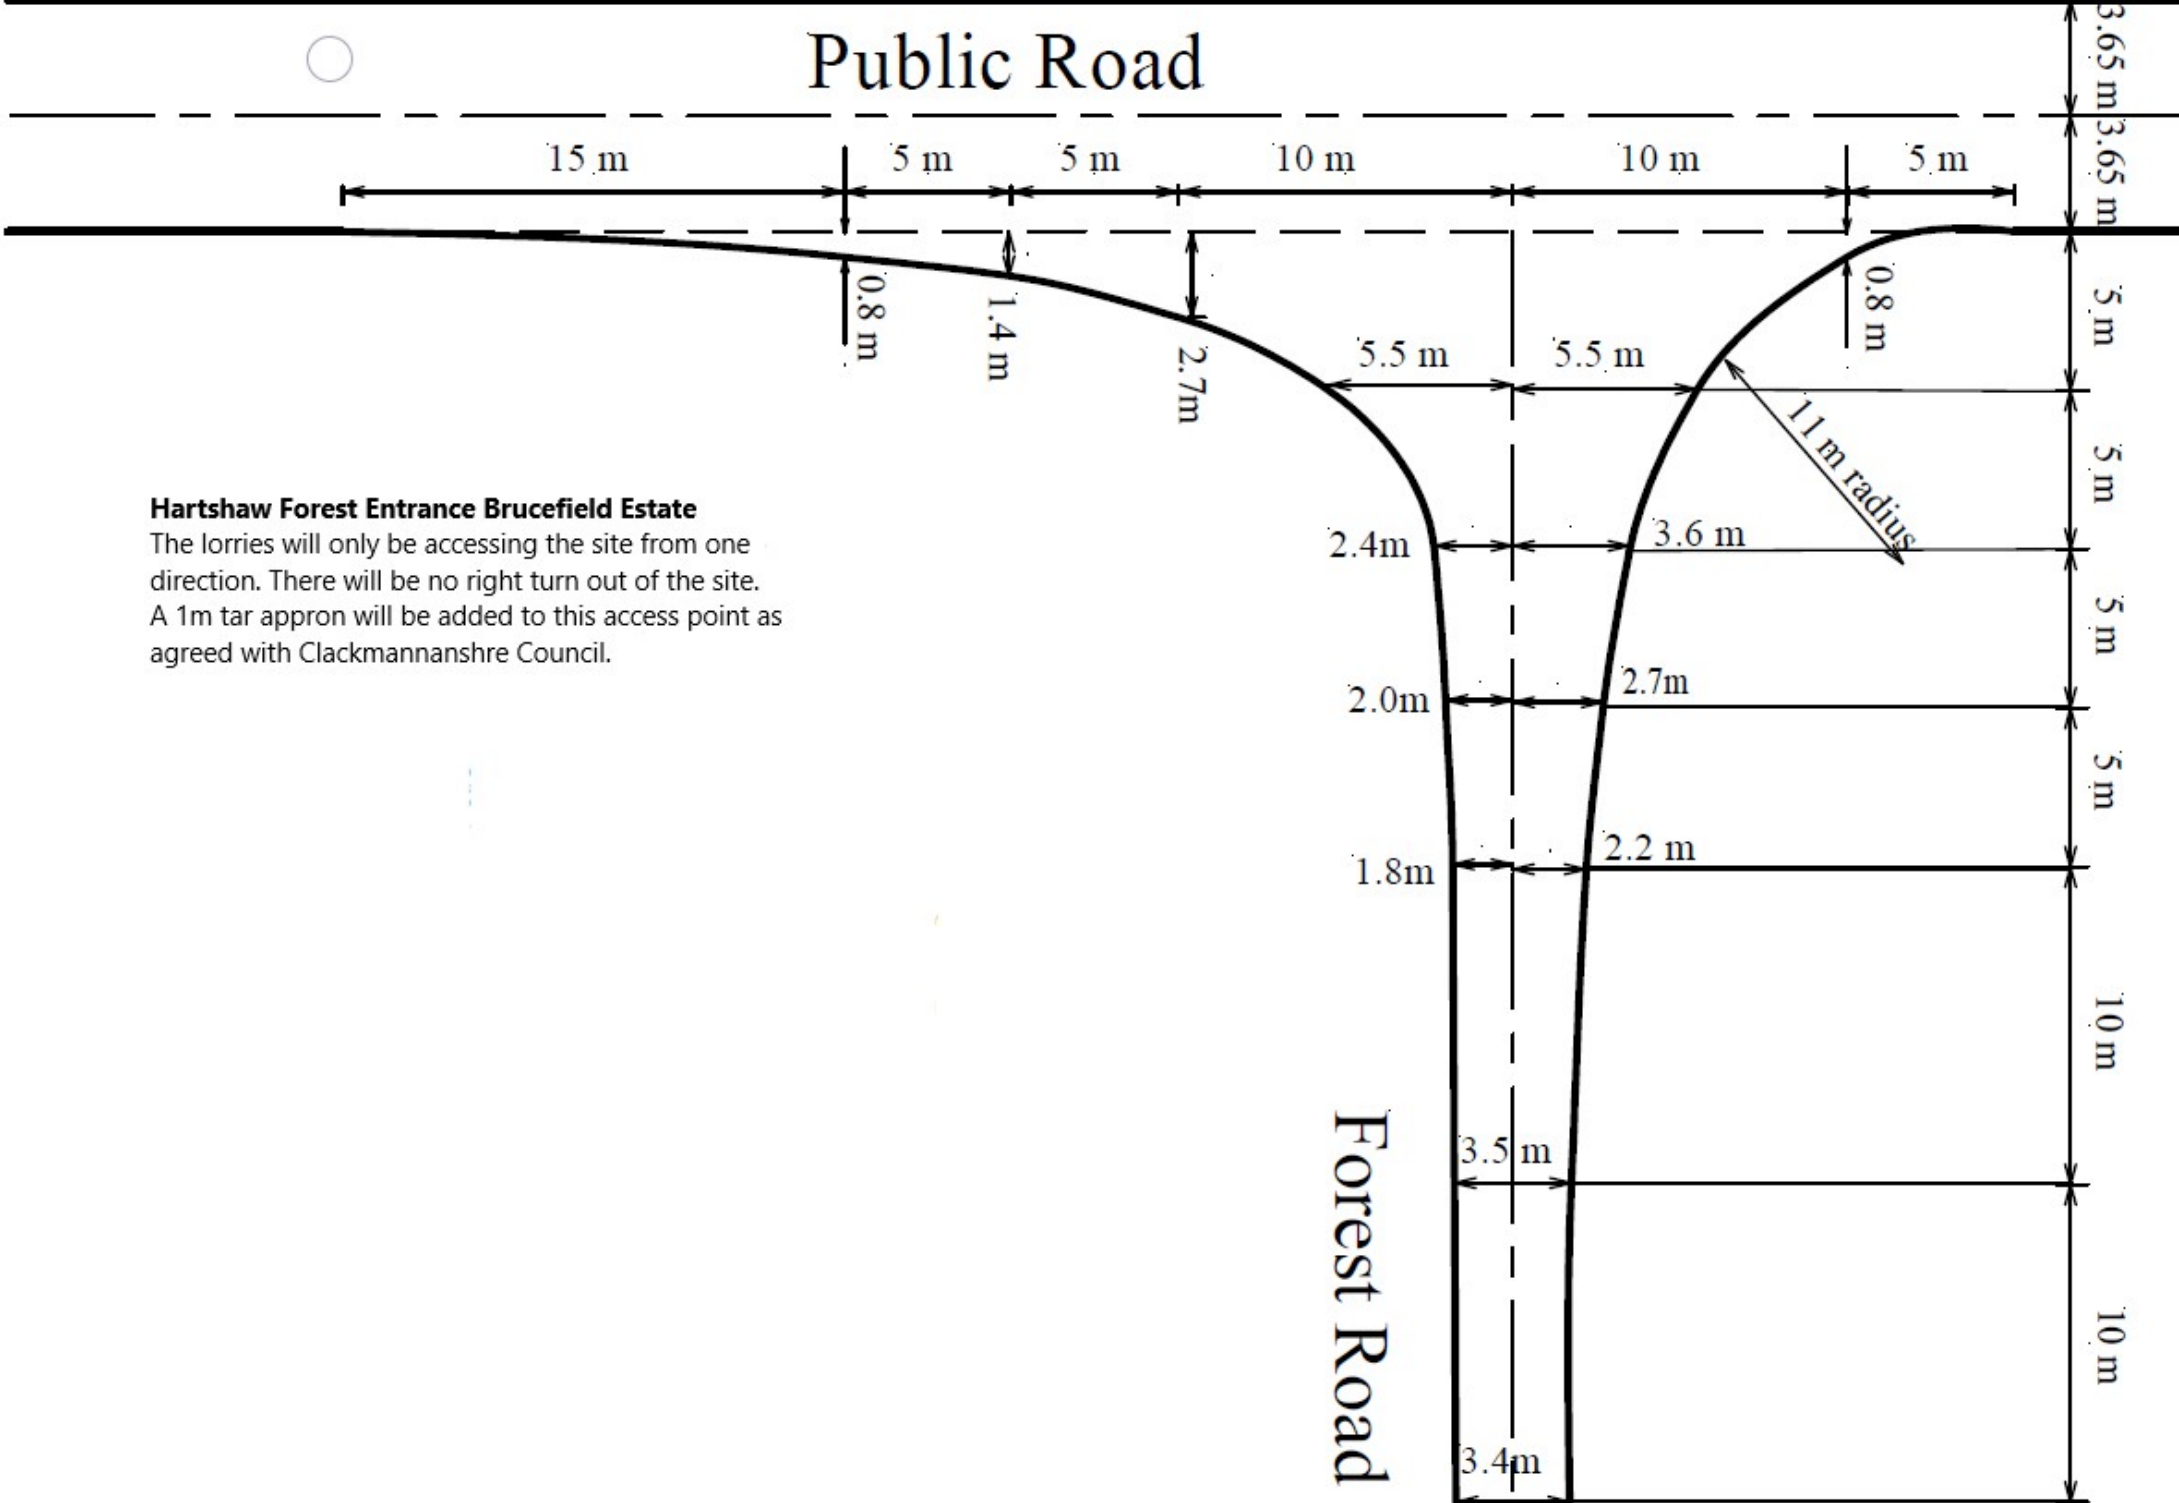

Public Road

Hartshaw Forest Entrance Brucefield Estate

The lorries will only be accessing the site from one direction. There will be no right turn out of the site. A 1m tar apron will be added to this access point as agreed with Clackmannanshire Council.