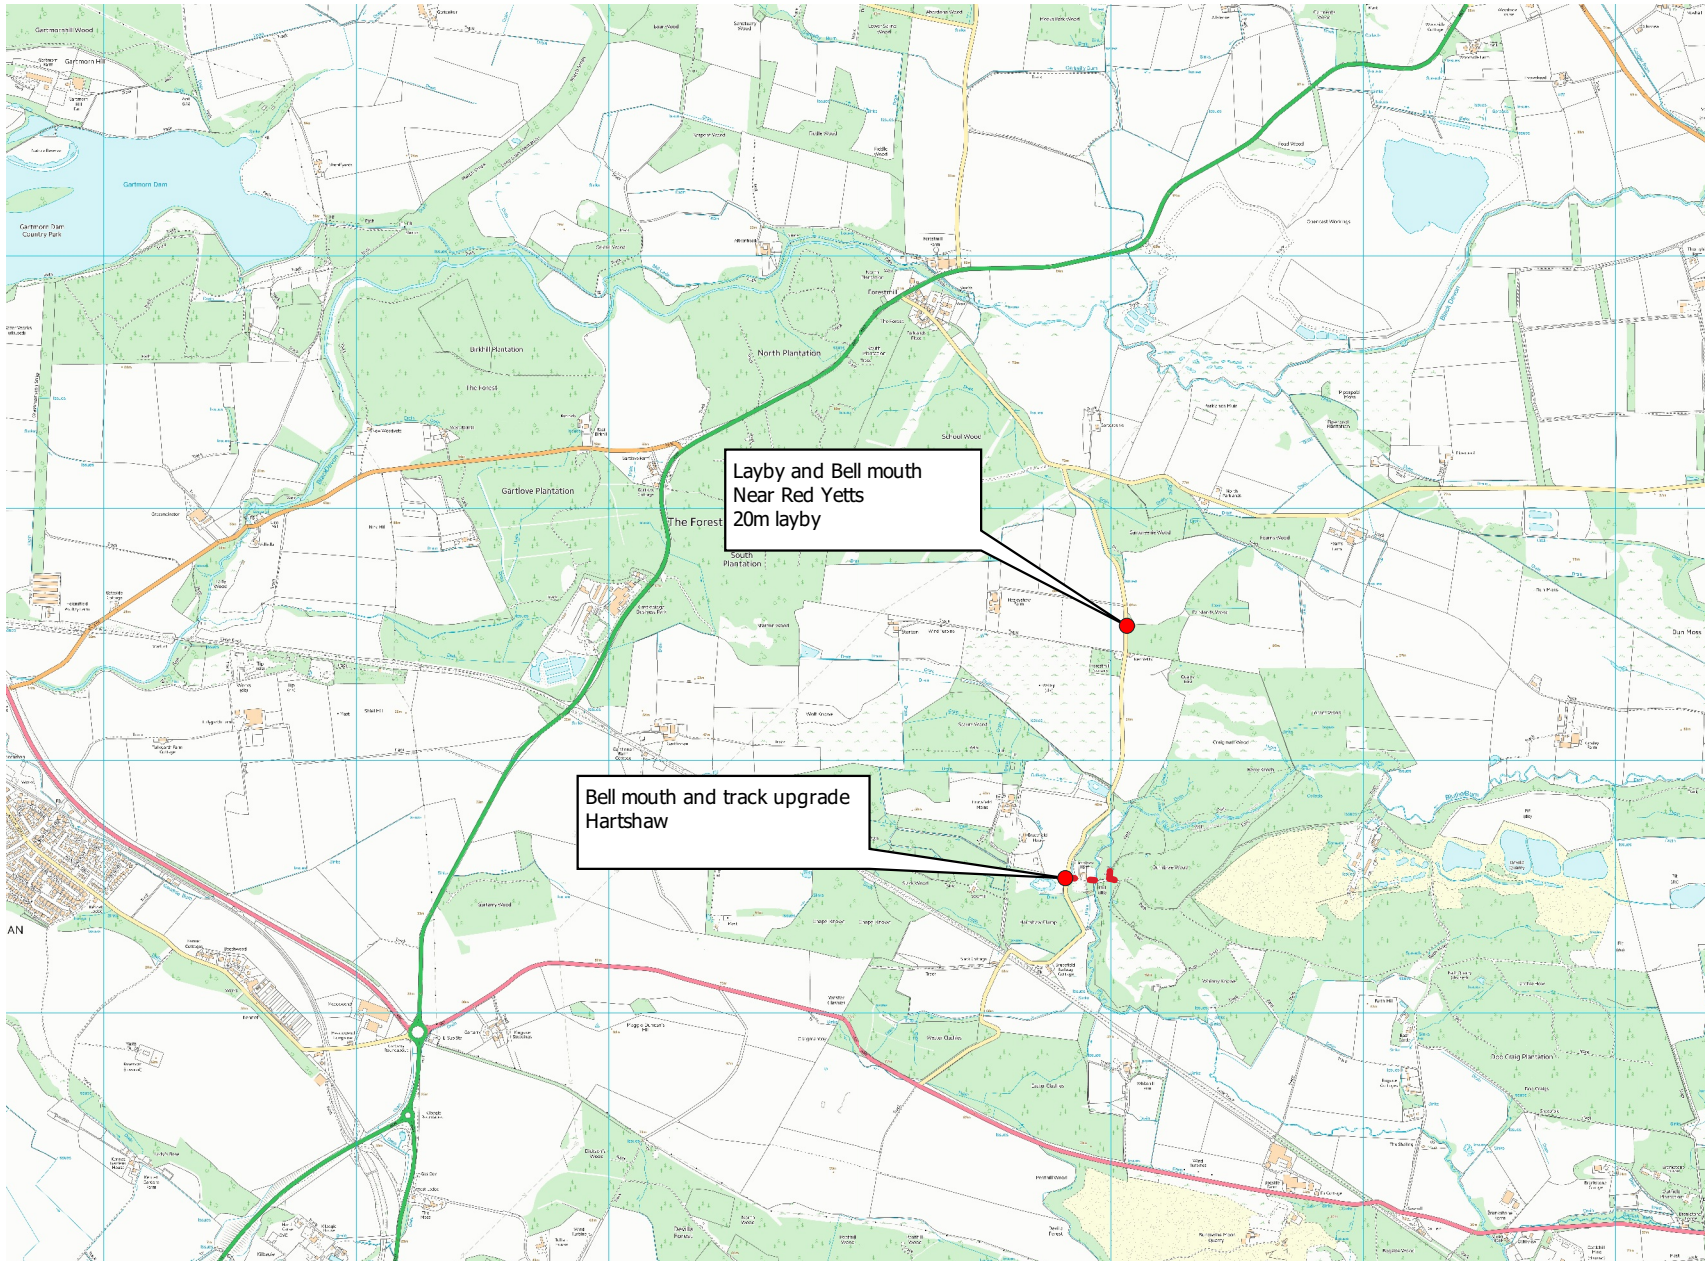

Springfield House
Laurelhill Business Park
Stirling
FK7 9JQ

Location Map

Name:
Brucefield Estate

Date: Dec 2020

1:30000
METRES @ A4

0 10 20 30 40 50 60 70 80 90 100 m

Reproduced from Ordnance Survey
digital map data © Crown Copyright 2020.
All rights reserved Ordnance Survey Ltd:
100010059.