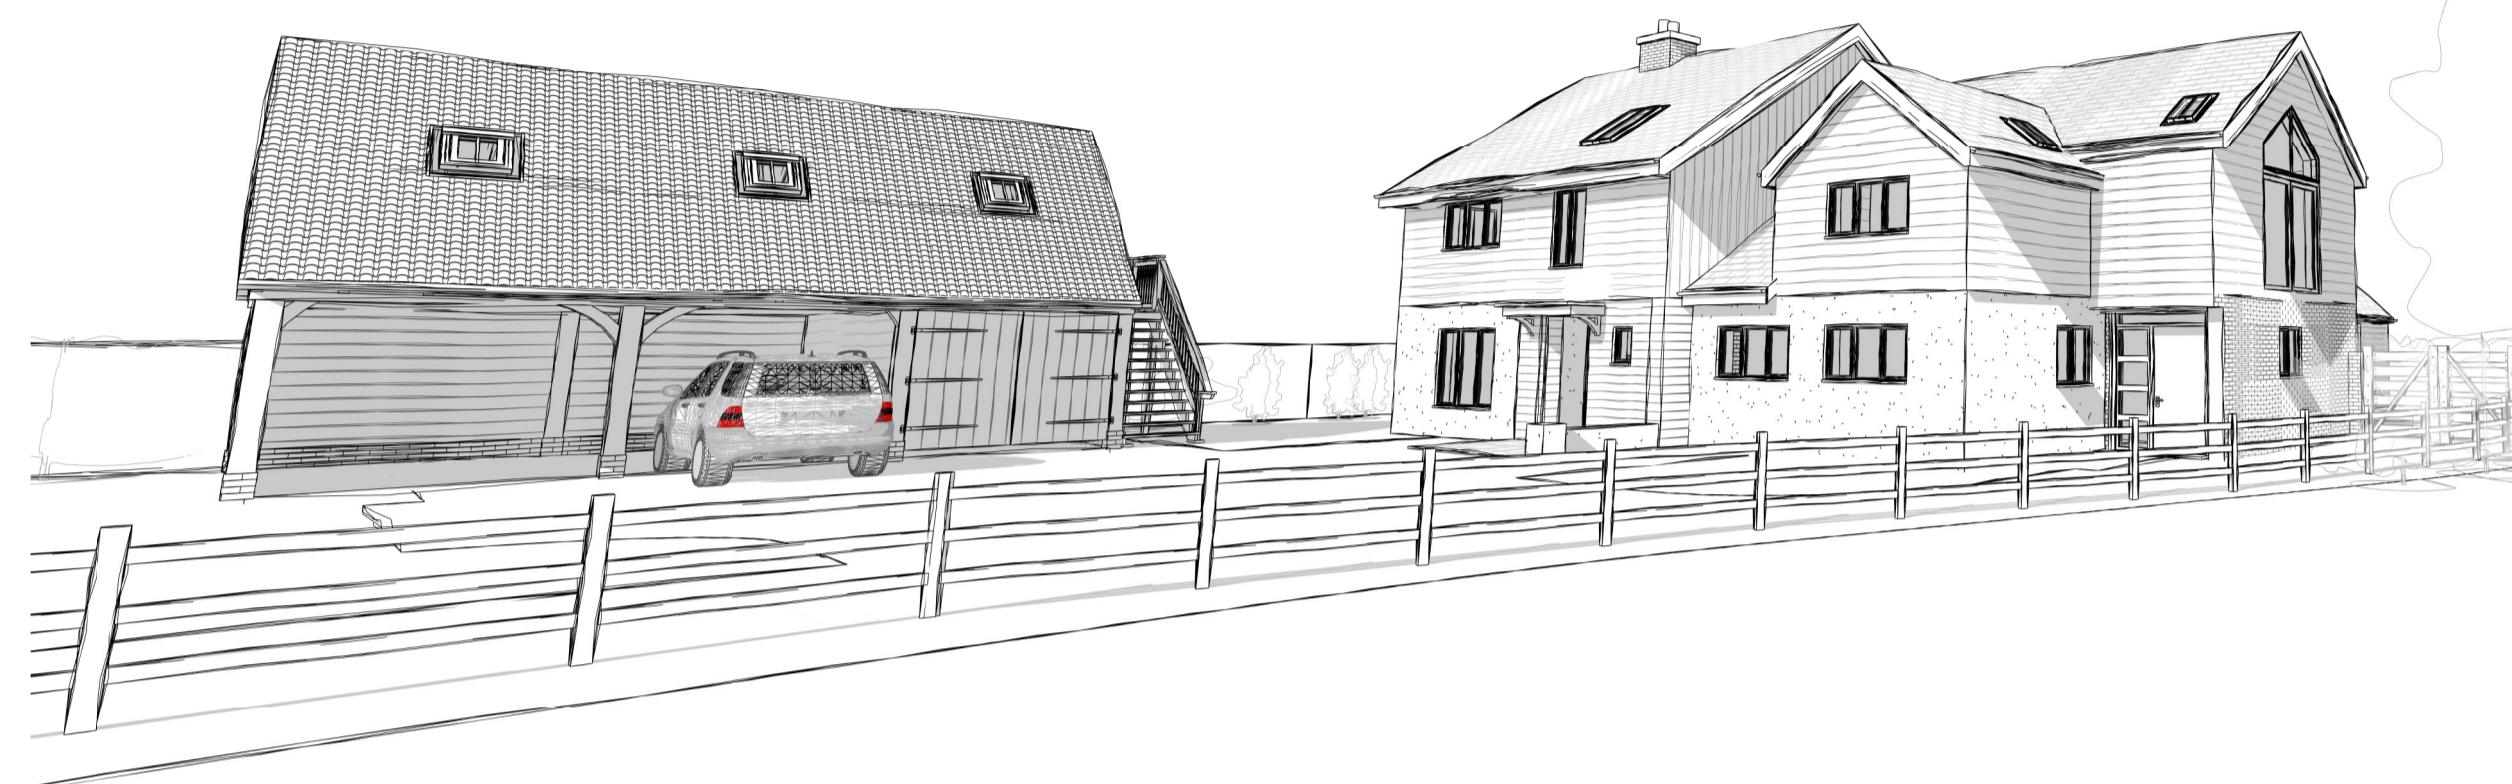

Garage South Elevation
1 : 100

- Blue/ black slate roof
- roof windows
- timber framed garage with timber doors and windows
- timber staircase

Garage East Elevation
1 : 100

Garage North Elevation
1 : 100

Perspective View

- Roof tiles to close match existing
- horizontal timber boarding
- Single storey rear extension
- fair faced brickwork
- Replacement and new PVCu windows & doors

North Elevation
1 : 100

- blue/black slate roof
- New brick built chimney
- replacement and new PVCu windows & doors

West Elevation
1 : 100

South (Front) Elevation
1 : 100

East Elevation
1 : 100