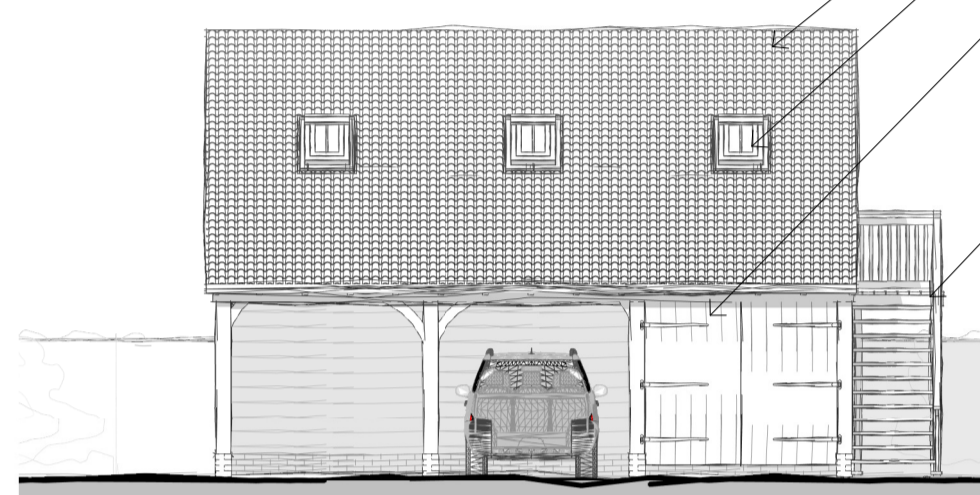

Garage South Elevation
1 : 100

- Blue/ black slate roof
- roof windows
- timber framed garage with timber doors and windows
- timber staircase

Garage East Elevation
1 : 100

Garage North Elevation
1 : 100

Perspective View

- Roof tiles to close match existing
- horizontal timber boarding
- Single storey rear extension
- fair faced brickwork
- Replacement and new PVCu windows & doors

North Elevation
1 : 100

- blue/black slate roof
- New brick built chimney
- replacement and new PVCu windows & doors

West Elevation
1 : 100

South (Front) Elevation
1 : 100

East Elevation
1 : 100