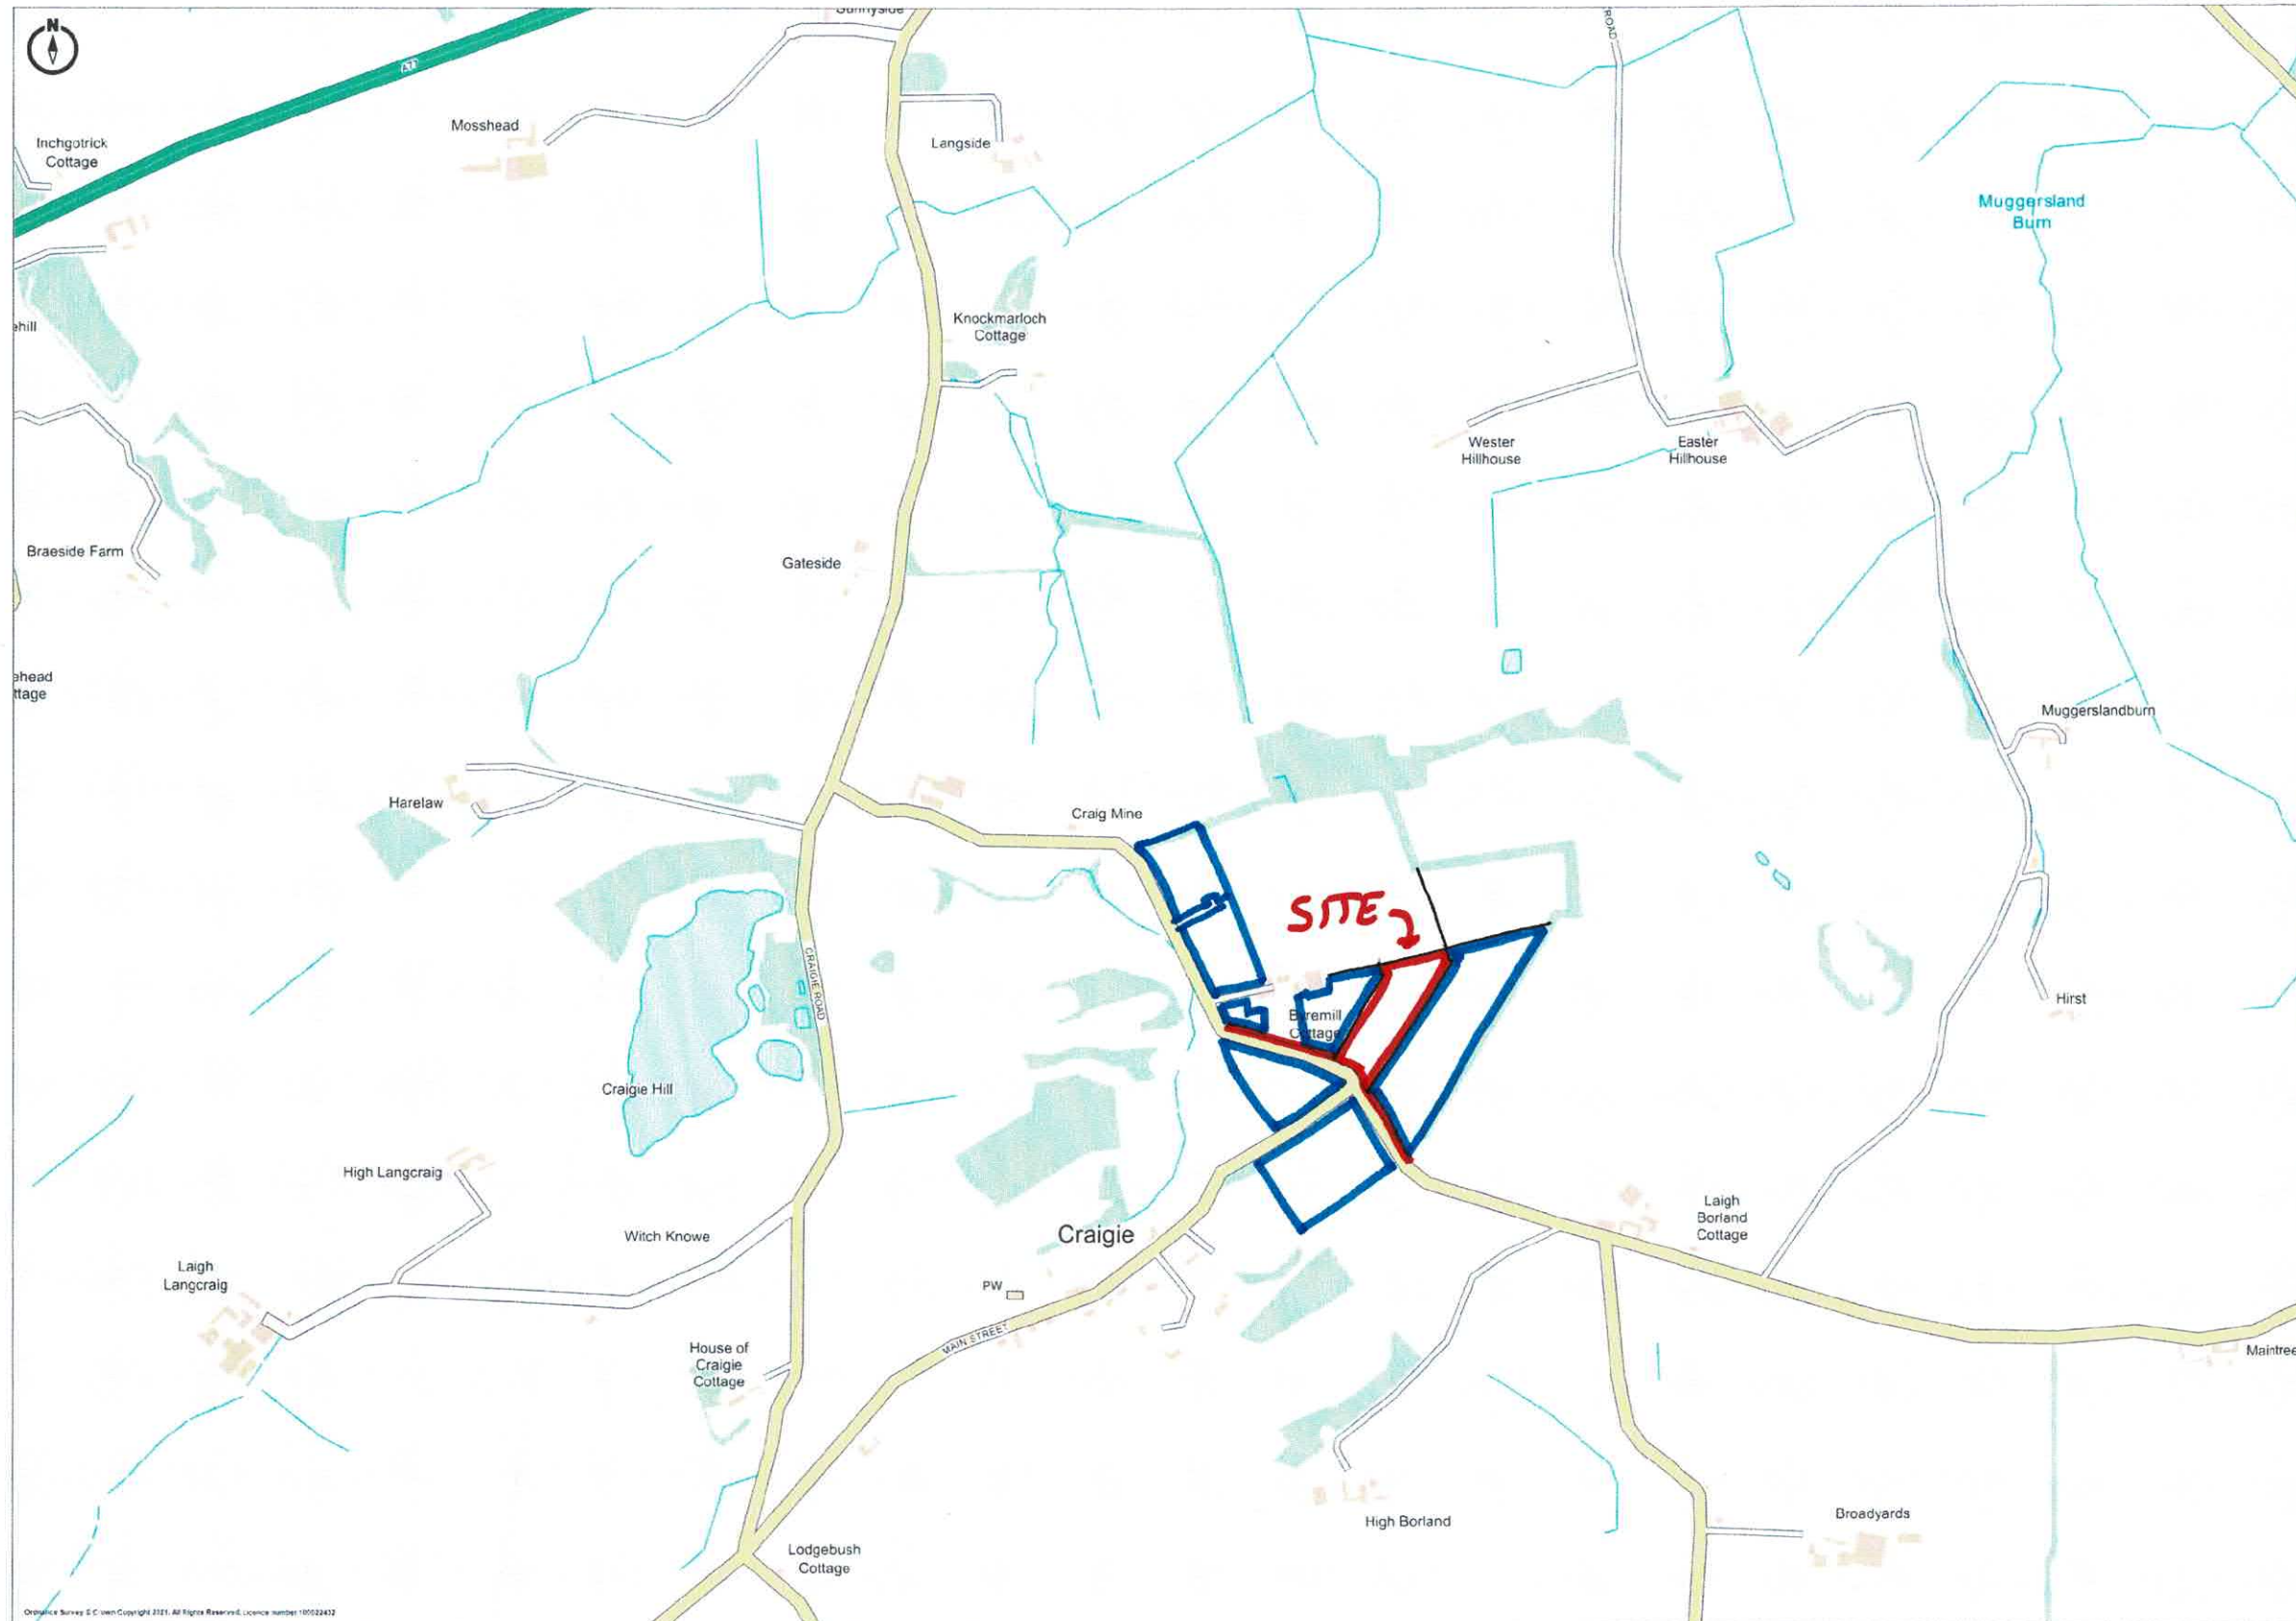

# MEADOWHEAD, CRAIGIE LOCATION PLAN 01

Promap V2  
LANDMARK INFORMATION

Ordnance Survey © Crown Copyright 2021. All Rights Reserved.  
Licence number 100032432  
Plotted Scale - 1:10000, Paper Size - A3