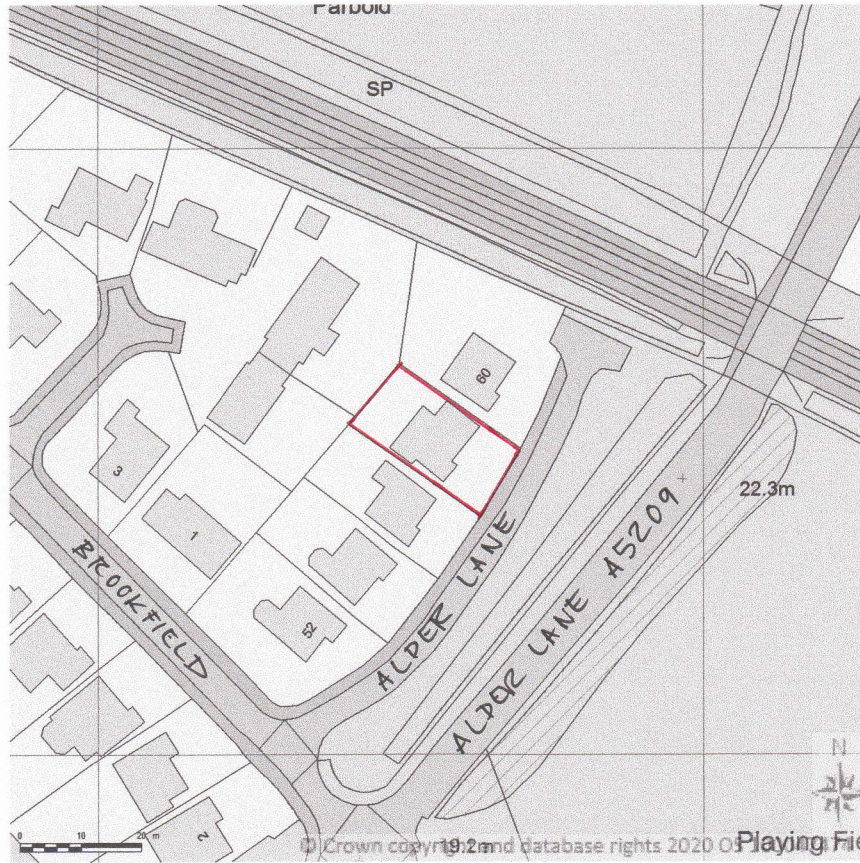

SITE LOCATION PLAN
AREA 2 HA
SCALE 1:1250 on A4
CENTRE COORDINATES: 349456, 410553

Supplied by Streetwise Maps Ltd
www.streetwise.net
Licence No: 100047474
18/12/2020 15:00