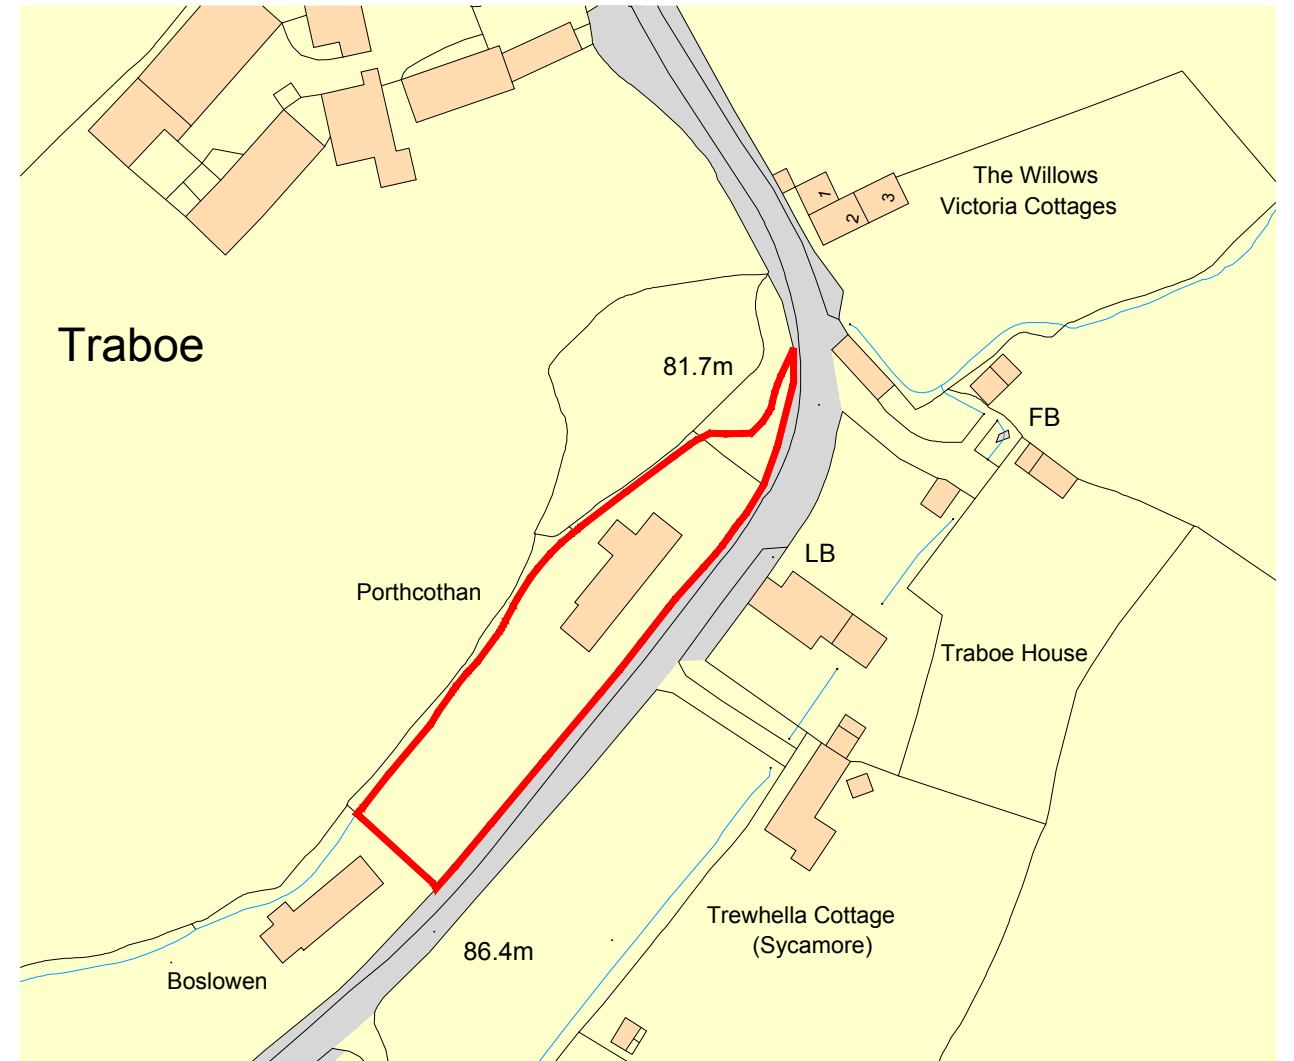

2 Existing Site Plan
SCALE 1:500

Ordnance Survey, (c) Crown Copyright 2020. All rights reserved. Licence number 100022432

1 Site Location Plan
SCALE 1:1250

Client's Name	Ms Tracey Clarke		
Job Title	Works to Porthcothan, Traboe		
Drawing Title	Site Location Plan Existing Site Plan		

Drawn	Checked	Date
sh	sh	30.12.20
Scale	Scale Varies	
Status	Planning Application	

3HW ARCHITECTURE & DESIGN

74 Hawkins Way Helston Cornwall TR13 8FQ
T: 01326 572101
E: info@3hwarchitecture.com
W: www.3hwarchitecture.com

RIBA

Job No	Drawing No	Rev
20034	100	-

Rev	Date	Revision Details	Dr	CHK
-	30.12.20	Planning Submission	sh	sh