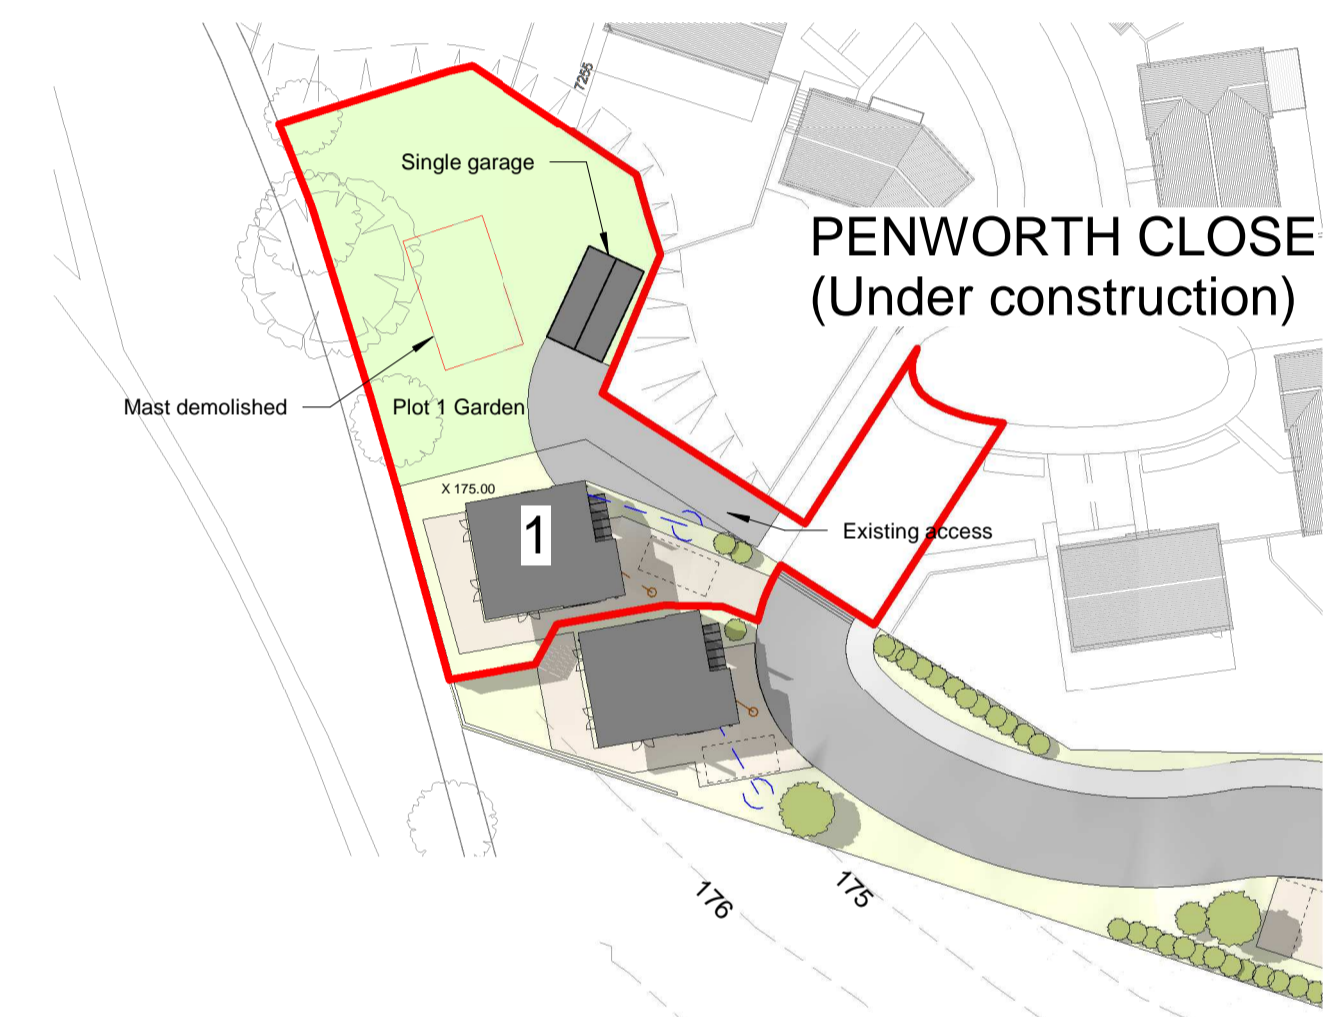

Illustrative Site Plan
1 : 500

Drawing title
Site & Location Plan

Job title
Garaging and garden area for plot 1
SHOOTING PARK
(Land off Penworth Close) Launceston

Client
Mr Hicks

Stage	Outline	Drawing number	7006-10-010
Scale @ A1	As indicated		
Date	26.11.20	Revision	
Drawn by	AV	Checked by	JRT

Revision	Description	Date	Initials