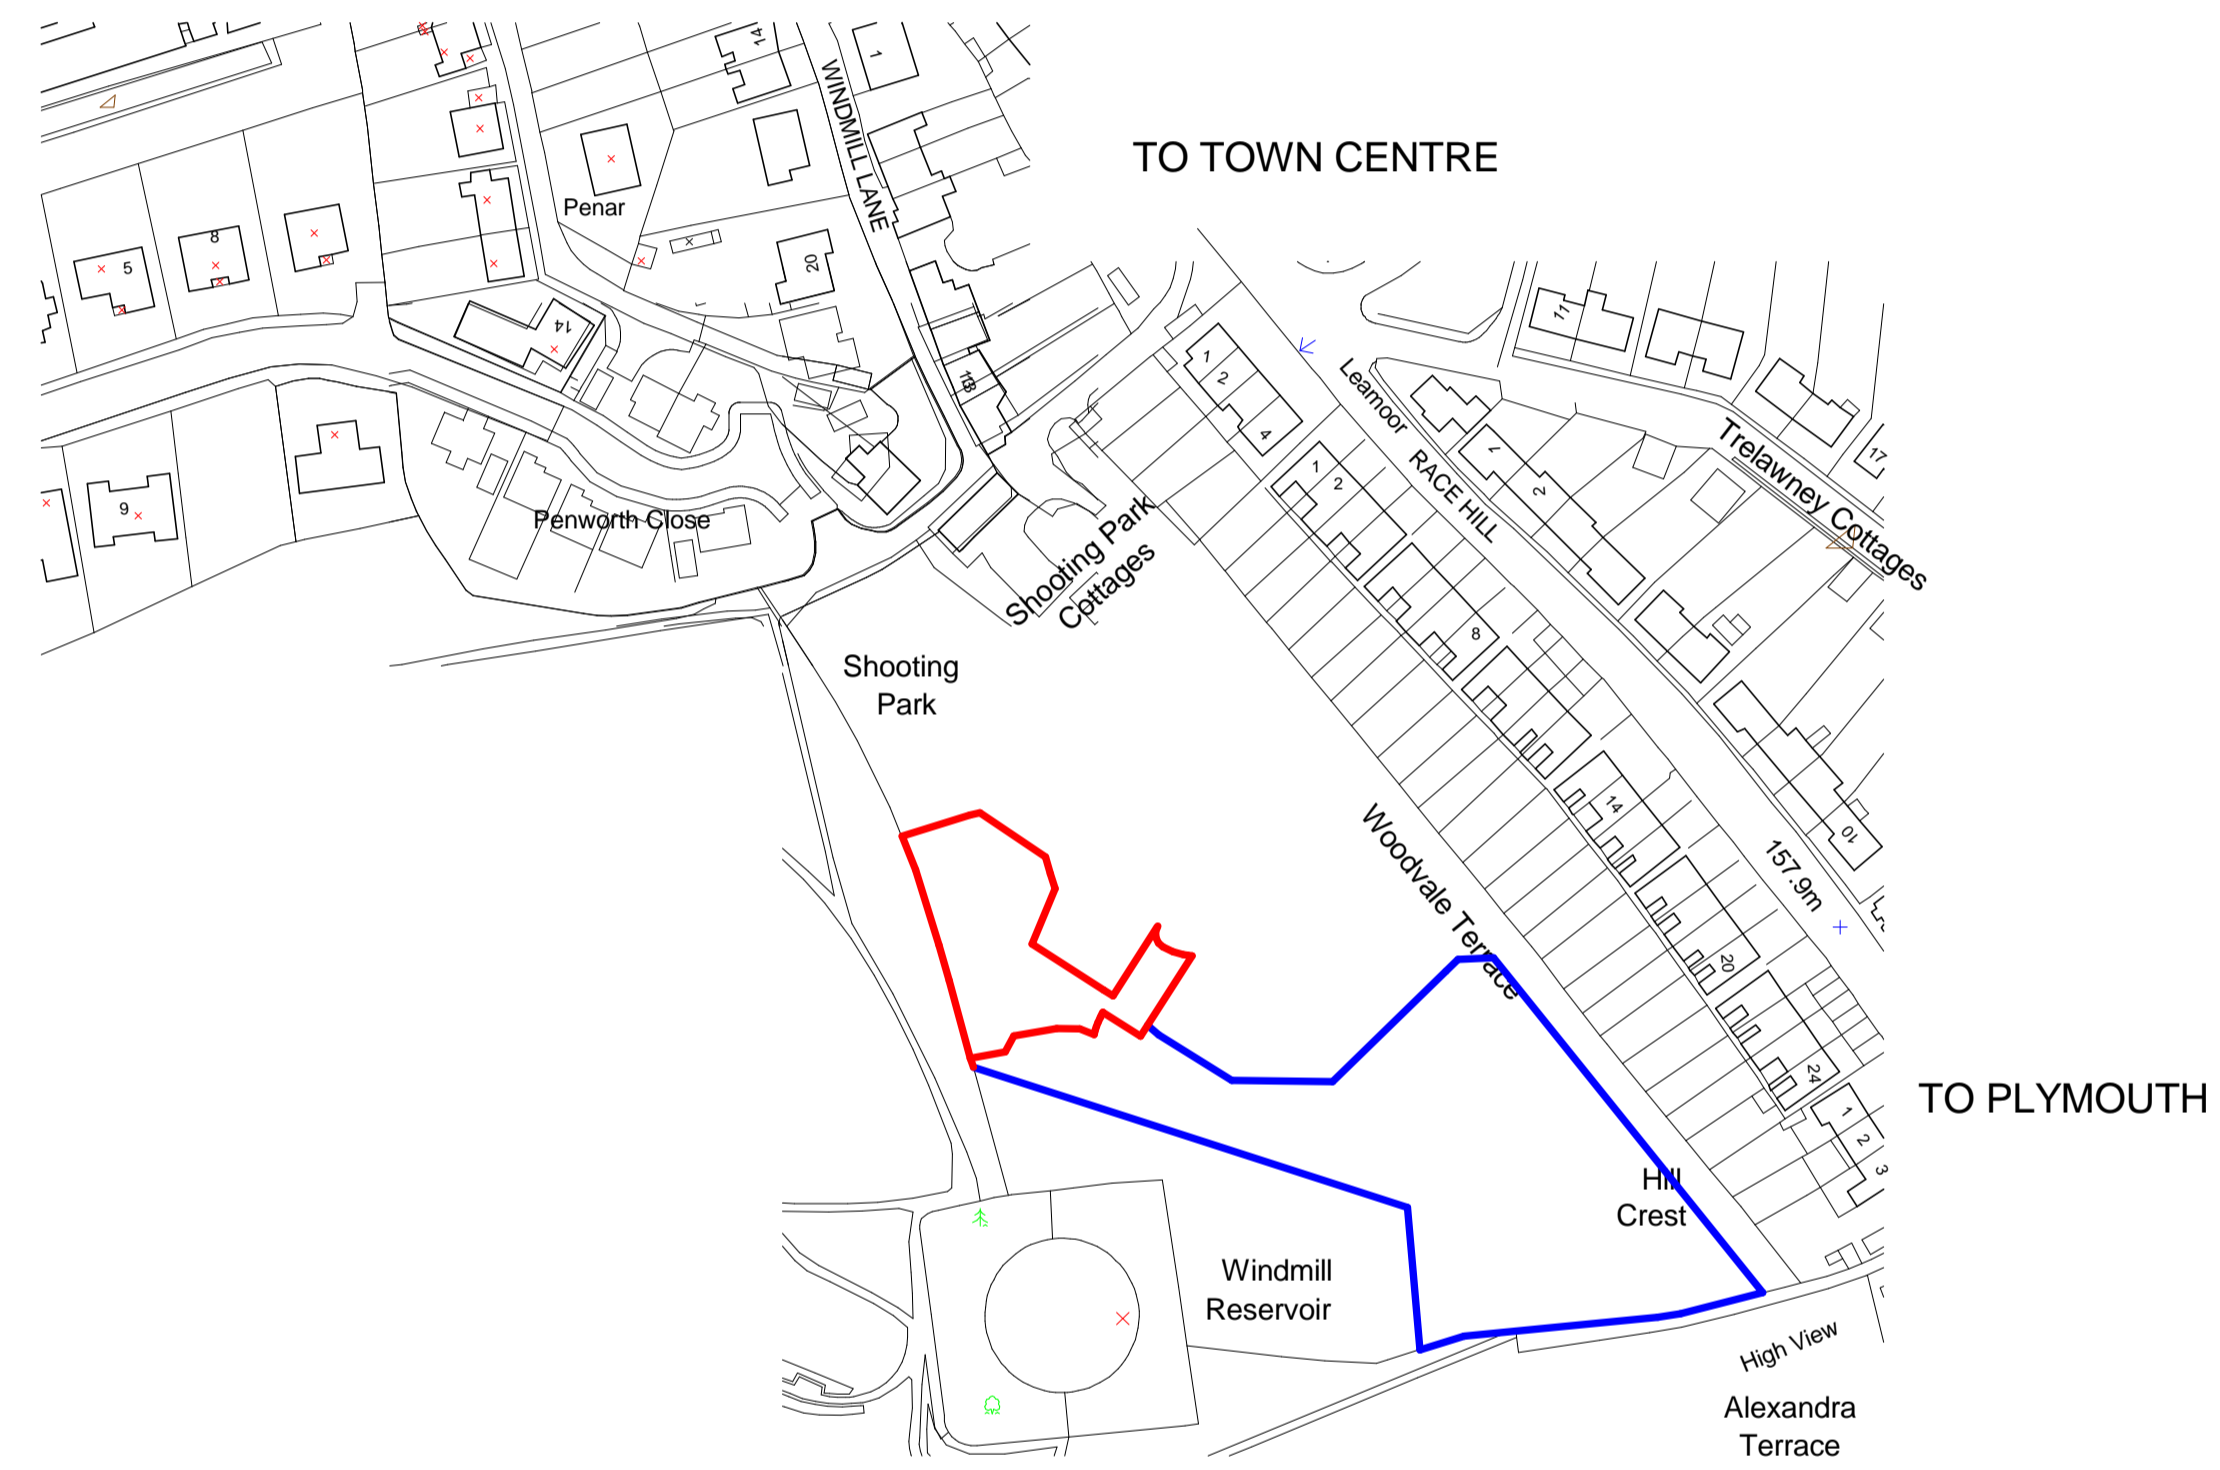

TREWIN DESIGN ARCHITECTS

1 Stanhope Square Holsworthy Devon EX22 6DR - 01409253013
www.trewin-design.co.uk - create@trewin-design.co.uk

Location Plan
1 : 1250