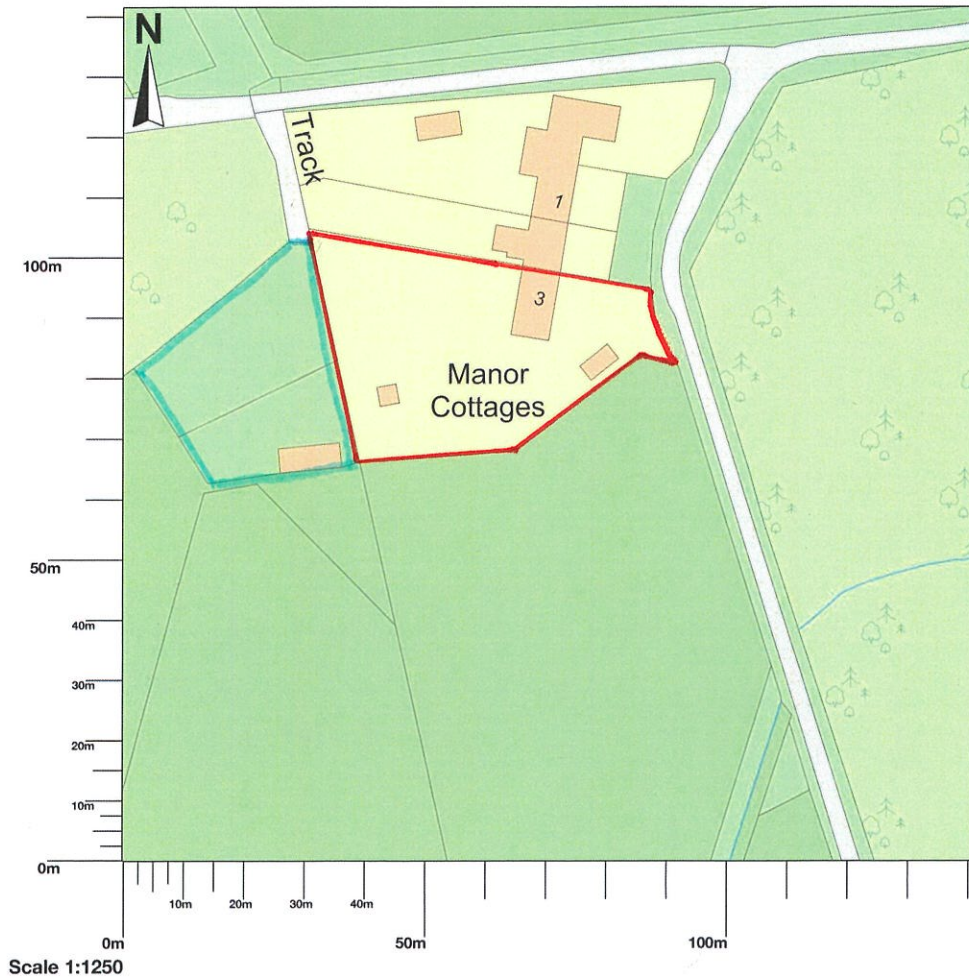

MR & MRS ROB WIGHTMAN

3 Manor Cottages, Lillingstone Lovell, Buckingham, MK18 5BG

Red line 
Blue line 

SITE LOCATION PLAN 1:1250

Map area bounded by: 471226,241653 471368,241795. Produced on 10 January 2021 from the OS National Geographic Database. Reproduction in whole or part is prohibited without the prior permission of Ordnance Survey. © Crown copyright 2021. Supplied by UKPlanningMaps.com a licensed OS partner (100054135). Unique plan reference: p2cuk/556404/753669

11TH JANUARY 2021

Ref Planning Application: 21/00063/APP